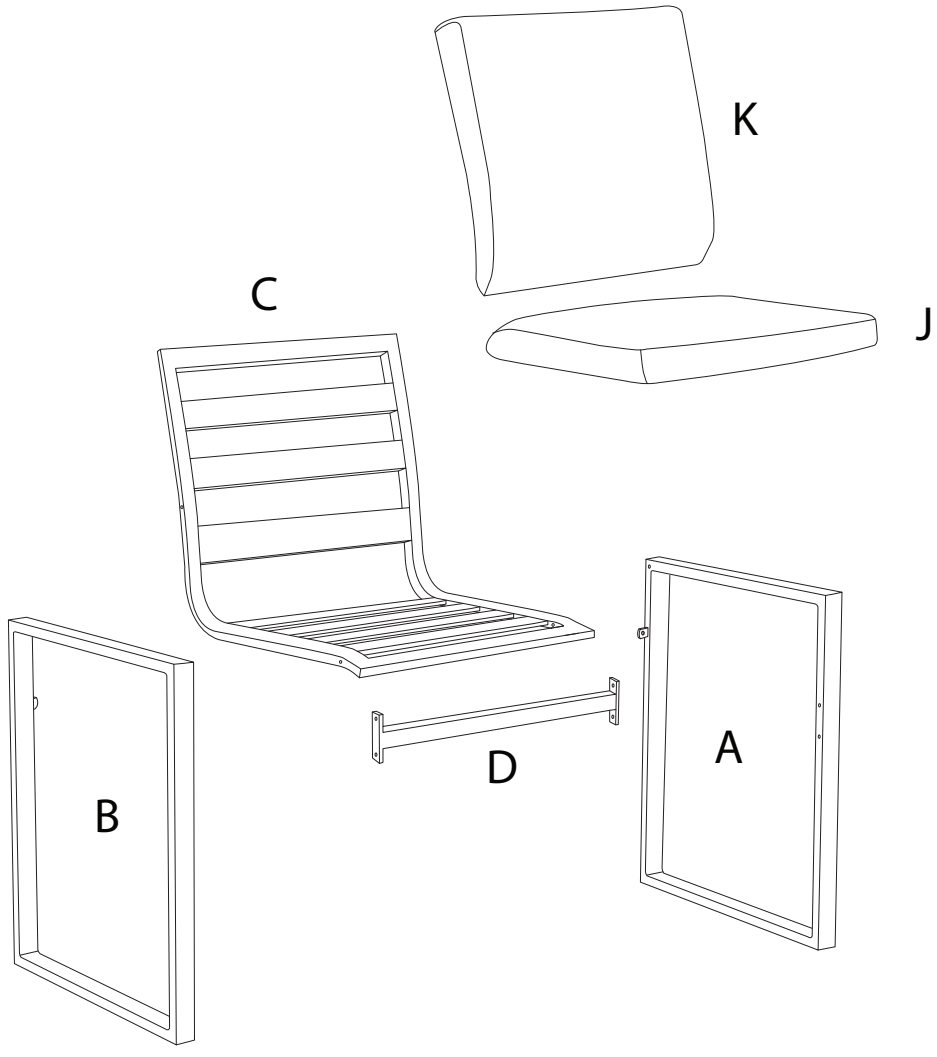

An icon showing an L-shaped metal bracket inside a circle. To its right is a power drill with a diagonal line through it, indicating it should not be used.	A warning triangle with an exclamation mark inside.	A clock face showing 30 minutes.
An icon showing a rectangular block on a surface with a hatched pattern. To its right is the same block with a screw being inserted into it, crossed out with a diagonal line, indicating it should not be done.	A warning triangle with an exclamation mark inside.	A simple icon of a person.

30'

1

1

2

3

4

5

E
M6
x
15
x2