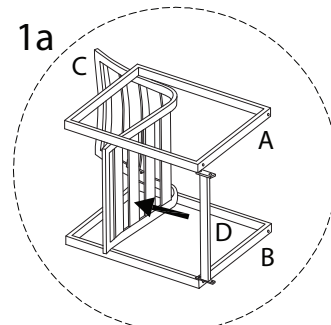

An icon showing an L-shaped metal bracket inside a circle. To its right is a power drill with a diagonal line through it, indicating it should not be used.	A warning triangle with an exclamation mark inside.	A clock face showing 30 minutes.
An icon showing a rectangular block on a surface with a hatched pattern. To its right is the same block with a screw being inserted into it, crossed out with a diagonal line, indicating it should not be done.	A warning triangle with an exclamation mark inside.	A simple icon of a person.

30'

1

1

2

3

4

5

E
M6
x
15
x2