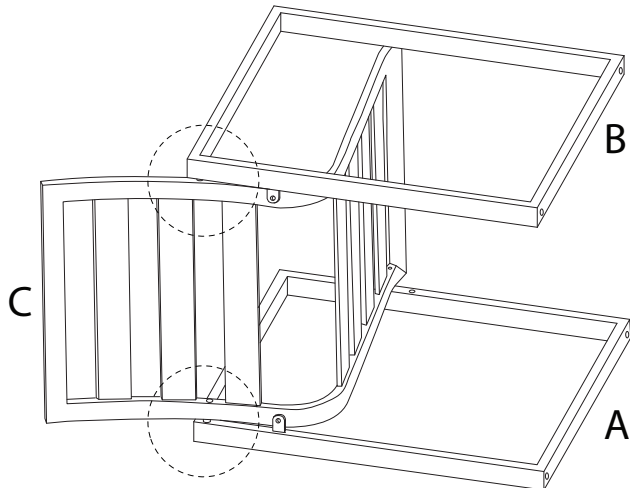

An icon showing an L-shaped metal bracket inside a circle. To its right is a power drill with a diagonal line through it, indicating it should not be used.	A warning triangle with an exclamation mark inside.	A clock face showing 30 minutes.
An icon showing a rectangular block on a surface with a hatched pattern. To its right is the same block with a screw being inserted into it, crossed out with a diagonal line, indicating it should not be done.	A warning triangle with an exclamation mark inside.	A simple icon of a person.

30'

1

1

2

3

4

5

E
M6
x
15
x2