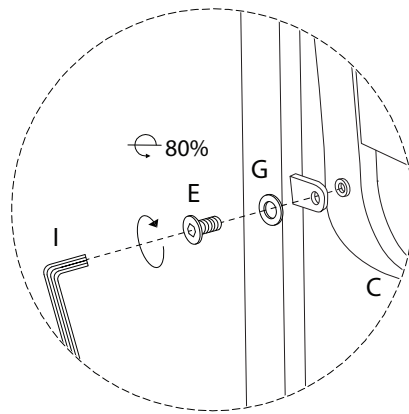

5

E
M6
x
15
x2

G
x2

I
x1