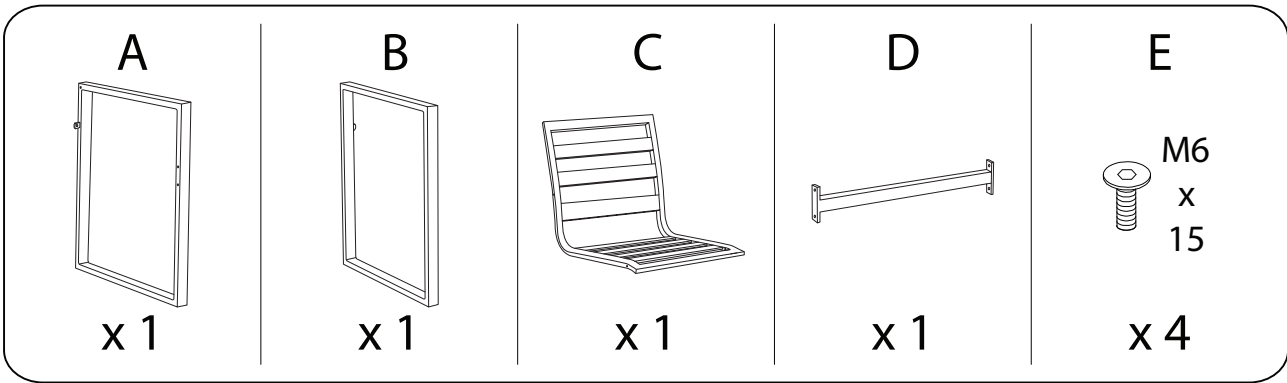

An icon showing an L-shaped metal bracket inside a circle. To its right is a power drill with a diagonal line through it, indicating it should not be used.	A warning triangle with an exclamation mark inside.	A clock face showing 30 minutes.
An icon showing a rectangular block on a surface with a hatched pattern. To its right is the same block with a screw being inserted into it, crossed out with a diagonal line, indicating it should not be done.	A warning triangle with an exclamation mark inside.	A simple icon of a person.

30'

1

1

2

3

4

5

E
M6
x
15
x2