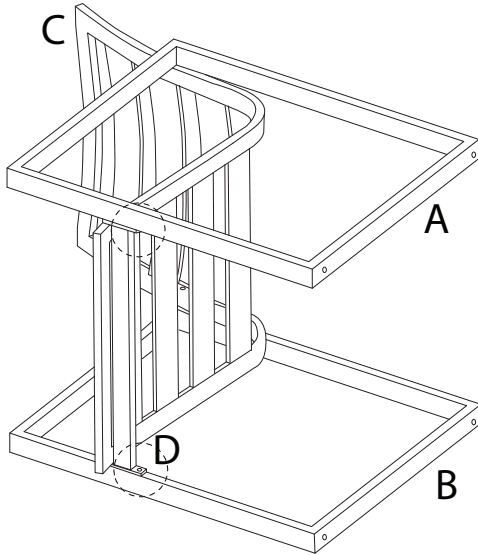

An icon showing an L-shaped metal bracket inside a circle. To its right is a power drill with a diagonal line through it, indicating it should not be used.	A warning triangle with an exclamation mark inside.	A clock face showing 30 minutes.
An icon showing a rectangular block on a surface with a hatched pattern. To its right is the same block with a screw being inserted into it, crossed out with a diagonal line, indicating it should not be done.	A warning triangle with an exclamation mark inside.	A simple icon of a person.

30'

1

1

2

3

4

5

E
M6
x
15
x2