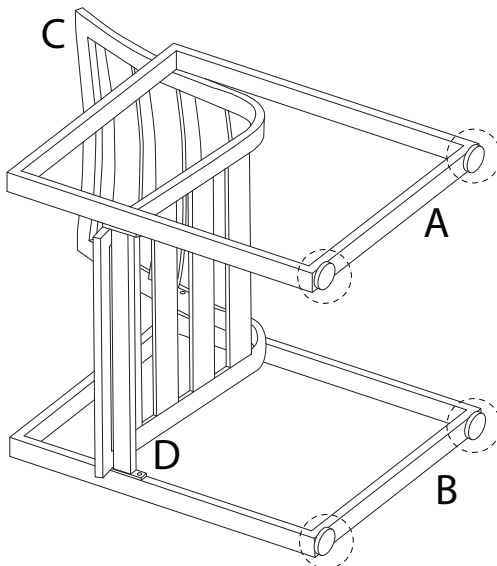

An icon showing an L-shaped metal bracket inside a circle. To its right is a power drill with a diagonal line through it, indicating it should not be used.	A warning triangle with an exclamation mark inside.	A clock face showing 30 minutes.
An icon showing a rectangular block on a surface with a hatched pattern. To its right is the same block with a screw being inserted into it, crossed out with a diagonal line, indicating it should not be done.	A warning triangle with an exclamation mark inside.	A simple icon of a person.

30'

1

1

2

3

4

5

E
M6
x
15
x2