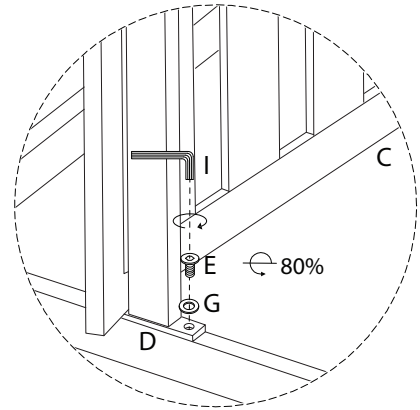

An icon showing an L-shaped metal bracket inside a circle. To its right is a power drill with a diagonal line through it, indicating it should not be used.	A warning triangle with an exclamation mark inside.	A clock face showing 30 minutes.
An icon showing a rectangular block on a surface with a hatched pattern. To its right is the same block with a screw being inserted into it, crossed out with a diagonal line, indicating it should not be done.	A warning triangle with an exclamation mark inside.	A simple icon of a person.

30'

1

1

2

3

4

5

E
M6
x
15
x2