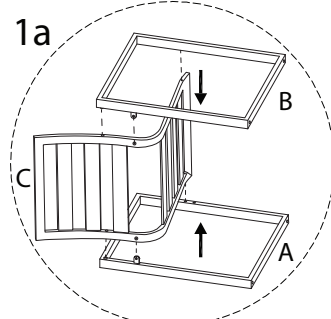

An icon showing an L-shaped metal bracket inside a circle. To its right is a power drill with a diagonal line through it, indicating it should not be used.	A warning triangle with an exclamation mark inside.	A clock face showing 30 minutes.
An icon showing a rectangular block on a surface with a hatched pattern. To its right is the same block with a screw being inserted into it, crossed out with a diagonal line, indicating it should not be done.	A warning triangle with an exclamation mark inside.	A simple icon of a person.

30'

1

1

2

3

4

5

E
M6
x
15
x2