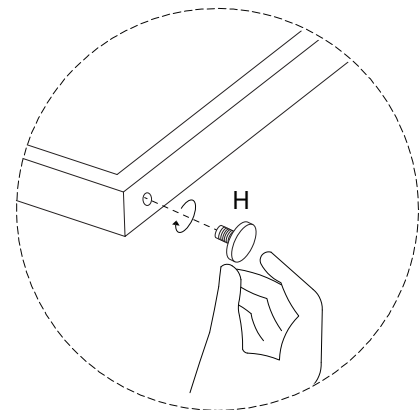

An icon showing an L-shaped metal bracket inside a circle. To its right is a power drill with a diagonal line through it, indicating it should not be used.	A warning triangle with an exclamation mark inside.	A clock face showing 30 minutes.
An icon showing a rectangular block on a surface with a hatched pattern. To its right is the same block with a screw being inserted into it, crossed out with a diagonal line, indicating it should not be done.	A warning triangle with an exclamation mark inside.	A simple icon of a person.

30'

1

1

2

3

4

5

E
M6
x
15
x2