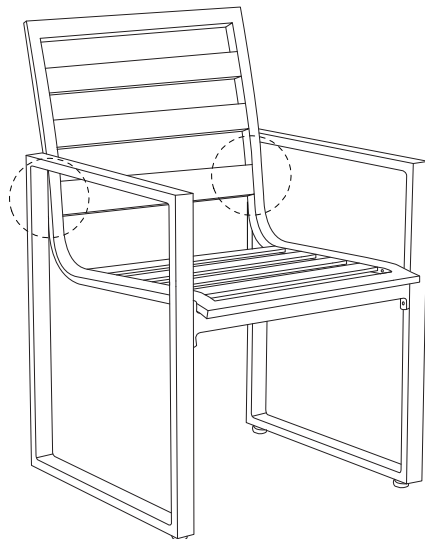

5

E
M6
x
15
x2

G
x2

I
x1