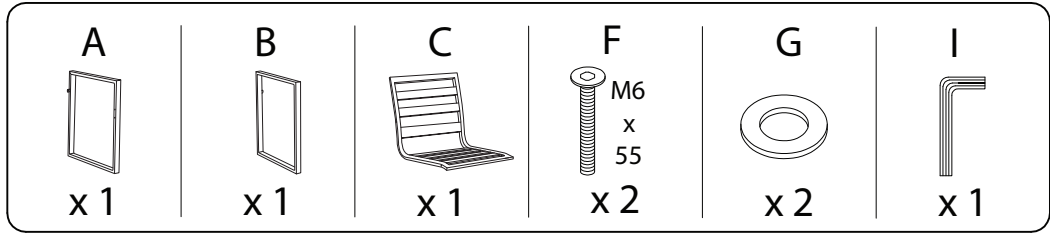

An icon showing an L-shaped metal bracket inside a circle. To its right is a power drill with a diagonal line through it, indicating it should not be used.	A warning triangle with an exclamation mark inside.	A clock face showing 30 minutes.
An icon showing a rectangular block on a surface with a hatched pattern. To its right is the same block with a screw being inserted into it, crossed out with a diagonal line, indicating it should not be done.	A warning triangle with an exclamation mark inside.	A simple icon of a person.

30'

1

1

2

3

4

5

E
M6
x
15
x2