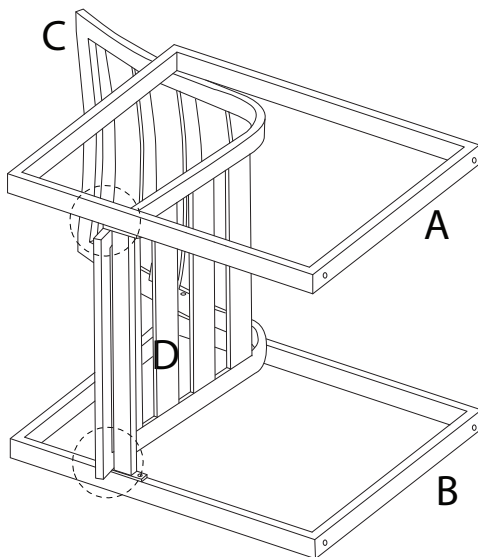

An icon showing an L-shaped metal bracket inside a circle. To its right is a power drill with a diagonal line through it, indicating it should not be used.	A warning triangle with an exclamation mark inside.	A clock face showing 30 minutes.
An icon showing a rectangular block on a surface with a hatched pattern. To its right is the same block with a screw being inserted into it, crossed out with a diagonal line, indicating it should not be done.	A warning triangle with an exclamation mark inside.	A simple icon of a person.

30'

1

1

2

3

4

5

E
M6
x
15
x2