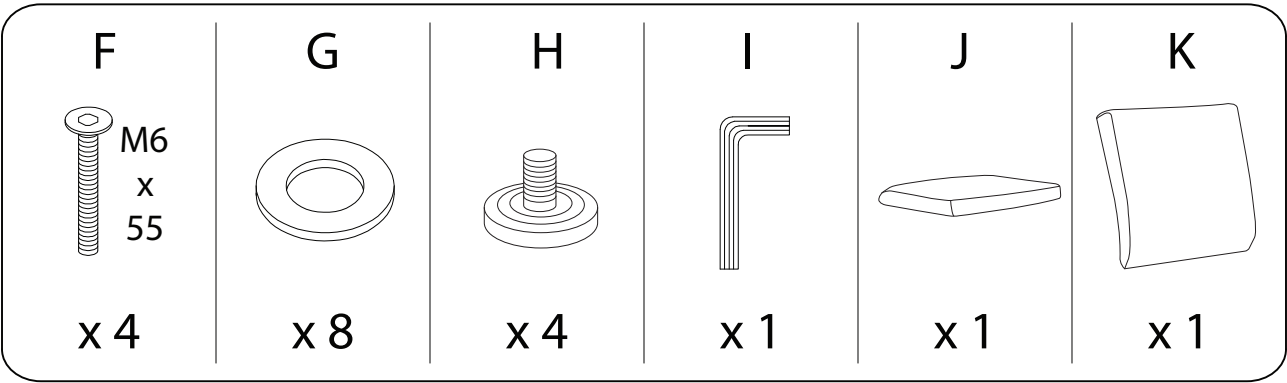

An icon showing an L-shaped metal bracket inside a circle. To its right is a power drill with a diagonal line through it, indicating it should not be used.	A warning triangle with an exclamation mark inside.	A clock face showing 30 minutes.
An icon showing a rectangular block on a surface with a hatched pattern. To its right is the same block with a screw being inserted into it, crossed out with a diagonal line, indicating it should not be done.	A warning triangle with an exclamation mark inside.	A simple icon of a person.

30'

1

1

2

3

4

5

E
M6
x
15
x2