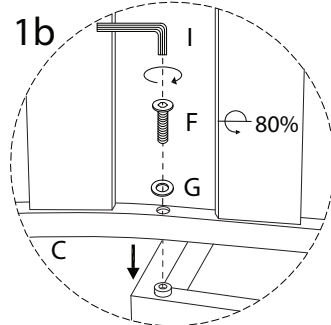

An icon showing an L-shaped metal bracket inside a circle. To its right is a power drill with a diagonal line through it, indicating it should not be used.	A warning triangle with an exclamation mark inside.	A clock face showing 30 minutes.
An icon showing a rectangular block on a surface with a hatched pattern. To its right is the same block with a screw being inserted into it, crossed out with a diagonal line, indicating it should not be done.	A warning triangle with an exclamation mark inside.	A simple icon of a person.

30'

1

1

2

3

4

5

E
M6
x
15
x2