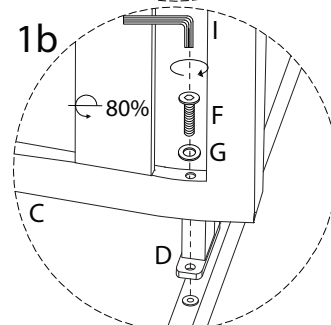

An icon showing an L-shaped metal bracket inside a circle. To its right is a power drill with a diagonal line through it, indicating it should not be used.	A warning triangle with an exclamation mark inside.	A clock face showing 30 minutes.
An icon showing a rectangular block on a surface with a hatched pattern. To its right is the same block with a screw being inserted into it, crossed out with a diagonal line, indicating it should not be done.	A warning triangle with an exclamation mark inside.	A simple icon of a person.

30'

1

1

2

3

4

5

E
M6
x
15
x2