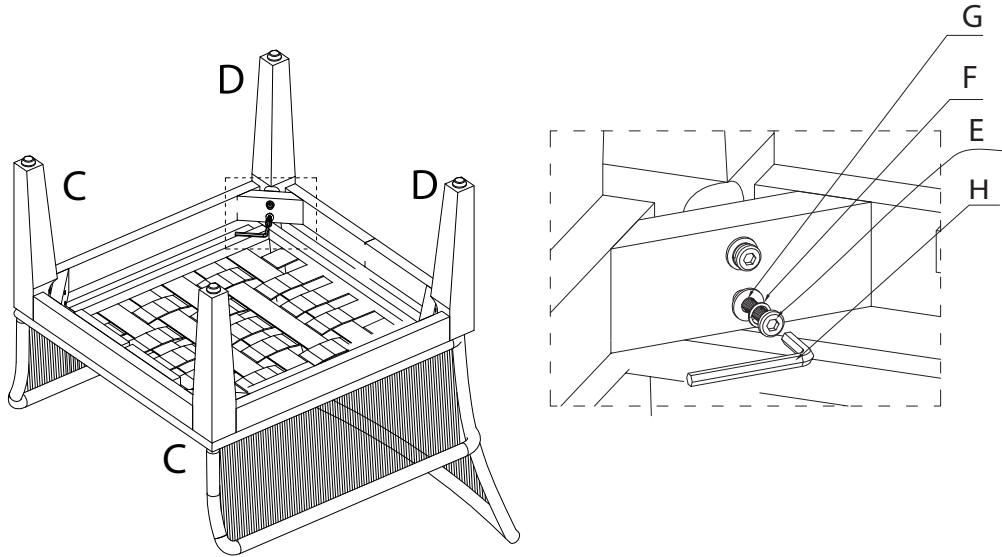

Assembly instructions for the sofa set, presented in two rows. Each row contains a warning icon (a triangle with an exclamation mark) and a circular icon showing a component or tool. The first row shows a corner bracket and a power drill with a slash through it, indicating that a power drill should not be used. To the right of this row is a clock icon and the number '120', representing the estimated assembly time in minutes. The second row shows a rectangular cushion and a screw being inserted into it, with a warning icon above it. To the right of this row is a person icon and the number '1', representing the number of people required for assembly.

B

A

<p>F</p>  <p>x 16</p>	<p>G</p>  <p>x 16</p>	<p>H</p>  <p>x 1</p>	<p>K</p>  <p>x 2</p>
--	--	--	---

1

2

C

<p>A</p>  <p>x 1</p>	<p>B</p>  <p>x 1</p>	<p>C</p>  <p>x 2</p>	<p>D</p>  <p>x 2</p>	<p>E</p>  <p>M8 x 60</p> <p>x 8</p>
--	---	---	---	--