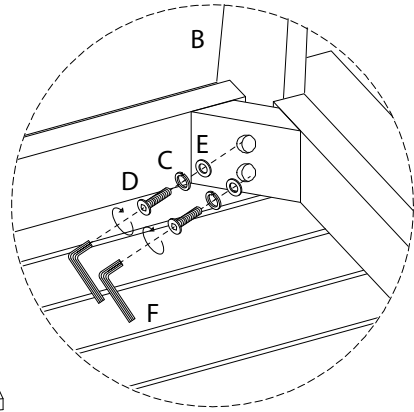

Assembly instructions for the sofa set, presented in two rows. Each row contains a warning icon (a triangle with an exclamation mark) and a circular icon showing a component or tool. The first row shows a corner bracket and a power drill with a slash through it, indicating that a power drill should not be used. To the right of this row is a clock icon and the number '120', representing the estimated assembly time in minutes. The second row shows a rectangular cushion and a screw being inserted into it, with a warning icon above it. To the right of this row is a person icon and the number '1', representing the number of people required for assembly.

A

A

B x 4

D

1

B

<p>A</p>  <p>x 2</p>	<p>B</p>  <p>x 2</p>	<p>C</p>  <p>x 4</p>	<p>D</p>  <p>x 4</p>	<p>E</p>  <p>M8 x 60</p> <p>x 16</p>
---	---	---	---	---

K