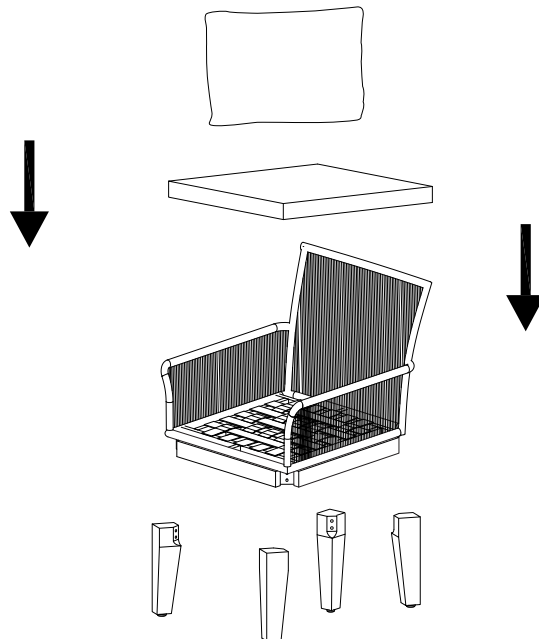

Assembly instructions for the sofa set, presented in two rows. Each row contains a warning icon (a triangle with an exclamation mark) and a circular icon showing a component or tool. The first row shows a corner bracket and a power drill with a slash through it, indicating that a power drill should not be used. To the right of this row is a clock icon and the number '120', representing the estimated assembly time in minutes. The second row shows a rectangular cushion and a screw being inserted into it, with a warning icon above it. To the right of this row is a person icon and the number '1', representing the number of people required for assembly.

B

A

<p>F</p>  <p>x 16</p>	<p>G</p>  <p>x 16</p>	<p>H</p>  <p>x 1</p>	<p>K</p>  <p>x 2</p>
--	--	--	---

1

2

C

<p>A</p>  <p>x 1</p>	<p>B</p>  <p>x 1</p>	<p>C</p>  <p>x 2</p>	<p>D</p>  <p>x 2</p>	<p>E</p>  <p>M8 x 60</p> <p>x 8</p>
--	---	---	---	--