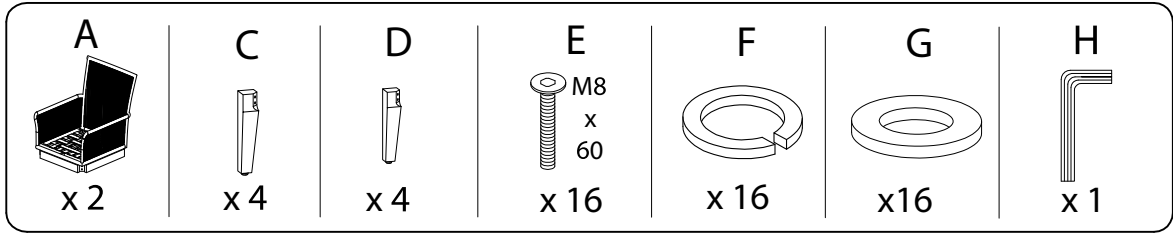

Assembly instructions for the sofa set, presented in two rows. Each row contains a warning icon (a triangle with an exclamation mark) and a circular icon showing a component or tool. The first row shows a corner bracket and a power drill with a slash through it, indicating that a power drill should not be used. To the right of this row is a clock icon and the number '120', representing the estimated assembly time in minutes. The second row shows a rectangular cushion and a screw being inserted into it, with a warning icon above it. To the right of this row is a person icon and the number '1', representing the number of people required for assembly.

B

A

<p>F</p>  <p>x 16</p>	<p>G</p>  <p>x 16</p>	<p>H</p>  <p>x 1</p>	<p>K</p>  <p>x 2</p>
--	--	--	---

1

2

C

<p>A</p>  <p>x 1</p>	<p>B</p>  <p>x 1</p>	<p>C</p>  <p>x 2</p>	<p>D</p>  <p>x 2</p>	<p>E</p>  <p>M8 x 60</p> <p>x 8</p>
--	---	---	---	--