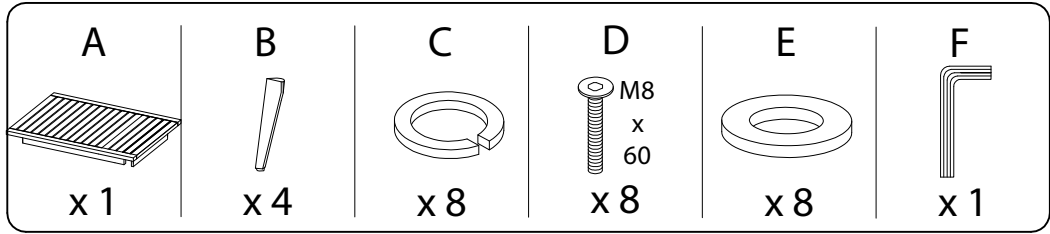

Assembly instructions for the sofa set, presented in two rows. Each row contains a warning icon (a triangle with an exclamation mark) and a circular icon showing a component or tool. The first row shows a corner bracket and a power drill with a slash through it, indicating that a power drill should not be used. To the right of this row is a clock icon and the number '120', representing the estimated assembly time in minutes. The second row shows a rectangular cushion and a screw being inserted into it, with a warning icon above it. To the right of this row is a person icon and the number '1', representing the number of people required for assembly.

A

A

B x 4

D

1

B

<p>A</p>  <p>x 2</p>	<p>B</p>  <p>x 2</p>	<p>C</p>  <p>x 4</p>	<p>D</p>  <p>x 4</p>	<p>E</p>  <p>M8 x 60</p> <p>x 16</p>
---	---	---	---	---

K

B

A

<p>F</p>  <p>x 16</p>	<p>G</p>  <p>x 16</p>	<p>H</p>  <p>x 1</p>	<p>K</p>  <p>x 2</p>
--	--	--	---

1

2

C

<p>A</p>  <p>x 1</p>	<p>B</p>  <p>x 1</p>	<p>C</p>  <p>x 2</p>	<p>D</p>  <p>x 2</p>	<p>E</p>  <p>M8 x 60</p> <p>x 8</p>
--	---	---	---	--