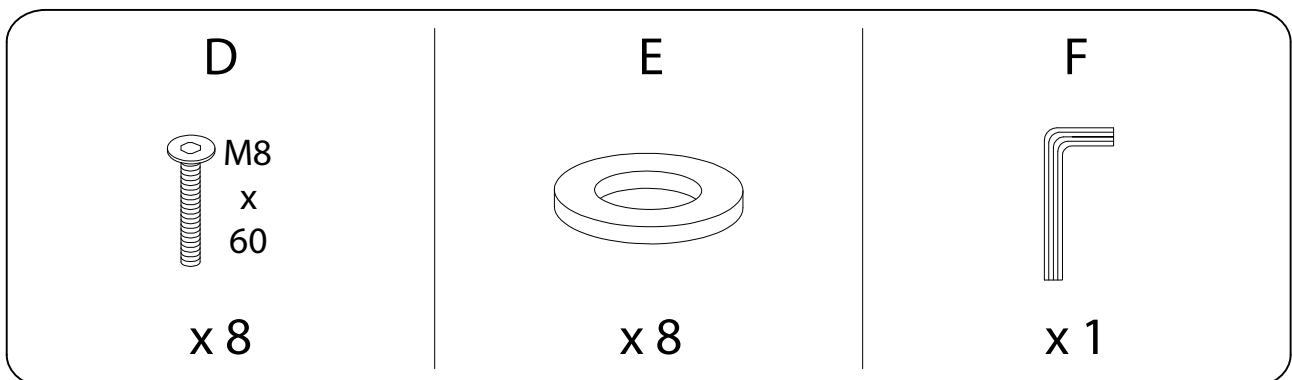

Assembly instructions for the sofa set, presented in two rows. Each row contains a warning icon (a triangle with an exclamation mark) and a circular icon showing a component or tool. The first row shows a corner bracket and a power drill with a slash through it, indicating that a power drill should not be used. To the right of this row is a clock icon and the number '120', representing the estimated assembly time in minutes. The second row shows a rectangular cushion and a screw being inserted into it, with a warning icon above it. To the right of this row is a person icon and the number '1', representing the number of people required for assembly.

A

A

B x 4

D

1

B

<p>A</p>  <p>x 2</p>	<p>B</p>  <p>x 2</p>	<p>C</p>  <p>x 4</p>	<p>D</p>  <p>x 4</p>	<p>E</p>  <p>M8 x 60</p> <p>x 16</p>
---	---	---	---	---

K