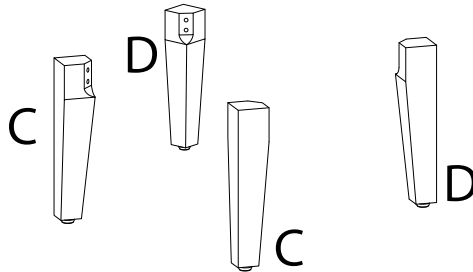

Assembly instructions for the sofa set, presented in two rows. Each row contains a warning icon (a triangle with an exclamation mark) and a circular icon showing a component or tool. The first row shows a corner bracket and a power drill with a slash through it, indicating that a power drill should not be used. To the right of this row is a clock icon and the number '120', representing the estimated assembly time in minutes. The second row shows a rectangular cushion and a screw being inserted into it, with a warning icon above it. To the right of this row is a person icon and the number '1', representing the number of people required for assembly.

A

A

B x 4

D

1

B

<p>A</p>  <p>x 2</p>	<p>B</p>  <p>x 2</p>	<p>C</p>  <p>x 4</p>	<p>D</p>  <p>x 4</p>	<p>E</p>  <p>M8 x 60</p> <p>x 16</p>
---	---	---	---	---

K

B

A

<p>F</p>  <p>x 16</p>	<p>G</p>  <p>x 16</p>	<p>H</p>  <p>x 1</p>	<p>K</p>  <p>x 2</p>
--	--	--	---

1

2

C

<p>A</p>  <p>x 1</p>	<p>B</p>  <p>x 1</p>	<p>C</p>  <p>x 2</p>	<p>D</p>  <p>x 2</p>	<p>E</p>  <p>M8 x 60</p> <p>x 8</p>
--	---	---	---	--