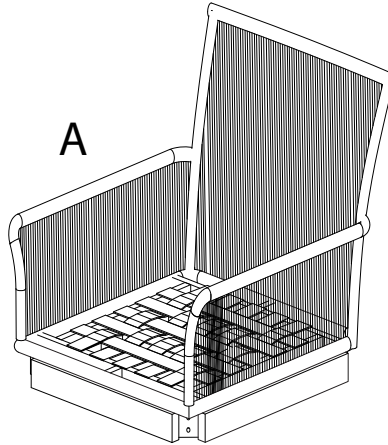

Assembly instructions for the sofa set, presented in two rows. Each row contains a warning icon (a triangle with an exclamation mark) and a circular icon showing a component or tool. The first row shows a corner bracket and a power drill with a slash through it, indicating that a power drill should not be used. To the right of this row is a clock icon and the number '120', representing the estimated assembly time in minutes. The second row shows a rectangular cushion and a screw being inserted into it, with a warning icon above it. To the right of this row is a person icon and the number '1', representing the number of people required for assembly.

A

A

B x 4

D

1

B

<p>A</p>  <p>x 2</p>	<p>B</p>  <p>x 2</p>	<p>C</p>  <p>x 4</p>	<p>D</p>  <p>x 4</p>	<p>E</p>  <p>M8 x 60</p> <p>x 16</p>
---	---	---	---	---

K

B

A

<p>F</p>  <p>x 16</p>	<p>G</p>  <p>x 16</p>	<p>H</p>  <p>x 1</p>	<p>K</p>  <p>x 2</p>
--	--	--	---

1

2

C

<p>A</p>  <p>x 1</p>	<p>B</p>  <p>x 1</p>	<p>C</p>  <p>x 2</p>	<p>D</p>  <p>x 2</p>	<p>E</p>  <p>M8 x 60</p> <p>x 8</p>
--	---	---	---	--