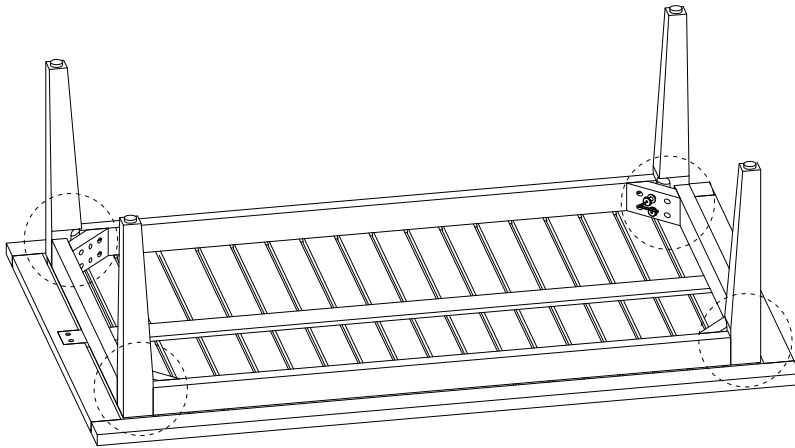

Assembly instructions for the sofa set, presented in two rows. Each row contains a warning icon (a triangle with an exclamation mark) and a circular icon showing a component or tool. The first row shows a corner bracket and a power drill with a slash through it, indicating that a power drill should not be used. To the right of this row is a clock icon and the number '120', representing the estimated assembly time in minutes. The second row shows a rectangular cushion and a screw being inserted into it, with a warning icon above it. To the right of this row is a person icon and the number '1', representing the number of people required for assembly.

A

A

B x 4

D

1

B

<p>A</p>  <p>x 2</p>	<p>B</p>  <p>x 2</p>	<p>C</p>  <p>x 4</p>	<p>D</p>  <p>x 4</p>	<p>E</p>  <p>M8 x 60</p> <p>x 16</p>
---	---	---	---	---

K

B

A

<p>F</p>  <p>x 16</p>	<p>G</p>  <p>x 16</p>	<p>H</p>  <p>x 1</p>	<p>K</p>  <p>x 2</p>
--	--	--	---

1

2

C

<p>A</p>  <p>x 1</p>	<p>B</p>  <p>x 1</p>	<p>C</p>  <p>x 2</p>	<p>D</p>  <p>x 2</p>	<p>E</p>  <p>M8 x 60</p> <p>x 8</p>
--	---	---	---	--