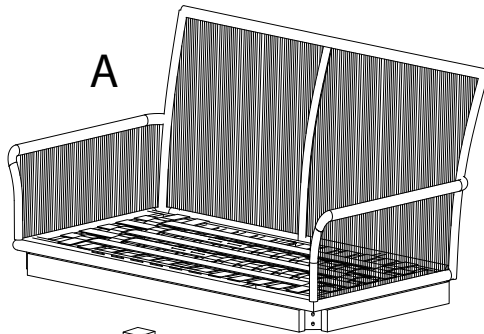

C

A x 1	B x 1	C x 2	D x 2	E M8 x 60 x 8

K x 2

B

A

F

x 8

G

x 8

H

x 1

K

x 2