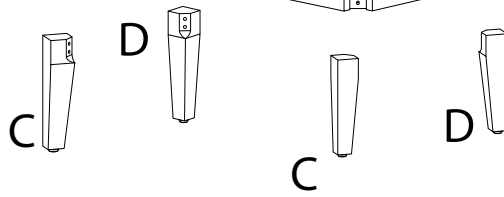

C

A x 1	B x 1	C x 2	D x 2	E M8 x 60 x 8

K x 2

B

A

F

x 8

G

x 8

H

x 1

K

x 2