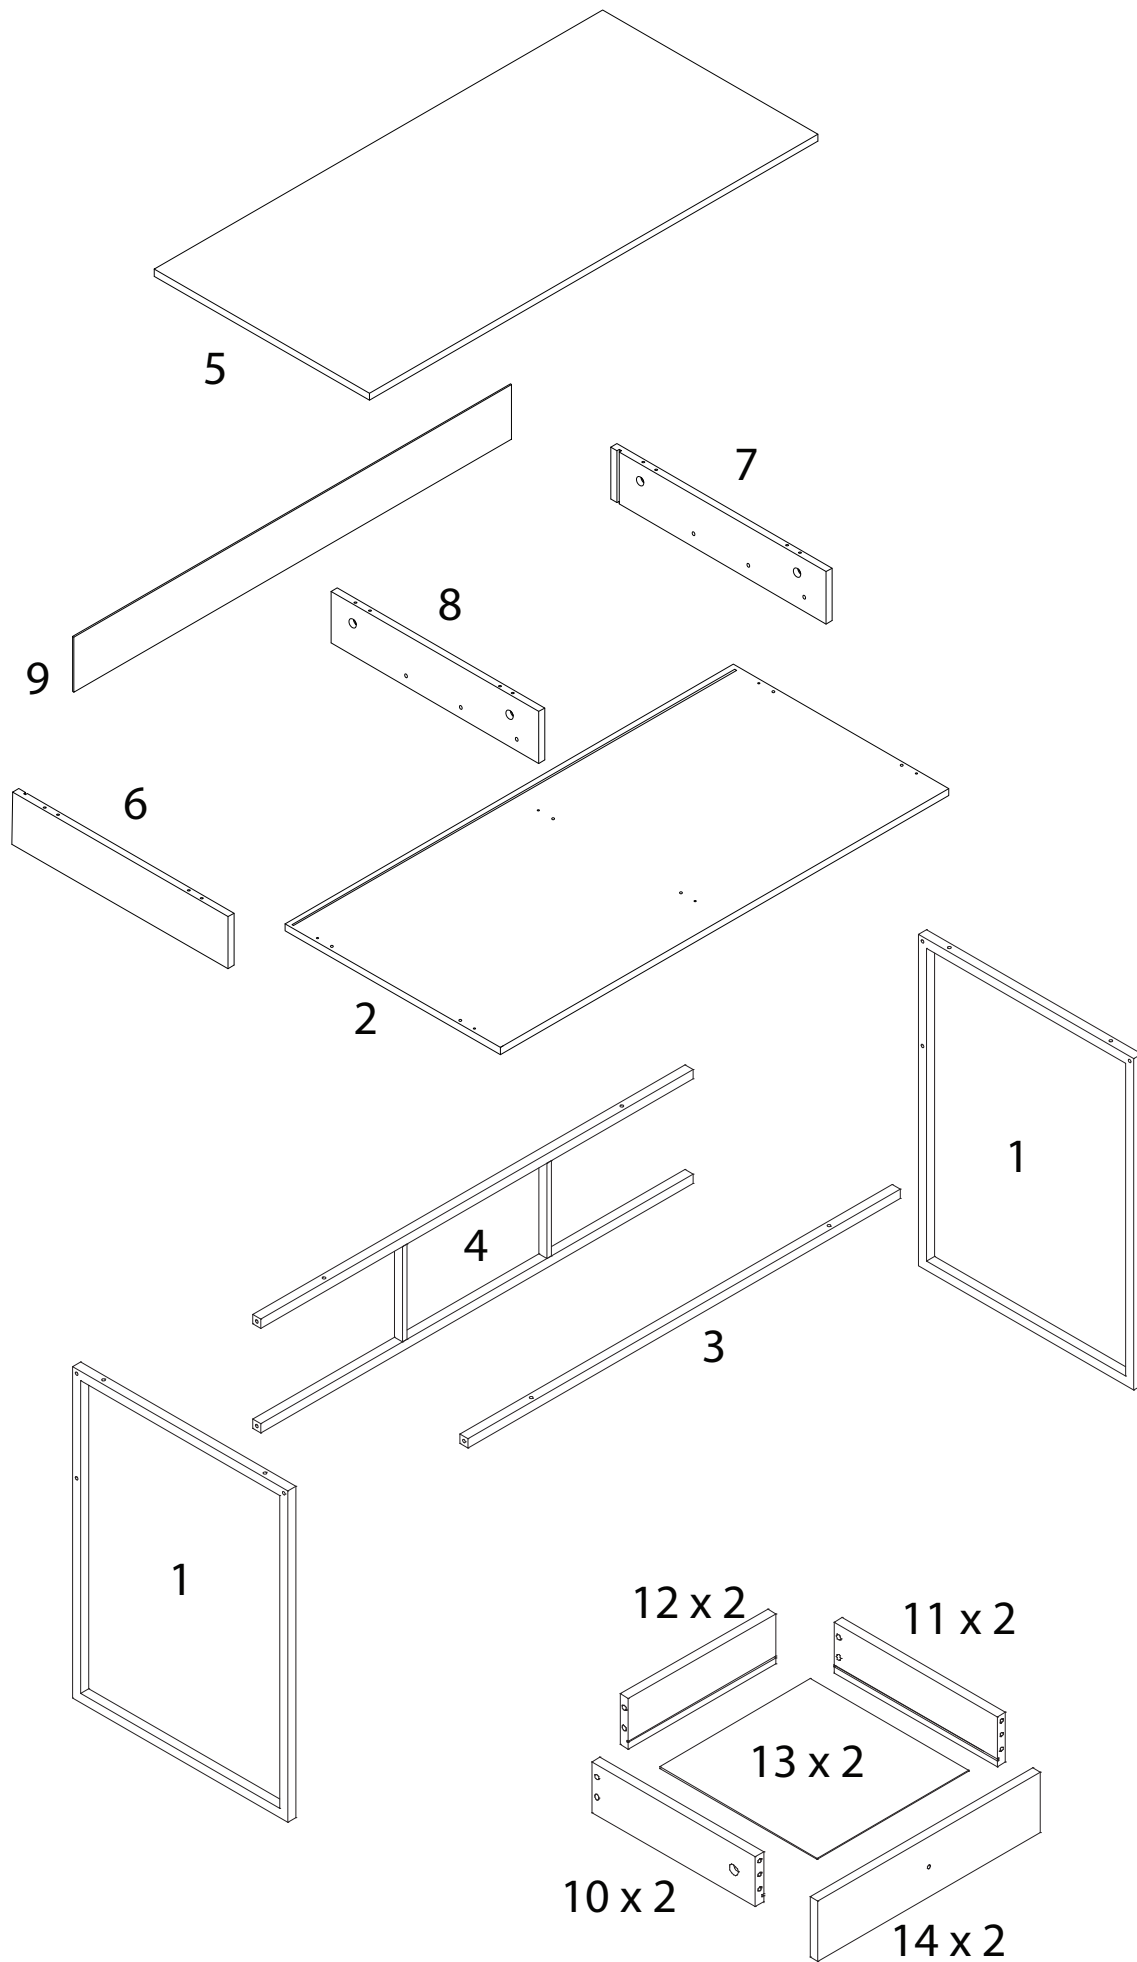

DAPHNE

Diagram illustrating assembly steps and safety warnings:

- Step 1:** Shows tools (screwdriver, L-shaped hex key, and power drill) and a warning triangle with an exclamation mark.
- Step 2:** Shows a warning triangle with an exclamation mark, a clock icon, and the text "60'", indicating a 60-minute assembly time.
- Step 3:** Shows a warning triangle with an exclamation mark, a person icon, and the text "2", indicating that two people are required for assembly.

1

x 2

2

x 1

3

x 1

4

x 1

9

x 1

10

x 2

11

x 2

12

x 2

10

x 1

11

x 1

17 x 2

H

x 2

18 x 2