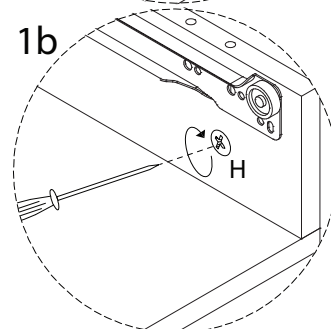

DAPHNE

Diagram illustrating assembly steps and safety warnings:

- Step 1:** Shows tools (screwdriver, L-shaped hex key, and power drill) and a warning triangle with an exclamation mark.
- Step 2:** Shows a warning triangle with an exclamation mark, a clock icon, and the text "60'", indicating a 60-minute assembly time.
- Step 3:** Shows a warning triangle with an exclamation mark, a person icon, and the text "2", indicating that two people are required for assembly.

1

2

3

4

5

6

H

x 6