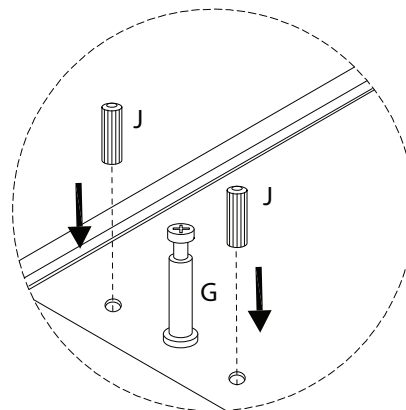

DAPHNE

Diagram illustrating assembly steps and safety warnings:

- Step 1:** Shows tools (screwdriver, L-shaped hex key, and power drill) and a warning triangle with an exclamation mark.
- Step 2:** Shows a warning triangle with an exclamation mark, a clock icon, and the text "60'", indicating a 60-minute assembly time.
- Step 3:** Shows a warning triangle with an exclamation mark, a person icon, and the text "2", indicating that two people are required for assembly.

11

12

13

14 x 2

15 x 2

J

x 4

16 x 2

10

x 1

11

x 1

17 x 2

H

x 2

18 x 2