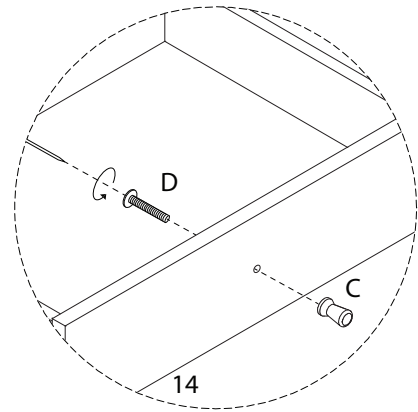

21 x 2

C

x 1

D

x 1