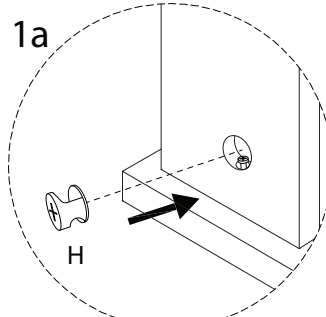

DAPHNE

Diagram illustrating assembly steps and safety warnings:

- Step 1:** Shows tools (screwdriver, L-shaped hex key, and power drill) and a warning triangle with an exclamation mark.
- Step 2:** Shows a warning triangle with an exclamation mark, a clock icon, and the text "60'", indicating a 60-minute assembly time.
- Step 3:** Shows a warning triangle with an exclamation mark, a person icon, and the text "2", indicating that two people are required for assembly.

10

x 1

11

x 1

17 x 2

H

x 2

18 x 2

13

x 1

19 x 2

20 x 2

21 x 2

C

x 1

D