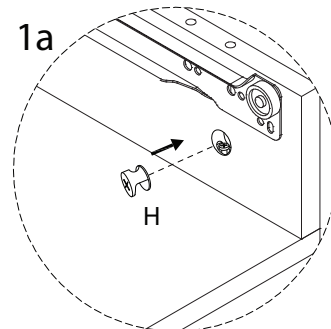

DAPHNE

Diagram illustrating assembly steps and safety warnings:

- Step 1:** Shows tools (screwdriver, L-shaped hex key, and power drill) and a warning triangle with an exclamation mark.
- Step 2:** Shows a warning triangle with an exclamation mark, a clock icon, and the text "60'", indicating a 60-minute assembly time.
- Step 3:** Shows a warning triangle with an exclamation mark, a person icon, and the text "2", indicating that two people are required for assembly.

13

x 2

14

x 2

<p>A</p>  <p>M6 x 30</p> <p>x 8</p>	<p>B</p>  <p>M6 x 40</p> <p>x 6</p>	<p>C</p>  <p>x 2</p>	<p>D</p>  <p>M4 x 20</p> <p>x 2</p>
<p>E</p>  <p>x 1</p>	<p>F</p>  <p>x 4</p>	<p>G</p>  <p>x 10</p>	<p>H</p>  <p>x 10</p>
<p>I</p>  <p>M3 x 12</p> <p>x 24</p>	<p>J</p>  <p>x 20</p>	<p>K</p>  <p>M4 x 35</p> <p>x 14</p>	
<p>CL</p>  <p>x 2</p>	<p>CR</p>  <p>x 2</p>	<p>DL</p>  <p>x 2</p>	<p>DR</p>  <p>x 2</p>

1

2

3

4

5

6

H

x 6