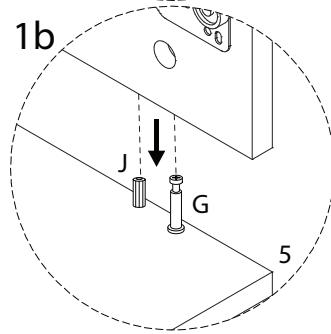

DAPHNE

Diagram illustrating assembly steps and safety warnings:

- Step 1:** Shows tools (screwdriver, L-shaped hex key, and power drill) and a warning triangle with an exclamation mark.
- Step 2:** Shows a warning triangle with an exclamation mark, a clock icon, and the text "60'", indicating a 60-minute assembly time.
- Step 3:** Shows a warning triangle with an exclamation mark, a person icon, and the text "2", indicating that two people are required for assembly.

13

x 2

14

x 2

<p>A</p>  <p>M6 x 30</p> <p>x 8</p>	<p>B</p>  <p>M6 x 40</p> <p>x 6</p>	<p>C</p>  <p>x 2</p>	<p>D</p>  <p>M4 x 20</p> <p>x 2</p>
<p>E</p>  <p>x 1</p>	<p>F</p>  <p>x 4</p>	<p>G</p>  <p>x 10</p>	<p>H</p>  <p>x 10</p>
<p>I</p>  <p>M3 x 12</p> <p>x 24</p>	<p>J</p>  <p>x 20</p>	<p>K</p>  <p>M4 x 35</p> <p>x 14</p>	
<p>CL</p>  <p>x 2</p>	<p>CR</p>  <p>x 2</p>	<p>DL</p>  <p>x 2</p>	<p>DR</p>  <p>x 2</p>

1

2

3

4

5

6

H

x 6