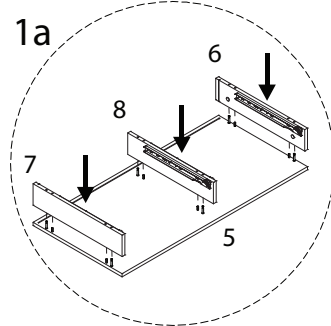

DAPHNE

Diagram illustrating assembly steps and safety warnings:

- Step 1:** Shows tools (screwdriver, L-shaped hex key, and power drill) and a warning triangle with an exclamation mark.
- Step 2:** Shows a warning triangle with an exclamation mark, a clock icon, and the text "60'", indicating a 60-minute assembly time.
- Step 3:** Shows a warning triangle with an exclamation mark, a person icon, and the text "2", indicating that two people are required for assembly.

13

x 2

14

x 2

<p>A</p>  <p>M6 x 30</p> <p>x 8</p>	<p>B</p>  <p>M6 x 40</p> <p>x 6</p>	<p>C</p>  <p>x 2</p>	<p>D</p>  <p>M4 x 20</p> <p>x 2</p>
<p>E</p>  <p>x 1</p>	<p>F</p>  <p>x 4</p>	<p>G</p>  <p>x 10</p>	<p>H</p>  <p>x 10</p>
<p>I</p>  <p>M3 x 12</p> <p>x 24</p>	<p>J</p>  <p>x 20</p>	<p>K</p>  <p>M4 x 35</p> <p>x 14</p>	
<p>CL</p>  <p>x 2</p>	<p>CR</p>  <p>x 2</p>	<p>DL</p>  <p>x 2</p>	<p>DR</p>  <p>x 2</p>

1

2

3

4

5

6

H

x 6