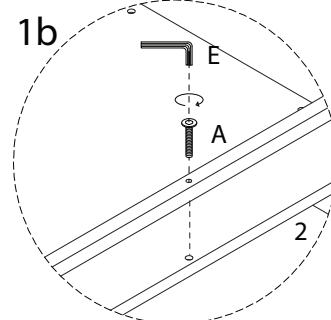

DAPHNE

Diagram illustrating assembly steps and safety warnings:

- Step 1:** Shows tools (screwdriver, L-shaped hex key, and power drill) and a warning triangle with an exclamation mark.
- Step 2:** Shows a warning triangle with an exclamation mark, a clock icon, and the text "60'", indicating a 60-minute assembly time.
- Step 3:** Shows a warning triangle with an exclamation mark, a person icon, and the text "2", indicating that two people are required for assembly.

11

12

13

14 x 2

15 x 2

J

x 4

16 x 2