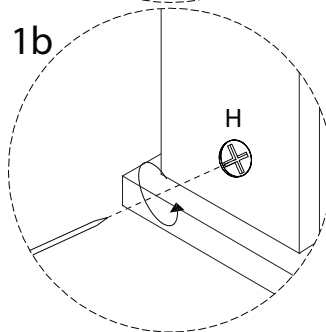

DAPHNE

Diagram illustrating assembly steps and safety warnings:

- Step 1:** Shows tools (screwdriver, L-shaped hex key, and power drill) and a warning triangle with an exclamation mark.
- Step 2:** Shows a warning triangle with an exclamation mark, a clock icon, and the text "60'", indicating a 60-minute assembly time.
- Step 3:** Shows a warning triangle with an exclamation mark, a person icon, and the text "2", indicating that two people are required for assembly.

10

x 1

11

x 1

17 x 2

H

x 2

18 x 2

13

x 1

19 x 2

20 x 2

21 x 2

C

x 1

D