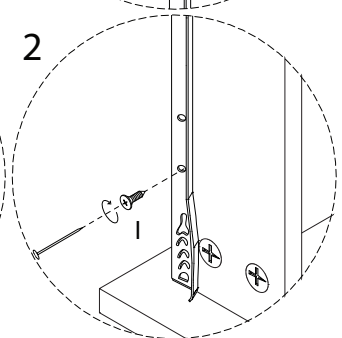

DAPHNE

Diagram illustrating assembly steps and safety warnings:

- Step 1:** Shows tools (screwdriver, L-shaped hex key, and power drill) and a warning triangle with an exclamation mark.
- Step 2:** Shows a warning triangle with an exclamation mark, a clock icon, and the text "60'", indicating a 60-minute assembly time.
- Step 3:** Shows a warning triangle with an exclamation mark, a person icon, and the text "2", indicating that two people are required for assembly.

10

x 1

11

x 1

17 x 2

H

x 2

18 x 2

13

x 1

19 x 2

20 x 2

21 x 2

C

x 1

D