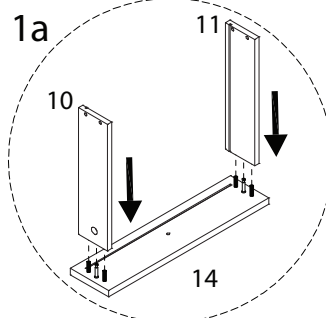

DAPHNE

Diagram illustrating assembly steps and safety warnings:

- Step 1:** Shows tools (screwdriver, L-shaped hex key, and power drill) and a warning triangle with an exclamation mark.
- Step 2:** Shows a warning triangle with an exclamation mark, a clock icon, and the text "60'", indicating a 60-minute assembly time.
- Step 3:** Shows a warning triangle with an exclamation mark, a person icon, and the text "2", indicating that two people are required for assembly.

11

12

13

14 x 2

15 x 2

J

x 4

16 x 2

10

x 1

11

x 1

17 x 2

H

x 2

18 x 2

13

x 1

19 x 2

20 x 2

21 x 2

C

x 1

D