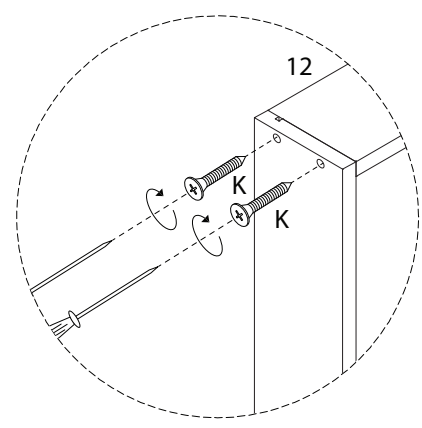

DAPHNE

Diagram illustrating assembly steps and safety warnings:

- Step 1:** Shows tools (screwdriver, L-shaped hex key, and power drill) and a warning triangle with an exclamation mark.
- Step 2:** Shows a warning triangle with an exclamation mark, a clock icon, and the text "60'", indicating a 60-minute assembly time.
- Step 3:** Shows a warning triangle with an exclamation mark, a person icon, and the text "2", indicating that two people are required for assembly.

10

x 1

11

x 1

17 x 2

H

x 2

18 x 2

13

x 1

19 x 2

20 x 2

21 x 2

C

x 1

D