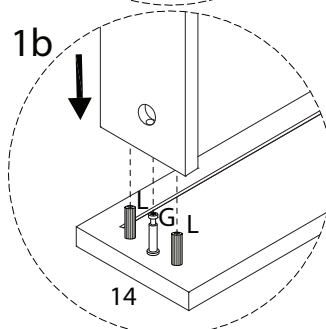

DAPHNE

Diagram illustrating assembly steps and safety warnings:

- Step 1:** Shows tools (screwdriver, L-shaped hex key, and power drill) and a warning triangle with an exclamation mark.
- Step 2:** Shows a warning triangle with an exclamation mark, a clock icon, and the text "60'", indicating a 60-minute assembly time.
- Step 3:** Shows a warning triangle with an exclamation mark, a person icon, and the text "2", indicating that two people are required for assembly.

10

x 1

11

x 1

17 x 2

H

x 2

18 x 2

13

x 1

19 x 2

20 x 2

21 x 2

C

x 1

D