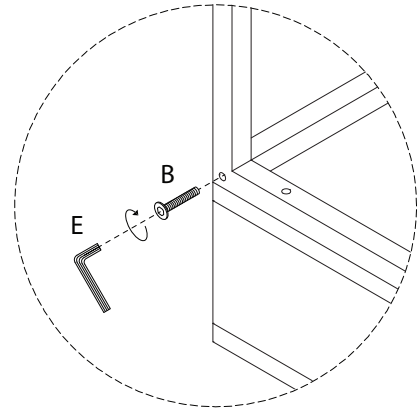

DAPHNE

Diagram illustrating assembly steps and safety warnings:

- Step 1:** Shows tools (screwdriver, L-shaped hex key, and power drill) and a warning triangle with an exclamation mark.
- Step 2:** Shows a warning triangle with an exclamation mark, a clock icon, and the text "60'", indicating a 60-minute assembly time.
- Step 3:** Shows a warning triangle with an exclamation mark, a person icon, and the text "2", indicating that two people are required for assembly.

11

12

13

14 x 2

15 x 2

J

x 4

16 x 2