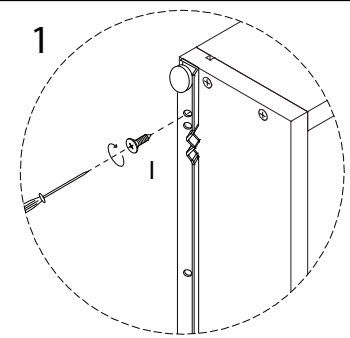

DAPHNE

Diagram illustrating assembly steps and safety warnings:

- Step 1:** Shows tools (screwdriver, L-shaped hex key, and power drill) and a warning triangle with an exclamation mark.
- Step 2:** Shows a warning triangle with an exclamation mark, a clock icon, and the text "60'", indicating a 60-minute assembly time.
- Step 3:** Shows a warning triangle with an exclamation mark, a person icon, and the text "2", indicating that two people are required for assembly.

13

x 1

19 x 2

20 x 2

21 x 2

C

x 1

D