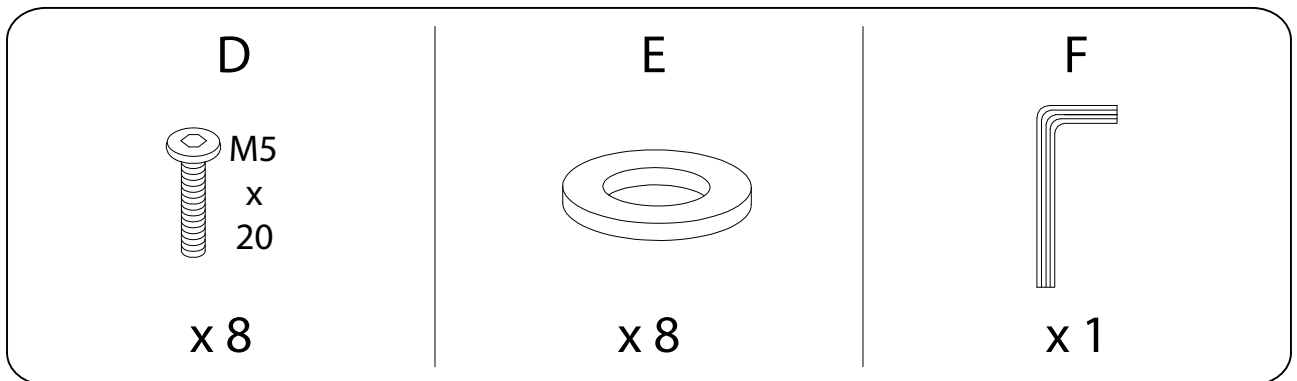

Diagram illustrating assembly instructions and warnings:

- Warning 1:** A warning triangle with an exclamation mark is shown above a box containing an Allen key and a power drill with a slash through it, indicating that a power drill should not be used.
- Warning 2:** A warning triangle with an exclamation mark is shown above a box containing a rectangular block on a textured surface and a block with a slash through it, indicating that the block should not be placed on a soft or uneven surface.
- Time:** A clock icon is shown next to the text "15'", indicating a 15-minute assembly time.
- Person:** An icon of a person is shown next to the number "1", indicating that one person is required for assembly.