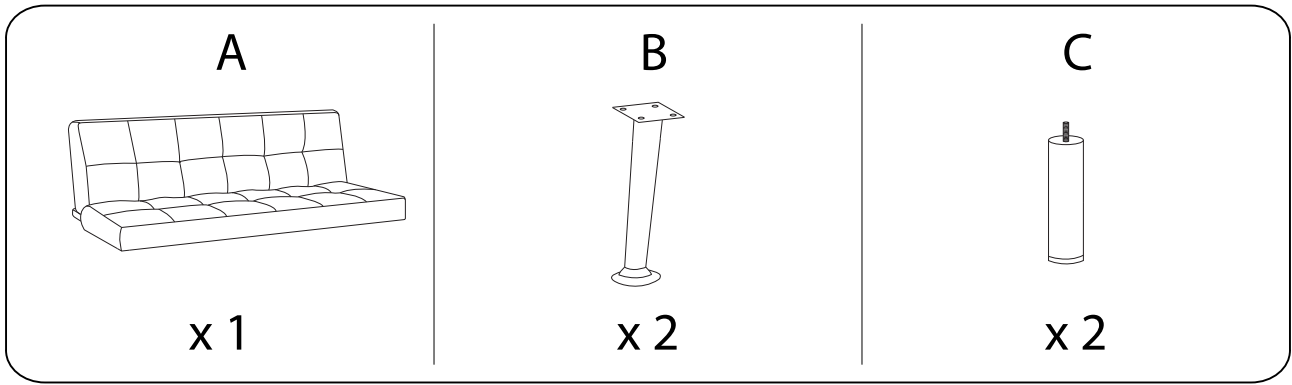

Diagram illustrating assembly instructions and warnings:

- Warning 1:** A warning triangle with an exclamation mark is shown above a box containing an Allen key and a power drill with a slash through it, indicating that a power drill should not be used.
- Warning 2:** A warning triangle with an exclamation mark is shown above a box containing a rectangular block on a textured surface and a block with a slash through it, indicating that the block should not be placed on a soft or uneven surface.
- Time:** A clock icon is shown next to the text "15'", indicating a 15-minute assembly time.
- Person:** An icon of a person is shown next to the number "1", indicating that one person is required for assembly.