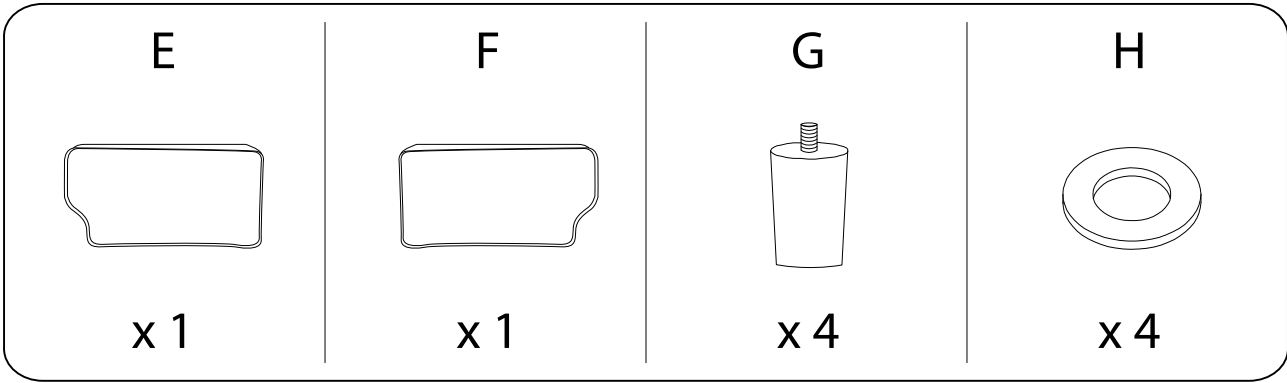

Diagram illustrating assembly instructions and warnings:

- Warning 1:** A box containing a crossed-out power drill icon and a warning triangle with an exclamation mark.
- Warning 2:** A box containing two icons: one showing a block on a mat and another showing a block with a crossed-out screw, and a warning triangle with an exclamation mark.
- Time:** A clock icon with the text "20'" below it.
- Person:** A person icon with the number "1" below it.