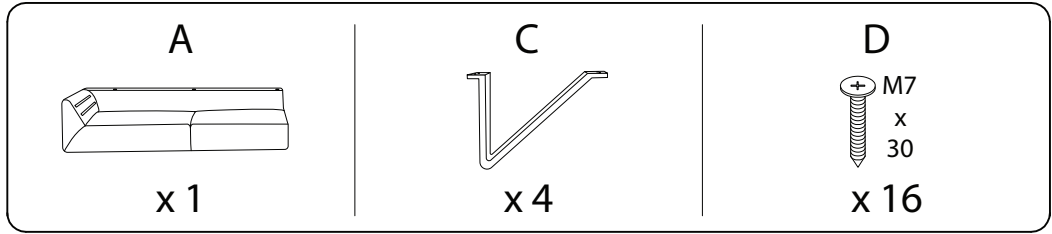

Assembly instructions for the sofa, including tool requirements, estimated time, and personnel needed.

**Tools:** A circular icon shows a screwdriver. A power drill icon is crossed out with a diagonal line, indicating it is not required. A warning triangle with an exclamation mark is positioned to the right of these icons.

**Time:** A clock icon is shown above the text "20'", indicating an estimated assembly time of 20 minutes.

**Personnel:** A stick figure icon is shown above the number "2", indicating that two people are required for assembly.

A	B	C	D	E
			 M7 x 30	
x1	x1	x8	x40	x2

F	G	H	I	J	K
					
x1	x1	x1	x1	x6	x2

1

2

!

3

B

x 1