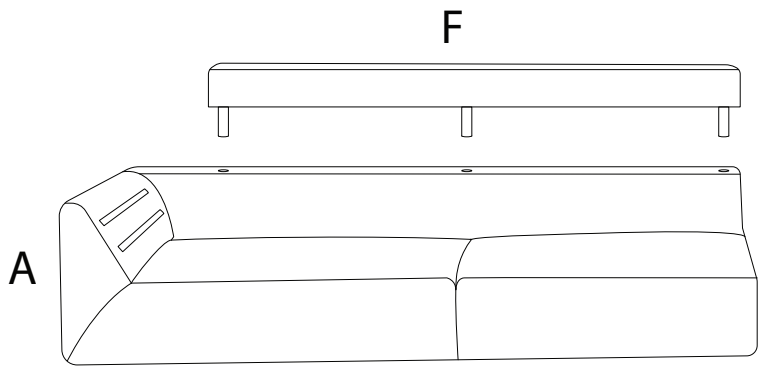

A	B	C	D	E
			M7 x 30	
x1	x1	x8	x40	x2

F	G	H	I	J	K
x1	x1	x1	x1	x6	x2