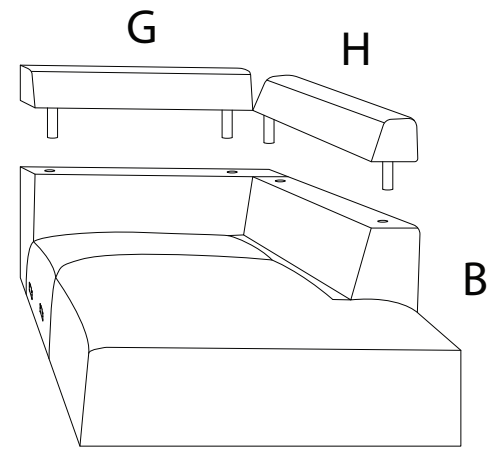

Assembly instructions for the sofa, including tool requirements, estimated time, and personnel needed.

**Tools:** A circular icon shows a screwdriver. A power drill icon is crossed out with a diagonal line, indicating it is not required. A warning triangle with an exclamation mark is positioned to the right of these icons.

**Time:** A clock icon is shown above the text "20'", indicating an estimated assembly time of 20 minutes.

**Personnel:** A stick figure icon is shown above the number "2", indicating that two people are required for assembly.

A	B	C	D	E
			 M7 x 30	
x1	x1	x8	x40	x2

F	G	H	I	J	K
					
x1	x1	x1	x1	x6	x2

1

2

!

3

B

x 1