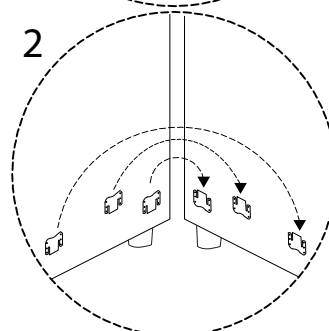

ROMEDAL

Assembly instructions for step 1/6:

- Tools:** A circular icon shows a screwdriver. A power drill icon is crossed out with a diagonal line, indicating it should not be used.
- Warning:** A triangle with an exclamation mark points to the tool instructions.
- Time:** A clock icon is shown with the number 30' below it, indicating a 30-minute assembly time.
- Personnel:** A person icon is shown with the number 2 below it, indicating that two people are required for assembly.

F

x 8

5

A

B

6

D

C