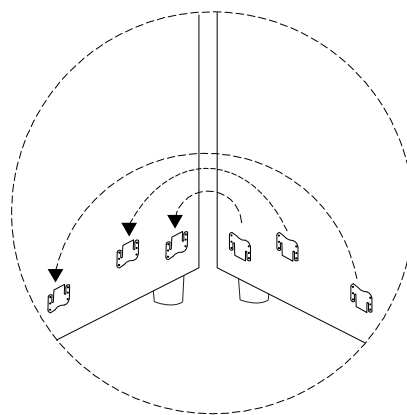

ROMEDAL

Assembly instructions for step 1/6:

- Tools:** A circular icon shows a screwdriver. A power drill icon is crossed out with a diagonal line, indicating it should not be used.
- Warning:** A triangle with an exclamation mark points to the tool instructions.
- Time:** A clock icon is shown with the number 30' below it, indicating a 30-minute assembly time.
- Personnel:** A person icon is shown with the number 2 below it, indicating that two people are required for assembly.

F

x 8

5

A

B

6

D

C