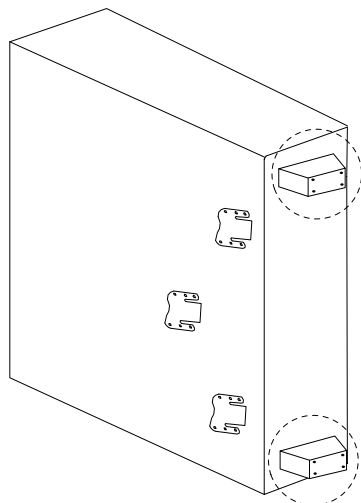

3

C

x 1

E

x 2

F

x 8