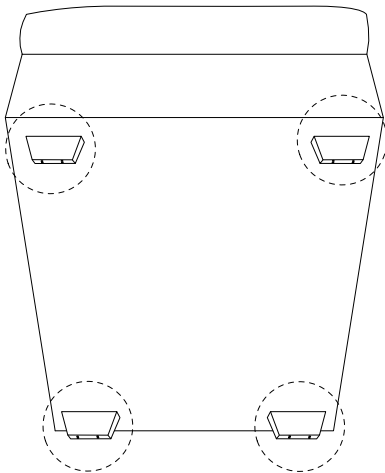

ROMEDAL

Assembly instructions for step 1/6:

- Tools:** A circular icon shows a screwdriver. A power drill icon is crossed out with a diagonal line, indicating it should not be used.
- Warning:** A triangle with an exclamation mark points to the tool instructions.
- Time:** A clock icon is shown with the number 30' below it, indicating a 30-minute assembly time.
- Personnel:** A person icon is shown with the number 2 below it, indicating that two people are required for assembly.

1/6

Ex 12

1

2

3

C

x 1

E