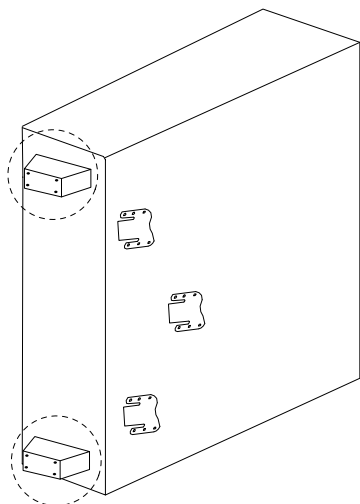

4

D

x 1

E

x 2

F

x 8