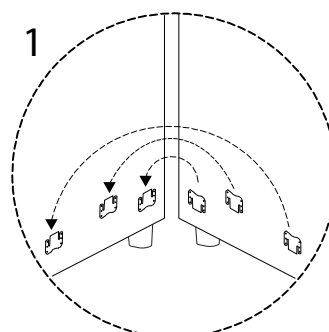

ROMEDAL

Assembly instructions for step 1/6:

- Tools:** A circular icon shows a screwdriver. A power drill icon is crossed out with a diagonal line, indicating it should not be used.
- Warning:** A triangle with an exclamation mark points to the tool instructions.
- Time:** A clock icon is shown with the number 30' below it, indicating a 30-minute assembly time.
- Personnel:** A person icon is shown with the number 2 below it, indicating that two people are required for assembly.

F

x 8

5

A

B

6

D

C