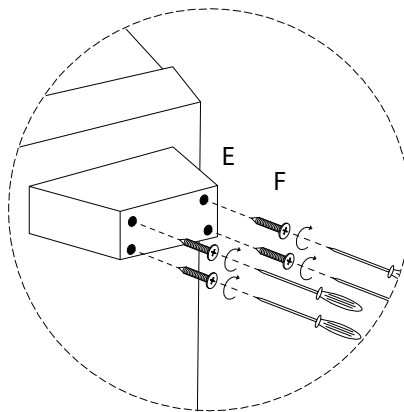

3

C

x 1

E

x 2

F

x 8