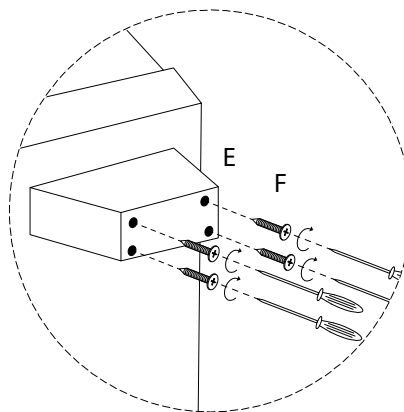

4

D

x 1

E

x 2

F

x 8