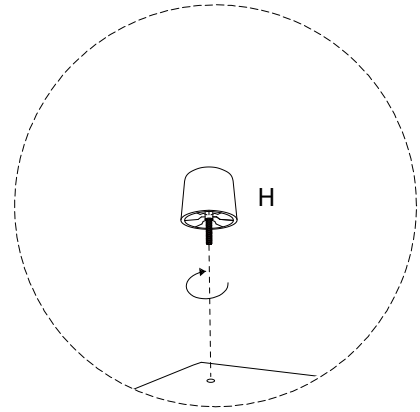

Diagram illustrating assembly instructions and safety warnings:

- Warning 1:** A triangle with an exclamation mark is connected by a vertical line to a box containing a crossed-out power drill icon, indicating that power tools should not be used.
- Warning 2:** A triangle with an exclamation mark is connected by a vertical line to a box containing two icons: a cushion being placed on a mat and a crossed-out icon of a cushion being placed on a hard surface, indicating that cushions should be placed on a soft surface.
- Time:** A clock icon with the text "30'" below it, indicating an estimated assembly time of 30 minutes.
- Person:** An icon of a person with the number "1" below it, indicating that one person is required for assembly.

1

B

x 1

H

x 4

2

C

x 1