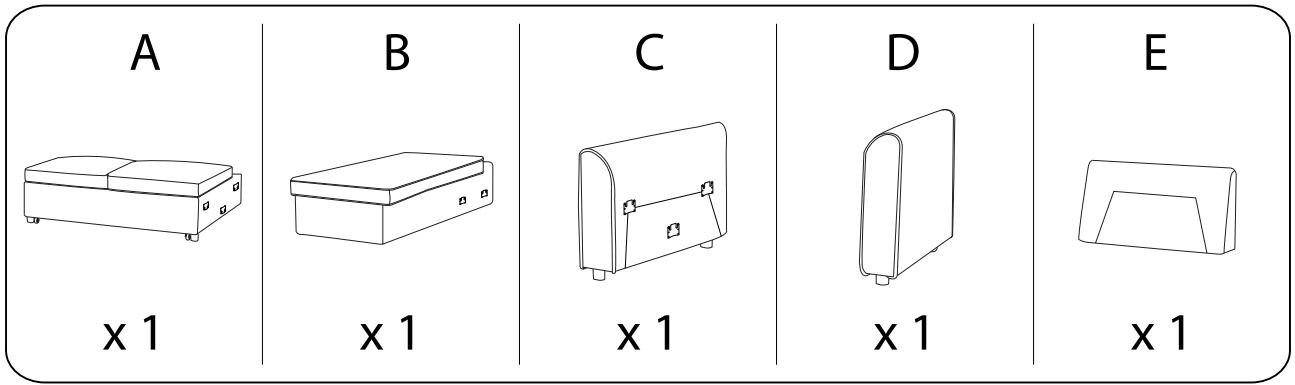

Diagram illustrating assembly instructions and safety warnings:

- Warning 1:** A triangle with an exclamation mark is connected by a vertical line to a box containing a crossed-out power drill icon, indicating that power tools should not be used.
- Warning 2:** A triangle with an exclamation mark is connected by a vertical line to a box containing two icons: a cushion being placed on a mat and a crossed-out icon of a cushion being placed on a hard surface, indicating that cushions should be placed on a soft surface.
- Time:** A clock icon with the text "30'" below it, indicating an estimated assembly time of 30 minutes.
- Person:** An icon of a person with the number "1" below it, indicating that one person is required for assembly.

1

B

x 1

H

x 4

2

C

x 1