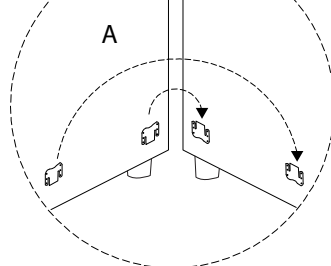

Diagram illustrating assembly instructions and safety warnings:

- Warning 1:** A triangle with an exclamation mark is connected by a vertical line to a box containing a crossed-out power drill icon, indicating that power tools should not be used.
- Warning 2:** A triangle with an exclamation mark is connected by a vertical line to a box containing two icons: a cushion being placed on a mat and a crossed-out icon of a cushion being placed on a hard surface, indicating that cushions should be placed on a soft surface.
- Time:** A clock icon with the text "30'" below it, indicating an estimated assembly time of 30 minutes.
- Person:** An icon of a person with the number "1" below it, indicating that one person is required for assembly.

1

B

x 1

H

x 4

2

C

x 1

3

A

x 1

D

x 1

1a

1b

4