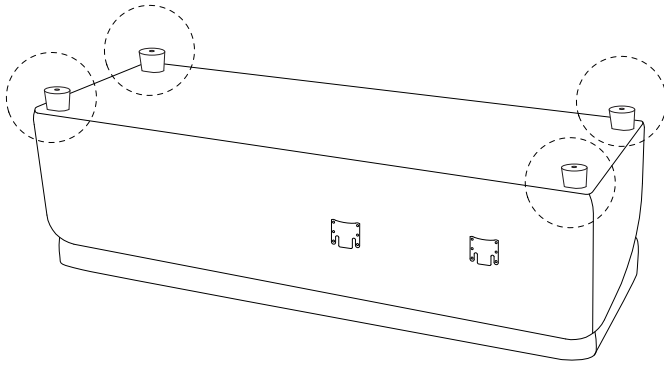

Diagram illustrating assembly instructions and safety warnings:

- Warning 1:** A triangle with an exclamation mark is connected by a vertical line to a box containing a crossed-out power drill icon, indicating that power tools should not be used.
- Warning 2:** A triangle with an exclamation mark is connected by a vertical line to a box containing two icons: a cushion being placed on a mat and a crossed-out icon of a cushion being placed on a hard surface, indicating that cushions should be placed on a soft surface.
- Time:** A clock icon with the text "30'" below it, indicating an estimated assembly time of 30 minutes.
- Person:** An icon of a person with the number "1" below it, indicating that one person is required for assembly.

1

B

x 1

H

x 4

2

C

x 1