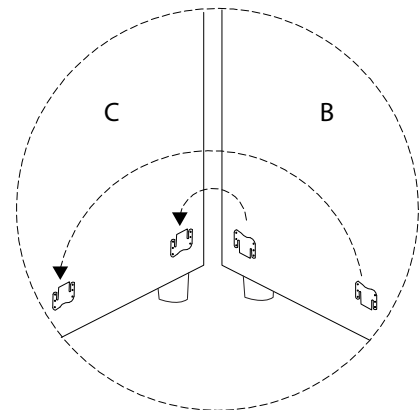

Diagram illustrating assembly instructions and safety warnings:

- Warning 1:** A triangle with an exclamation mark is connected by a vertical line to a box containing a crossed-out power drill icon, indicating that power tools should not be used.
- Warning 2:** A triangle with an exclamation mark is connected by a vertical line to a box containing two icons: a cushion being placed on a mat and a crossed-out icon of a cushion being placed on a hard surface, indicating that cushions should be placed on a soft surface.
- Time:** A clock icon with the text "30'" below it, indicating an estimated assembly time of 30 minutes.
- Person:** An icon of a person with the number "1" below it, indicating that one person is required for assembly.

1

B

x 1

H

x 4

2

C

x 1

3

A

x 1

D

x 1

1a

1b

4