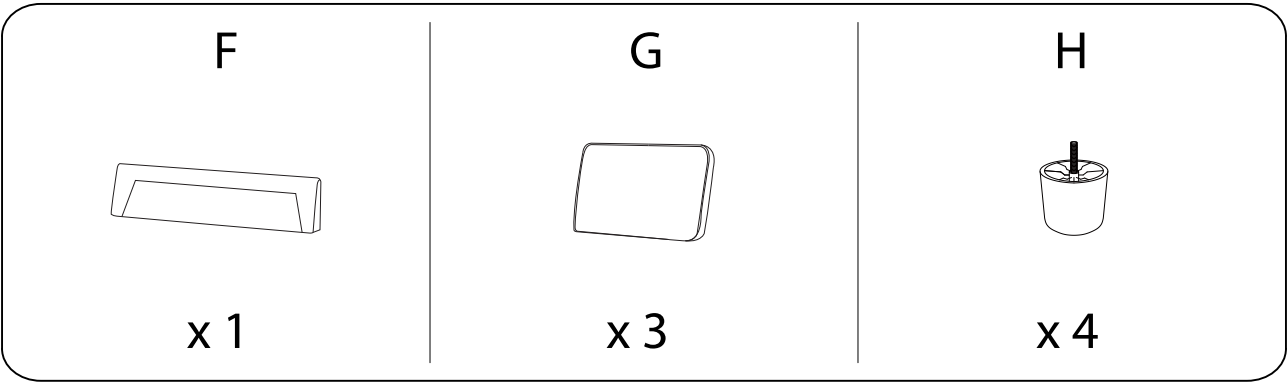

Diagram illustrating assembly instructions and safety warnings:

- Warning 1:** A triangle with an exclamation mark is connected by a vertical line to a box containing a crossed-out power drill icon, indicating that power tools should not be used.
- Warning 2:** A triangle with an exclamation mark is connected by a vertical line to a box containing two icons: a cushion being placed on a mat and a crossed-out icon of a cushion being placed on a hard surface, indicating that cushions should be placed on a soft surface.
- Time:** A clock icon with the text "30'" below it, indicating an estimated assembly time of 30 minutes.
- Person:** An icon of a person with the number "1" below it, indicating that one person is required for assembly.

1

B

x 1

H

x 4

2

C

x 1