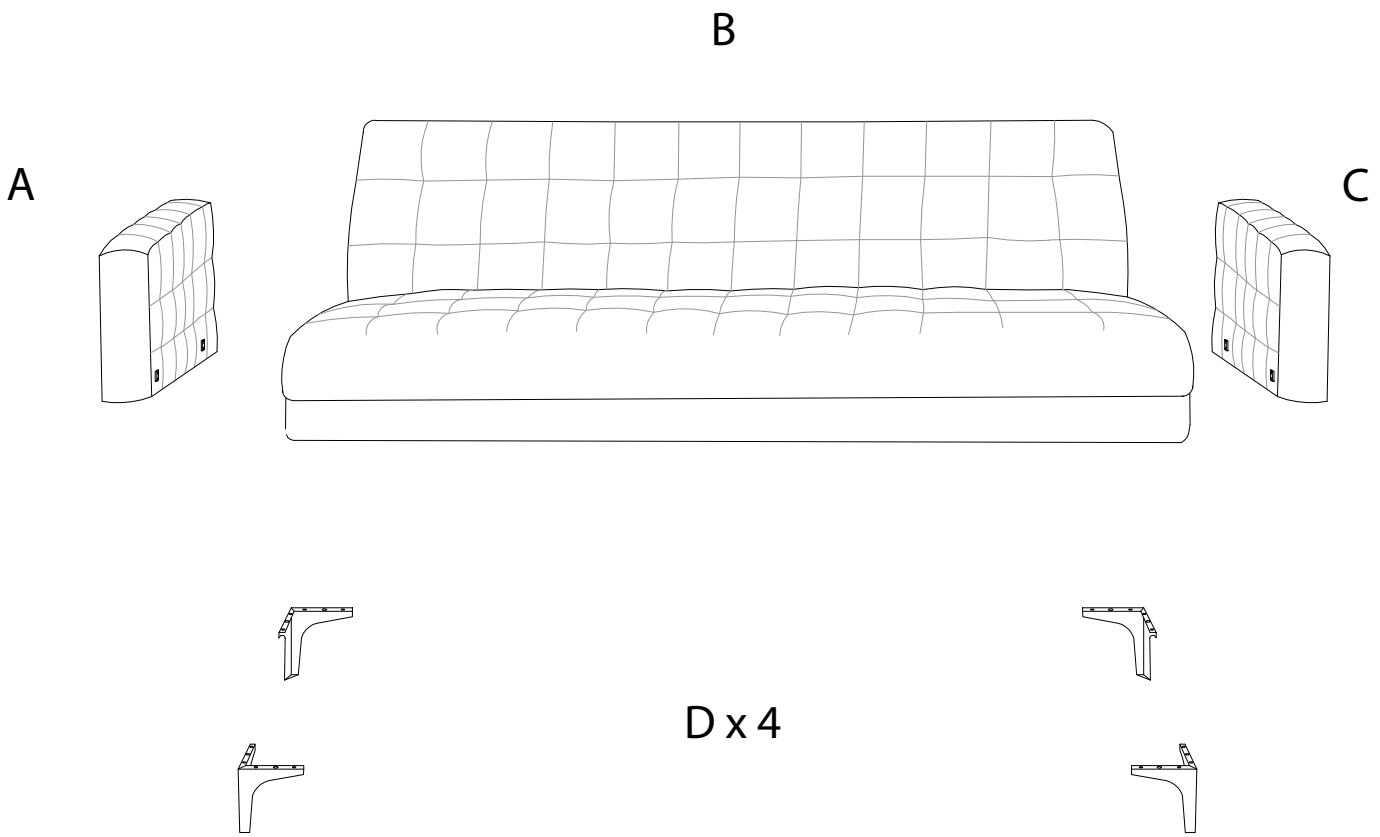

Assembly instructions for the sofa, including tool requirements, time, and person count.

**Tools:** A circle containing an Allen key and a screwdriver, and a crossed-out power drill icon, with a warning triangle above.

**Time:** A clock icon with the number 30' below it.

**Personnel:** A person icon with the number 2 below it.

**Warnings:** A second warning triangle above a crossed-out icon of a block being placed on a rug.