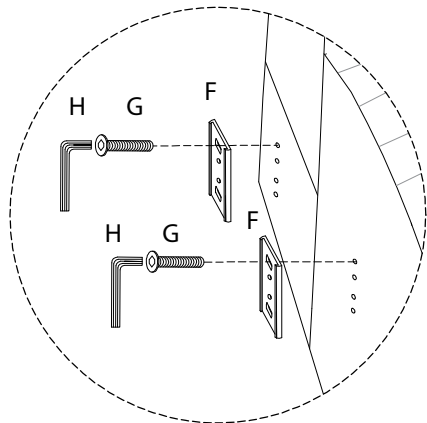

Assembly instructions for the sofa, including tool requirements, time, and person count.

**Tools:** A circle containing an Allen key and a screwdriver, and a crossed-out power drill icon, with a warning triangle above.

**Time:** A clock icon with the number 30' below it.

**Personnel:** A person icon with the number 2 below it.

**Warnings:** A second warning triangle above a crossed-out icon of a block being placed on a rug.

1

2

3

A

x 1

C

x 1