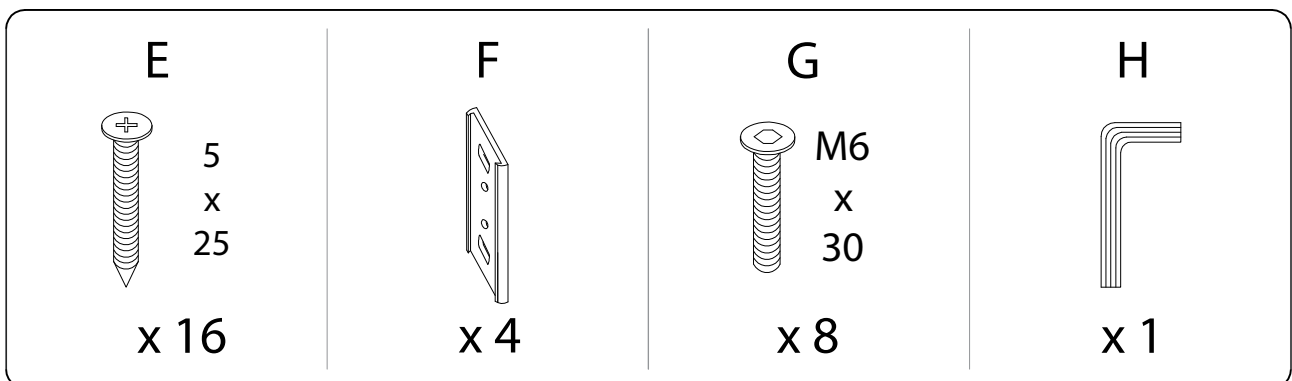

Assembly instructions for the sofa, including tool requirements, time, and person count.

**Tools:** A circle containing an Allen key and a screwdriver, and a crossed-out power drill icon, with a warning triangle above.

**Time:** A clock icon with the number 30' below it.

**Personnel:** A person icon with the number 2 below it.

**Warnings:** A second warning triangle above a crossed-out icon of a block being placed on a rug.