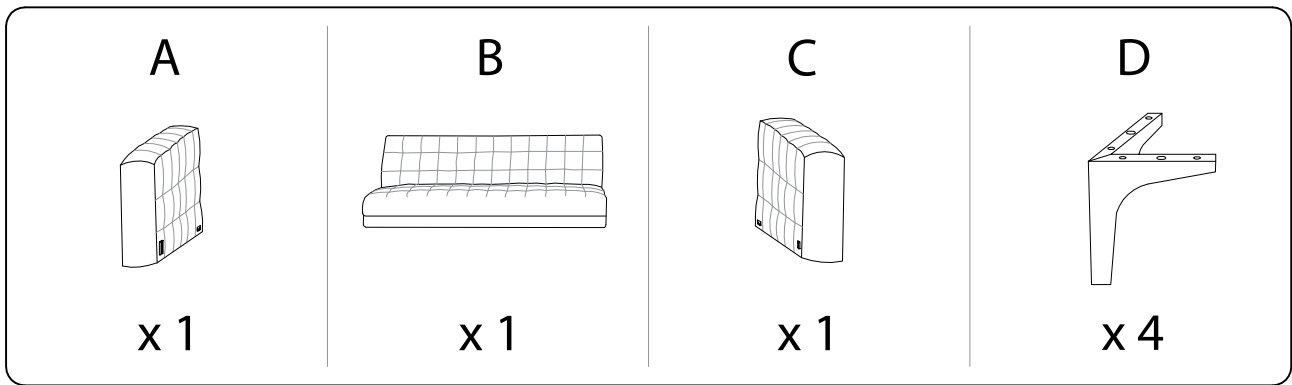

Assembly instructions for the sofa, including tool requirements, time, and person count.

**Tools:** A circle containing an Allen key and a screwdriver, and a crossed-out power drill icon, with a warning triangle above.

**Time:** A clock icon with the number 30' below it.

**Personnel:** A person icon with the number 2 below it.

**Warnings:** A second warning triangle above a crossed-out icon of a block being placed on a rug.