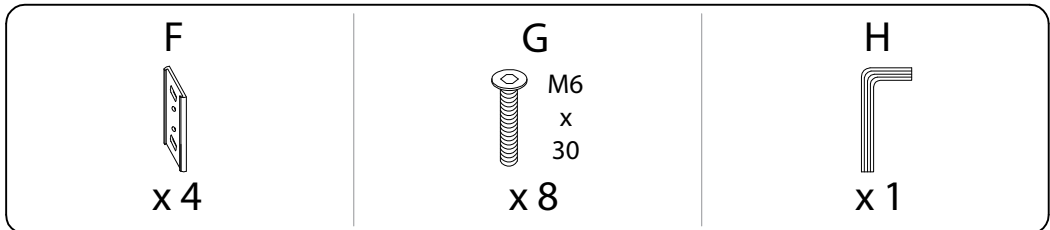

Assembly instructions for the sofa, including tool requirements, time, and person count.

**Tools:** A circle containing an Allen key and a screwdriver, and a crossed-out power drill icon, with a warning triangle above.

**Time:** A clock icon with the number 30' below it.

**Personnel:** A person icon with the number 2 below it.

**Warnings:** A second warning triangle above a crossed-out icon of a block being placed on a rug.

1

2

3

A

x 1

C

x 1