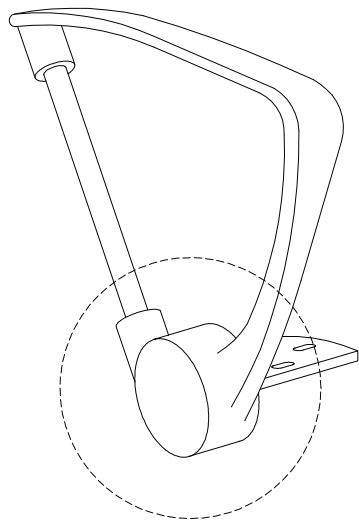

An L-shaped bracket is shown inside a circle. To its right is a power drill with a diagonal line through it, indicating it should not be used.	A warning triangle containing an exclamation mark.	A clock face showing approximately 12:30.
A rectangular block is shown on a surface with a diagonal line through it. To its right is a similar block with a screw being inserted into it, also with a diagonal line through it, indicating it should not be done.	A warning triangle containing an exclamation mark.	A simple icon of a person.

30'

1

<b>A</b>  <b>x 1</b>	<b>B</b>  <b>x 2</b>	<b>C</b>  <b>x 1</b>	<b>D</b>  <b>x 1</b>
---	---	--	---

<b>E</b>  <b>x 1</b>	<b>F</b>  <b>x 1</b>	<b>G</b>  <b>x 5</b>	<b>H</b>  <b>x 2</b>
---	---	--	---

<b>I</b>  M6 x 20 <b>x 8</b>	<b>J</b>  M6 x 25 <b>x 6</b>	<b>K</b>  <b>x 8</b>	<b>L</b>  <b>x 6</b>	<b>M</b>  <b>x 1</b>
---	---	---	--	---

1

2

3

4

5

6