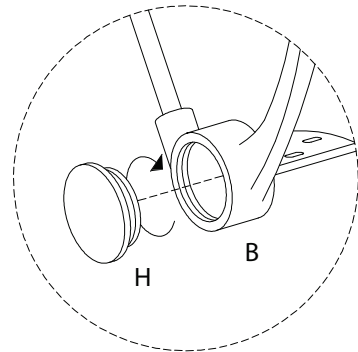

An L-shaped bracket is shown inside a circle. To its right is a power drill with a diagonal line through it, indicating it should not be used.	A warning triangle containing an exclamation mark.	A clock face showing approximately 12:30.
A rectangular block is shown on a surface with a diagonal line through it. To its right is a similar block with a screw being inserted into it, also with a diagonal line through it, indicating it should not be done.	A warning triangle containing an exclamation mark.	A simple icon of a person.

30'

1

<b>A</b>  <b>x 1</b>	<b>B</b>  <b>x 2</b>	<b>C</b>  <b>x 1</b>	<b>D</b>  <b>x 1</b>
---	---	--	---

<b>E</b>  <b>x 1</b>	<b>F</b>  <b>x 1</b>	<b>G</b>  <b>x 5</b>	<b>H</b>  <b>x 2</b>
---	---	--	---

<b>I</b>  M6 x 20 <b>x 8</b>	<b>J</b>  M6 x 25 <b>x 6</b>	<b>K</b>  <b>x 8</b>	<b>L</b>  <b>x 6</b>	<b>M</b>  <b>x 1</b>
---	---	---	--	---

1

2

3

4

5

6