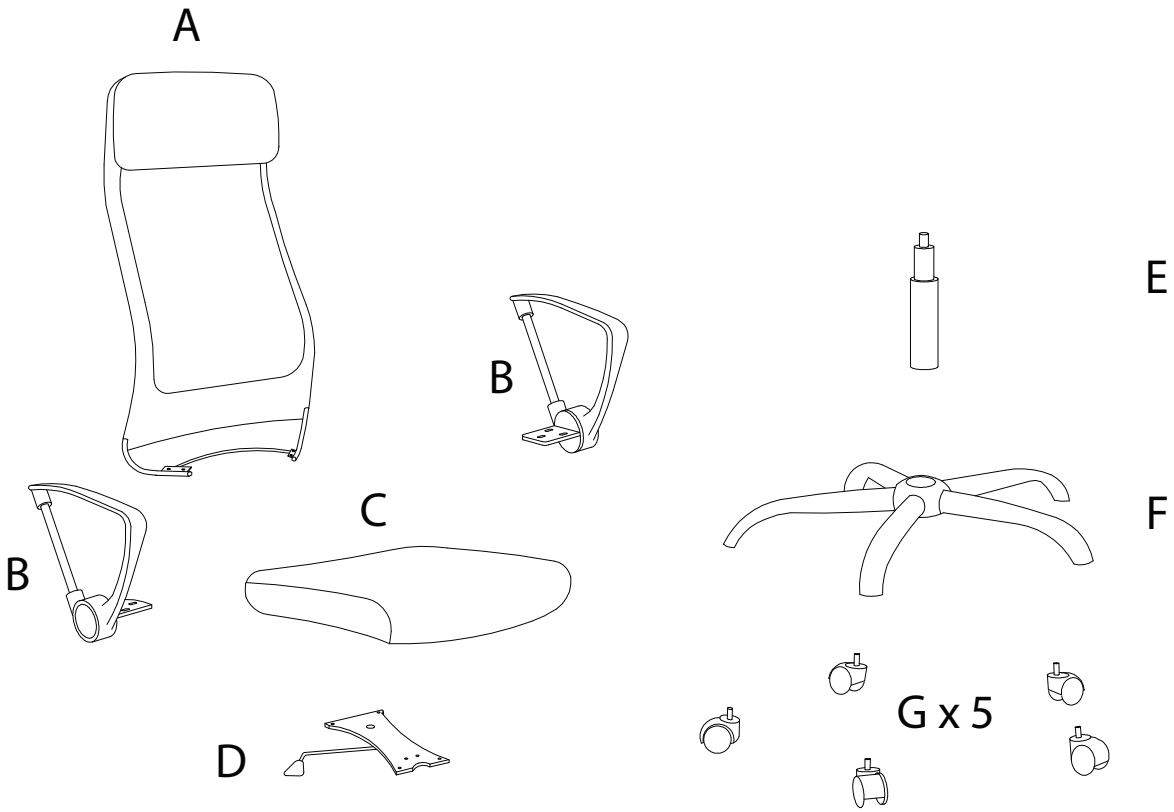

An L-shaped bracket is shown inside a circle. To its right is a power drill with a diagonal line through it, indicating it should not be used.	A warning triangle containing an exclamation mark.	A clock face showing approximately 12:30.
A rectangular block is shown on a surface with a diagonal line through it. To its right is a similar block with a screw being inserted into it, also with a diagonal line through it, indicating it should not be done.	A warning triangle containing an exclamation mark.	A simple icon of a person.

30'

1

<b>A</b>  <b>x 1</b>	<b>B</b>  <b>x 2</b>	<b>C</b>  <b>x 1</b>	<b>D</b>  <b>x 1</b>
---	---	--	---

<b>E</b>  <b>x 1</b>	<b>F</b>  <b>x 1</b>	<b>G</b>  <b>x 5</b>	<b>H</b>  <b>x 2</b>
---	---	--	---

<b>I</b>  M6 x 20 <b>x 8</b>	<b>J</b>  M6 x 25 <b>x 6</b>	<b>K</b>  <b>x 8</b>	<b>L</b>  <b>x 6</b>	<b>M</b>  <b>x 1</b>
---	---	---	--	---

1

2

3

4

5

6