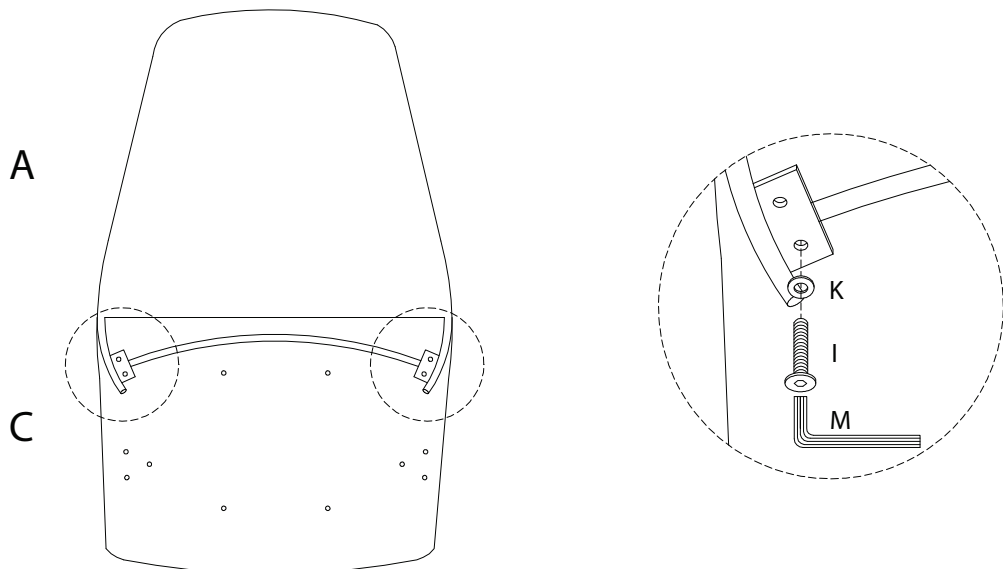

An L-shaped bracket is shown inside a circle. To its right is a power drill with a diagonal line through it, indicating it should not be used.	A warning triangle containing an exclamation mark.	A clock face showing approximately 12:30.
A rectangular block is shown on a surface with a diagonal line through it. To its right is a similar block with a screw being inserted into it, also with a diagonal line through it, indicating it should not be done.	A warning triangle containing an exclamation mark.	A simple icon of a person.

30'

1

<b>A</b>  <b>x 1</b>	<b>B</b>  <b>x 2</b>	<b>C</b>  <b>x 1</b>	<b>D</b>  <b>x 1</b>
---	---	--	---

<b>E</b>  <b>x 1</b>	<b>F</b>  <b>x 1</b>	<b>G</b>  <b>x 5</b>	<b>H</b>  <b>x 2</b>
---	---	--	---

<b>I</b>  M6 x 20 <b>x 8</b>	<b>J</b>  M6 x 25 <b>x 6</b>	<b>K</b>  <b>x 8</b>	<b>L</b>  <b>x 6</b>	<b>M</b>  <b>x 1</b>
---	---	---	--	---

1

2

3

4

5

6