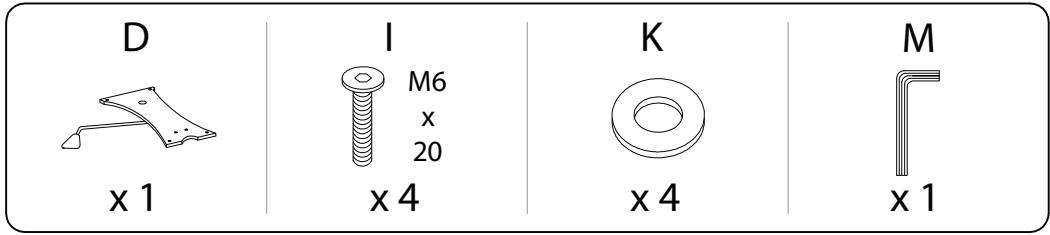

An L-shaped bracket is shown inside a circle. To its right is a power drill with a diagonal line through it, indicating it should not be used.	A warning triangle containing an exclamation mark.	A clock face showing approximately 12:30.
A rectangular block is shown on a surface with a diagonal line through it. To its right is a similar block with a screw being inserted into it, also with a diagonal line through it, indicating it should not be done.	A warning triangle containing an exclamation mark.	A simple icon of a person.

30'

1

<b>A</b>  <b>x 1</b>	<b>B</b>  <b>x 2</b>	<b>C</b>  <b>x 1</b>	<b>D</b>  <b>x 1</b>
---	---	--	---

<b>E</b>  <b>x 1</b>	<b>F</b>  <b>x 1</b>	<b>G</b>  <b>x 5</b>	<b>H</b>  <b>x 2</b>
---	---	--	---

<b>I</b>  M6 x 20 <b>x 8</b>	<b>J</b>  M6 x 25 <b>x 6</b>	<b>K</b>  <b>x 8</b>	<b>L</b>  <b>x 6</b>	<b>M</b>  <b>x 1</b>
---	---	---	--	---

1

2

3

4

5

6