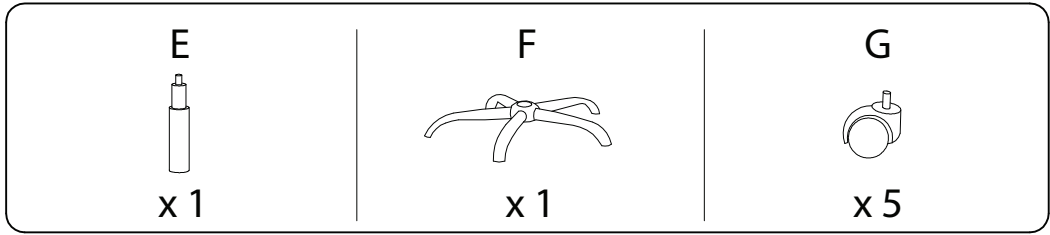

An L-shaped bracket is shown inside a circle. To its right is a power drill with a diagonal line through it, indicating it should not be used.	A warning triangle containing an exclamation mark.	A clock face showing approximately 12:30.
A rectangular block is shown on a surface with a diagonal line through it. To its right is a similar block with a screw being inserted into it, also with a diagonal line through it, indicating it should not be done.	A warning triangle containing an exclamation mark.	A simple icon of a person.

30'

1

<b>A</b>  <b>x 1</b>	<b>B</b>  <b>x 2</b>	<b>C</b>  <b>x 1</b>	<b>D</b>  <b>x 1</b>
---	---	--	---

<b>E</b>  <b>x 1</b>	<b>F</b>  <b>x 1</b>	<b>G</b>  <b>x 5</b>	<b>H</b>  <b>x 2</b>
---	---	--	---

<b>I</b>  M6 x 20 <b>x 8</b>	<b>J</b>  M6 x 25 <b>x 6</b>	<b>K</b>  <b>x 8</b>	<b>L</b>  <b>x 6</b>	<b>M</b>  <b>x 1</b>
---	---	---	--	---

1

2

3

4

5

6