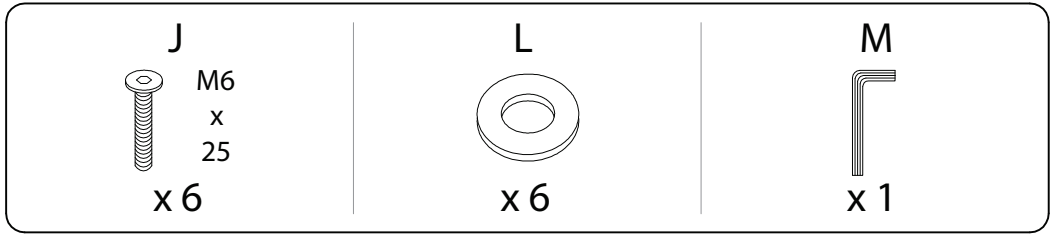

An L-shaped bracket is shown inside a circle. To its right is a power drill with a diagonal line through it, indicating it should not be used.	A warning triangle containing an exclamation mark.	A clock face showing approximately 12:30.
A rectangular block is shown on a surface with a diagonal line through it. To its right is a similar block with a screw being inserted into it, also with a diagonal line through it, indicating it should not be done.	A warning triangle containing an exclamation mark.	A simple icon of a person.

30'

1

<b>A</b>  <b>x 1</b>	<b>B</b>  <b>x 2</b>	<b>C</b>  <b>x 1</b>	<b>D</b>  <b>x 1</b>
---	---	--	---

<b>E</b>  <b>x 1</b>	<b>F</b>  <b>x 1</b>	<b>G</b>  <b>x 5</b>	<b>H</b>  <b>x 2</b>
---	---	--	---

<b>I</b>  M6 x 20 <b>x 8</b>	<b>J</b>  M6 x 25 <b>x 6</b>	<b>K</b>  <b>x 8</b>	<b>L</b>  <b>x 6</b>	<b>M</b>  <b>x 1</b>
---	---	---	--	---

1

2

3

4

5

6