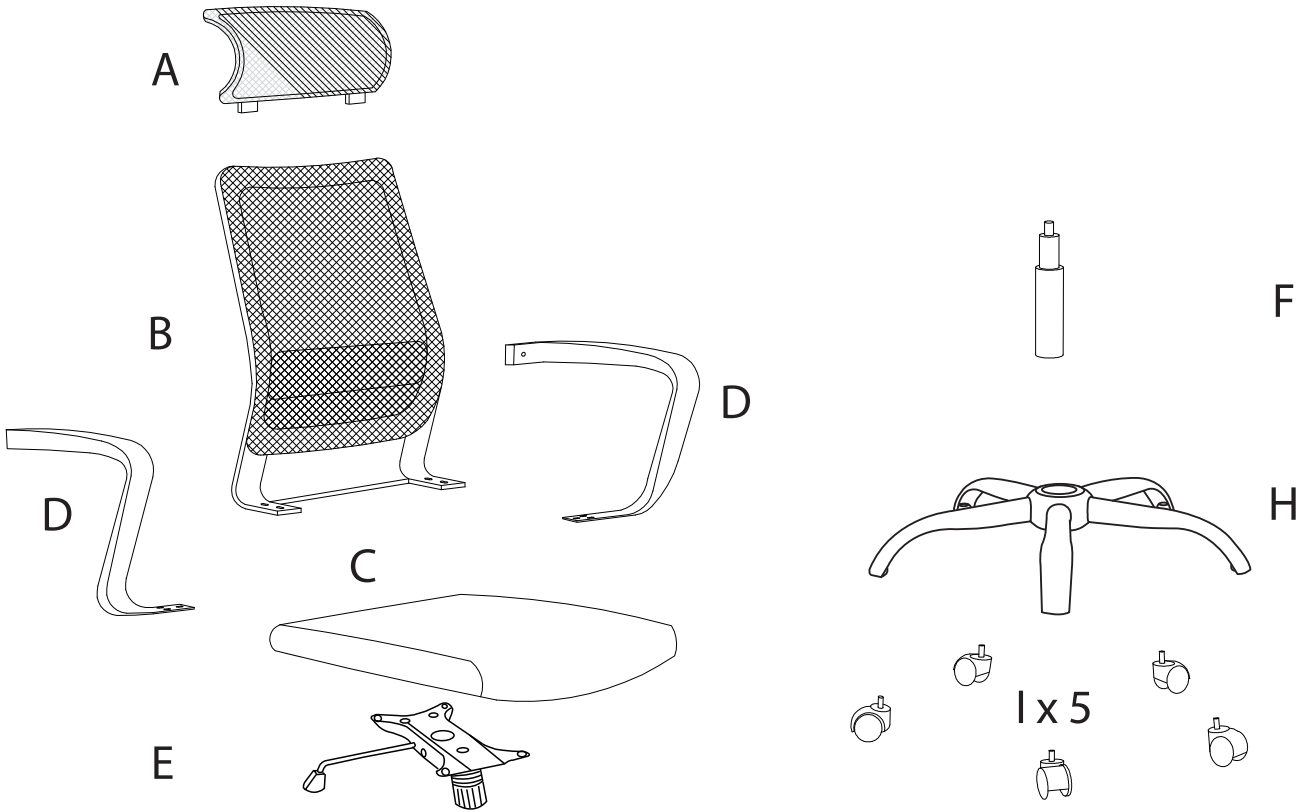

A x 1	B x 1	C x 1	D x 2	E x 1

F x 1	H x 1	I x 5	J M6 x 18 x 4

K M6 x 35 x 10	L M6 x 25 x 2	M x 2	P M6 x 18 x 2	N x 1