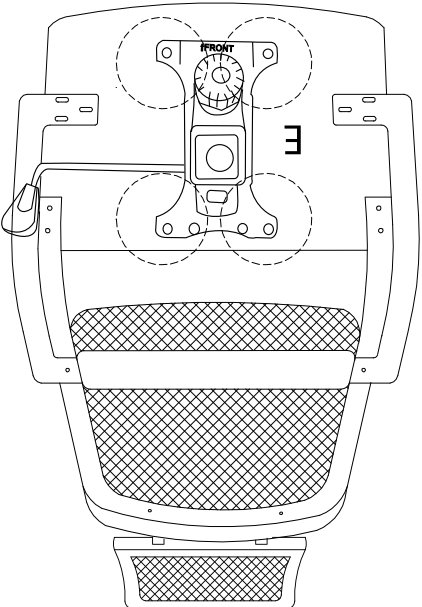

Assembly instructions for the chair base:

- Warning 1:** Do not use a power drill to install the L-shaped metal bracket. A warning triangle with an exclamation mark is shown.
- Warning 2:** Do not use a power drill to install the square metal plate. A warning triangle with an exclamation mark is shown.
- Time:** 30' (30 minutes), indicated by a clock icon.
- Personnel:** 1 person, indicated by a person icon.

<p>K</p>  <p>M6 x 35</p> <p>x 10</p>	<p>L</p>  <p>M6 x 25</p> <p>x 2</p>	<p>M</p>  <p>x 2</p>	<p>P</p>  <p>M6 x 18</p> <p>x 2</p>	<p>N</p>  <p>x 1</p>
---	--	---	---	---

1

2

3

4

9

 <p>N</p>	 <p>J</p> <p>M6</p> <p>x</p> <p>18</p> <p>X 4</p>	 <p>E</p> <p>X 1</p>
--	--	--