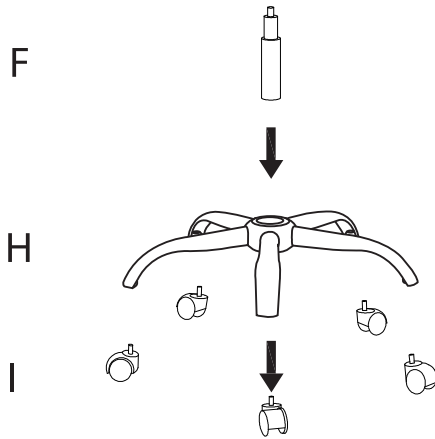

Assembly instructions for the chair base:

- Warning 1:** Do not use a power drill to install the L-shaped metal bracket. A warning triangle with an exclamation mark is shown.
- Warning 2:** Do not use a power drill to install the square metal plate. A warning triangle with an exclamation mark is shown.
- Time:** 30' (30 minutes), indicated by a clock icon.
- Personnel:** 1 person, indicated by a person icon.

<p>A</p>  <p>x 1</p>	<p>B</p>  <p>x 1</p>	<p>C</p>  <p>x 1</p>	<p>D</p>  <p>x 2</p>	<p>E</p>  <p>x 1</p>
---	---	---	--	---

<p>F</p>  <p>x 1</p>	<p>H</p>  <p>x 1</p>	<p>I</p>  <p>x 5</p>	<p>J</p>  <p>M6 x 18</p> <p>x 4</p>
---	---	---	--

<p>K</p>  <p>M6 x 35</p> <p>x 10</p>	<p>L</p>  <p>M6 x 25</p> <p>x 2</p>	<p>M</p>  <p>x 2</p>	<p>P</p>  <p>M6 x 18</p> <p>x 2</p>	<p>N</p>  <p>x 1</p>
---	--	---	---	---

1

2

3

4

9

 <p>N</p>	 <p>J</p> <p>M6</p> <p>x</p> <p>18</p> <p>X 4</p>	 <p>E</p> <p>X 1</p>
--	--	--