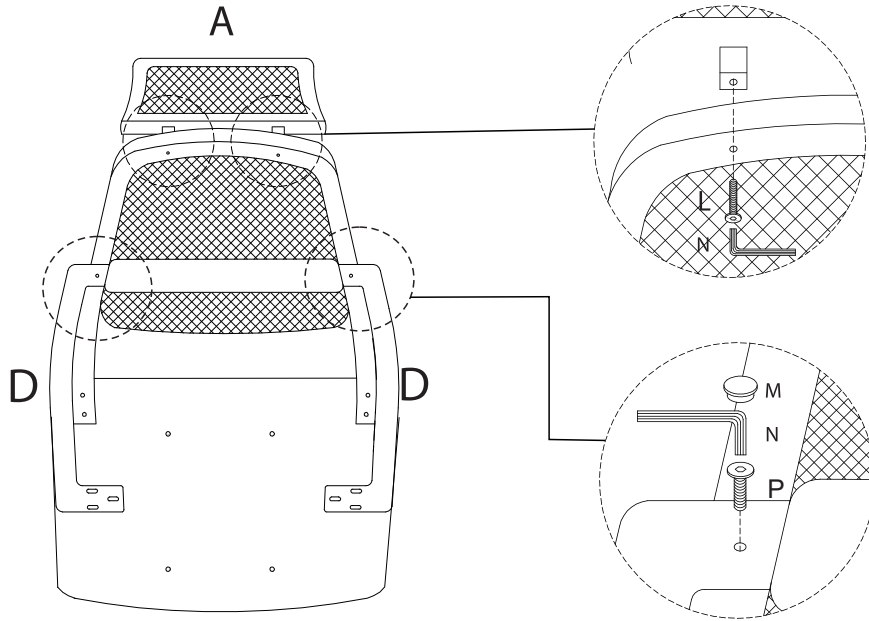

Assembly instructions for the chair base:

- Warning 1:** Do not use a power drill to install the L-shaped metal bracket. A warning triangle with an exclamation mark is shown.
- Warning 2:** Do not use a power drill to install the square metal plate. A warning triangle with an exclamation mark is shown.
- Time:** 30' (30 minutes), indicated by a clock icon.
- Personnel:** 1 person, indicated by a person icon.

<p>K</p>  <p>M6 x 35</p> <p>x 10</p>	<p>L</p>  <p>M6 x 25</p> <p>x 2</p>	<p>M</p>  <p>x 2</p>	<p>P</p>  <p>M6 x 18</p> <p>x 2</p>	<p>N</p>  <p>x 1</p>
---	--	---	---	---

1

2

3

4

9

 <p>N</p>	 <p>J</p> <p>M6</p> <p>x</p> <p>18</p> <p>X 4</p>	 <p>E</p> <p>X 1</p>
--	--	--