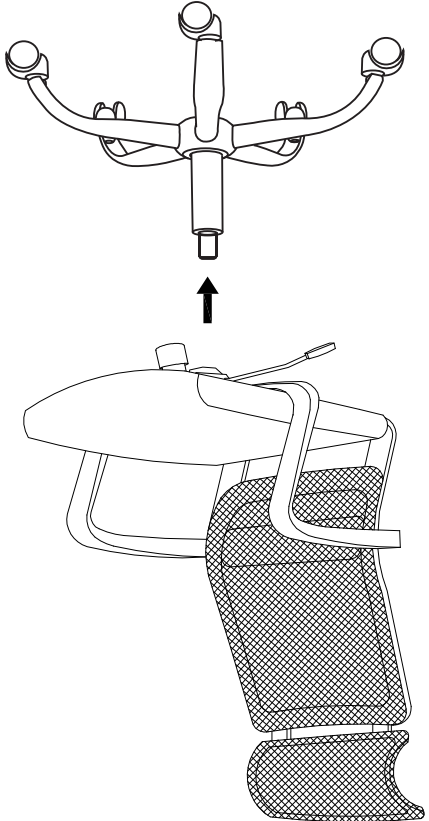

Assembly instructions for the chair base:

- Warning 1:** Do not use a power drill to install the L-shaped metal bracket. A warning triangle with an exclamation mark is shown.
- Warning 2:** Do not use a power drill to install the square metal plate. A warning triangle with an exclamation mark is shown.
- Time:** 30' (30 minutes), indicated by a clock icon.
- Personnel:** 1 person, indicated by a person icon.

<p>K</p>  <p>M6 x 35</p> <p>x 10</p>	<p>L</p>  <p>M6 x 25</p> <p>x 2</p>	<p>M</p>  <p>x 2</p>	<p>P</p>  <p>M6 x 18</p> <p>x 2</p>	<p>N</p>  <p>x 1</p>
---	--	---	---	---

1

2

3

4

9

 <p>N</p>	 <p>J</p> <p>M6</p> <p>x</p> <p>18</p> <p>X 4</p>	 <p>E</p> <p>X 1</p>
--	--	--