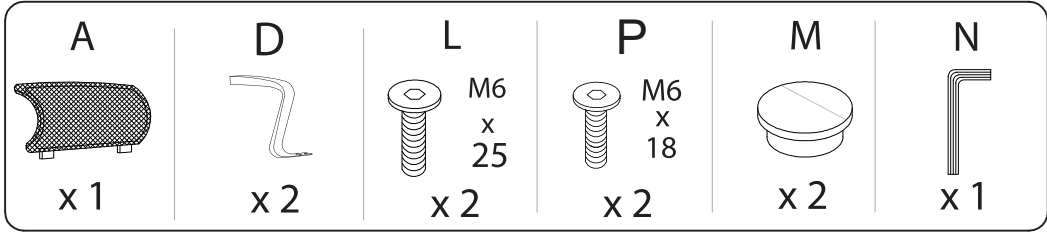

Assembly instructions for the chair base:

- Warning 1:** Do not use a power drill to install the L-shaped metal bracket. A warning triangle with an exclamation mark is shown.
- Warning 2:** Do not use a power drill to install the square metal plate. A warning triangle with an exclamation mark is shown.
- Time:** 30' (30 minutes), indicated by a clock icon.
- Personnel:** 1 person, indicated by a person icon.

<p>A</p>  <p>x 1</p>	<p>B</p>  <p>x 1</p>	<p>C</p>  <p>x 1</p>	<p>D</p>  <p>x 2</p>	<p>E</p>  <p>x 1</p>
---	---	---	--	---

<p>F</p>  <p>x 1</p>	<p>H</p>  <p>x 1</p>	<p>I</p>  <p>x 5</p>	<p>J</p>  <p>M6 x 18</p> <p>x 4</p>
---	---	---	--

<p>K</p>  <p>M6 x 35</p> <p>x 10</p>	<p>L</p>  <p>M6 x 25</p> <p>x 2</p>	<p>M</p>  <p>x 2</p>	<p>P</p>  <p>M6 x 18</p> <p>x 2</p>	<p>N</p>  <p>x 1</p>
---	--	---	---	---

1

2

3

4

9

 <p>N</p>	 <p>J</p> <p>M6</p> <p>x</p> <p>18</p> <p>X 4</p>	 <p>E</p> <p>X 1</p>
--	--	--