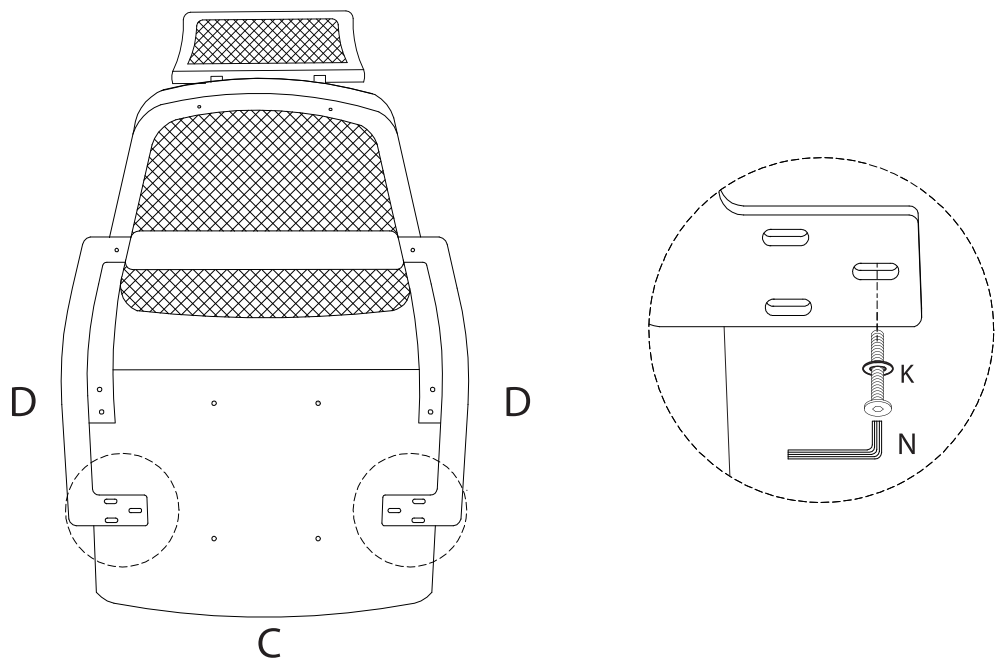

Assembly instructions for the chair base:

- Warning 1:** Do not use a power drill to install the L-shaped metal bracket. A warning triangle with an exclamation mark is shown.
- Warning 2:** Do not use a power drill to install the square metal plate. A warning triangle with an exclamation mark is shown.
- Time:** 30' (30 minutes), indicated by a clock icon.
- Personnel:** 1 person, indicated by a person icon.

<p>K</p>  <p>M6 x 35</p> <p>x 10</p>	<p>L</p>  <p>M6 x 25</p> <p>x 2</p>	<p>M</p>  <p>x 2</p>	<p>P</p>  <p>M6 x 18</p> <p>x 2</p>	<p>N</p>  <p>x 1</p>
---	--	---	---	---

1

2

3

4

9

 <p>N</p>	 <p>J</p> <p>M6</p> <p>x</p> <p>18</p> <p>X 4</p>	 <p>E</p> <p>X 1</p>
--	--	--