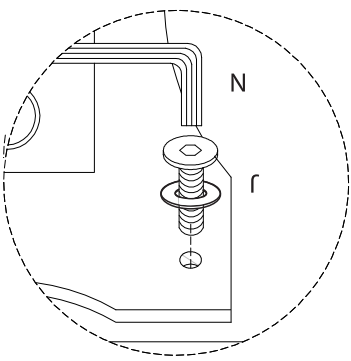

Assembly instructions for the chair base:

- Warning 1:** Do not use a power drill to install the L-shaped metal bracket. A warning triangle with an exclamation mark is shown.
- Warning 2:** Do not use a power drill to install the square metal plate. A warning triangle with an exclamation mark is shown.
- Time:** 30' (30 minutes), indicated by a clock icon.
- Personnel:** 1 person, indicated by a person icon.

<p>K</p>  <p>M6 x 35</p> <p>x 10</p>	<p>L</p>  <p>M6 x 25</p> <p>x 2</p>	<p>M</p>  <p>x 2</p>	<p>P</p>  <p>M6 x 18</p> <p>x 2</p>	<p>N</p>  <p>x 1</p>
---	--	---	---	---

1

2

3

4

9

 <p>N</p>	 <p>J</p> <p>M6</p> <p>x</p> <p>18</p> <p>X 4</p>	 <p>E</p> <p>X 1</p>
--	--	--