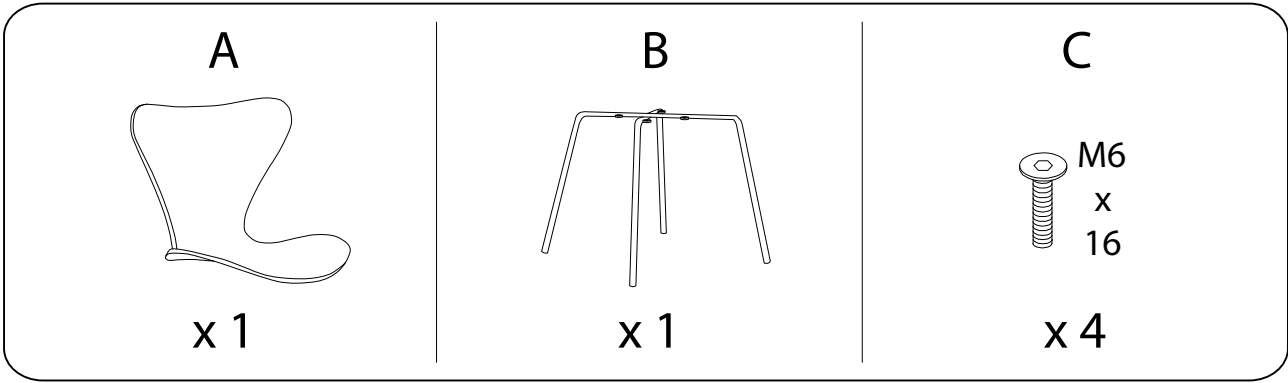

Diagram illustrating assembly instructions and safety warnings:

- Warning 1:** A warning triangle with an exclamation mark is positioned above a box containing an L-shaped bracket and a crossed-out power drill, indicating that a power drill should not be used for this step.
- Warning 2:** A second warning triangle with an exclamation mark is positioned above a box containing a rectangular block and a crossed-out screwdriver, indicating that a screwdriver should not be used for this step.
- Time:** A clock icon is shown next to the text "5'", indicating a 5-minute assembly time.
- Person:** A person icon is shown next to the text "1", indicating that one person is required for assembly.