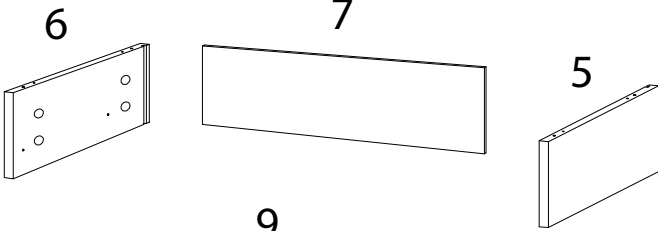

Assembly instructions for the top cabinet:

- Tools: A circle containing a hammer, a screwdriver, and an L-square. A power drill is shown with a diagonal line through it, indicating it is not to be used.
- Warning: A triangle with an exclamation mark.
- Time: A clock icon with the text "60'" below it.

Assembly instructions for the bottom shelving unit:

- Tools: A circle containing a rectangular block being placed on a surface with a grid pattern. A second diagram shows the block being placed on a surface with a diagonal line through it, indicating it is not to be placed on that surface.
- Warning: A triangle with an exclamation mark.
- Personnel: A stick figure icon with the number "1" below it.

13

x 1

A

x 12

B

x 12

C

Ø8
x
30