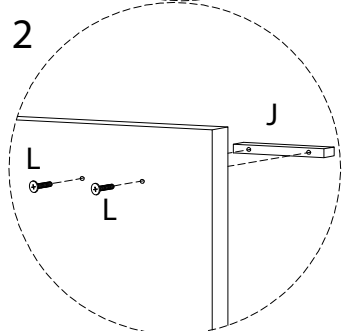

Assembly instructions for the top cabinet:

- Tools: A circle containing a hammer, a screwdriver, and an L-square. A power drill is shown with a diagonal line through it, indicating it is not to be used.
- Warning: A triangle with an exclamation mark.
- Time: A clock icon with the text "60'" below it.

Assembly instructions for the bottom shelving unit:

- Tools: A circle containing a rectangular block being placed on a surface with a grid pattern. A second diagram shows the block being placed on a surface with a diagonal line through it, indicating it is not to be placed on that surface.
- Warning: A triangle with an exclamation mark.
- Personnel: A stick figure icon with the number "1" below it.

4

5

6

7

8

9

10

11