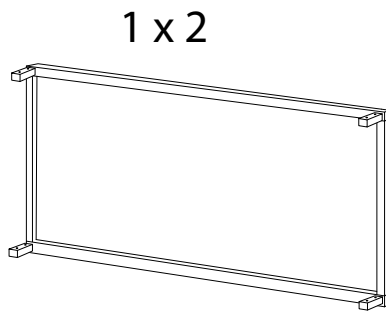

Assembly instructions for the top cabinet:

- Tools: A circle containing a hammer, a screwdriver, and an L-square. A power drill is shown with a diagonal line through it, indicating it is not to be used.
- Warning: A triangle with an exclamation mark.
- Time: A clock icon with the text "60'" below it.

Assembly instructions for the bottom shelving unit:

- Tools: A circle containing a rectangular block being placed on a surface with a grid pattern. A second diagram shows the block being placed on a surface with a diagonal line through it, indicating it is not to be placed on that surface.
- Warning: A triangle with an exclamation mark.
- Personnel: A stick figure icon with the number "1" below it.