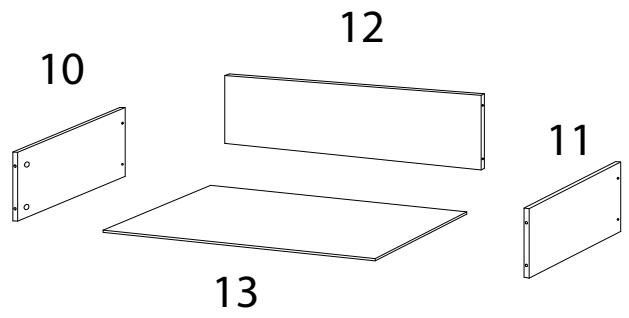

Assembly instructions for the top cabinet:

- Tools: A circle containing a hammer, a screwdriver, and an L-square. A power drill is shown with a diagonal line through it, indicating it is not to be used.
- Warning: A triangle with an exclamation mark.
- Time: A clock icon with the text "60'" below it.

Assembly instructions for the bottom shelving unit:

- Tools: A circle containing a rectangular block being placed on a surface with a grid pattern. A second diagram shows the block being placed on a surface with a diagonal line through it, indicating it is not to be placed on that surface.
- Warning: A triangle with an exclamation mark.
- Personnel: A stick figure icon with the number "1" below it.

13

x 1

A

x 12

B

x 12

C

Ø8
x
30