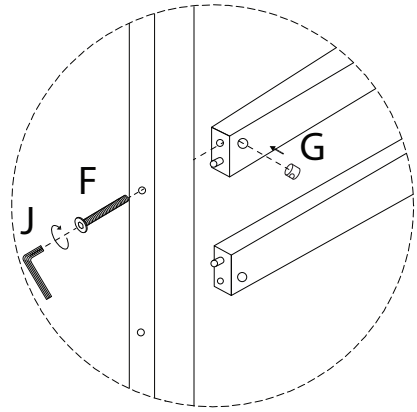

An icon showing an L-shaped metal bracket inside a circle. To its right is a power drill with a diagonal line through it, indicating it should not be used.	A warning triangle with an exclamation mark inside.	A clock face showing approximately 12:30.
An icon showing a rectangular block on a surface with a hatched pattern. To its right is the same block with a screw being inserted into it, crossed out with a diagonal line.	A warning triangle with an exclamation mark inside.	A simple line drawing of a person.

30'

1

A

1

2

3

4