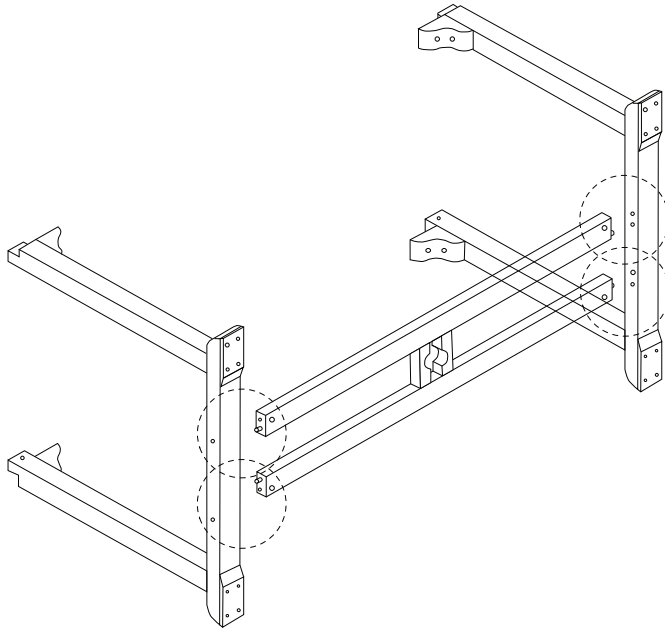

An icon showing an L-shaped metal bracket inside a circle. To its right is a power drill with a diagonal line through it, indicating it should not be used.	A warning triangle with an exclamation mark inside.	A clock face showing approximately 12:30.
An icon showing a rectangular block on a surface with a hatched pattern. To its right is the same block with a screw being inserted into it, crossed out with a diagonal line.	A warning triangle with an exclamation mark inside.	A simple line drawing of a person.

30'

1

A

1

2

3

4