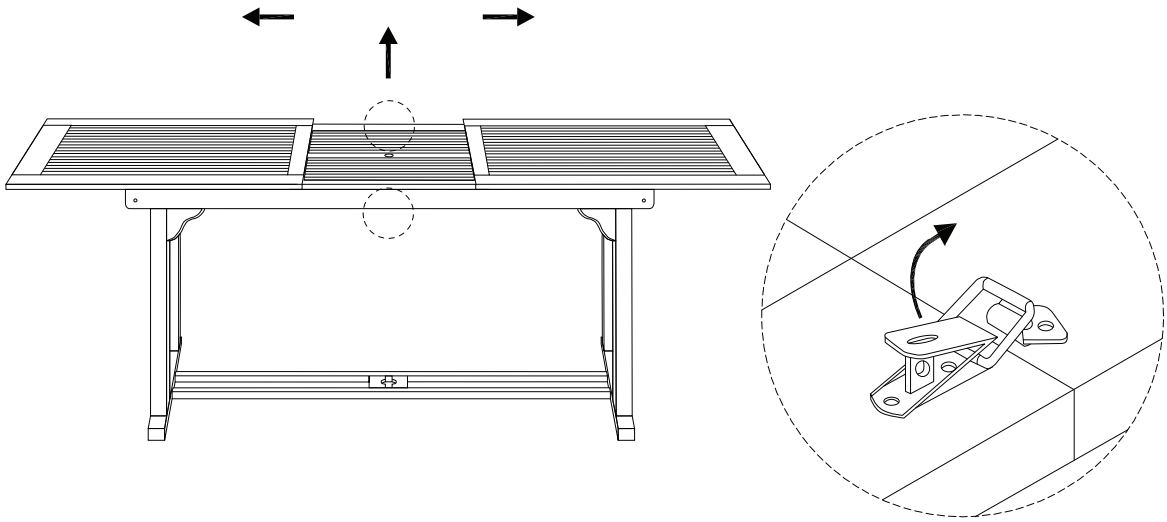

An icon showing an L-shaped metal bracket inside a circle. To its right is a power drill with a diagonal line through it, indicating it should not be used.	A warning triangle with an exclamation mark inside.	A clock face showing approximately 12:30.
An icon showing a rectangular block on a surface with a hatched pattern. To its right is the same block with a screw being inserted into it, crossed out with a diagonal line.	A warning triangle with an exclamation mark inside.	A simple line drawing of a person.

30'

1

A

1

2

3

4