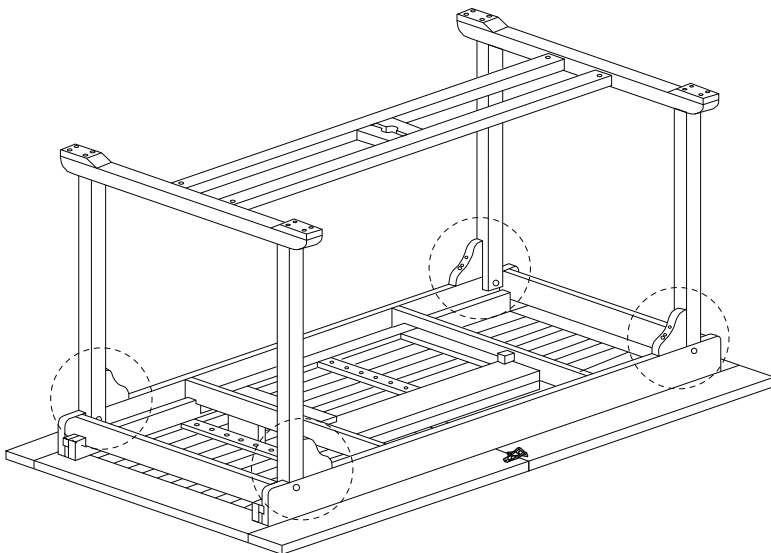

An icon showing an L-shaped metal bracket inside a circle. To its right is a power drill with a diagonal line through it, indicating it should not be used.	A warning triangle with an exclamation mark inside.	A clock face showing approximately 12:30.
An icon showing a rectangular block on a surface with a hatched pattern. To its right is the same block with a screw being inserted into it, crossed out with a diagonal line.	A warning triangle with an exclamation mark inside.	A simple line drawing of a person.

30'

1

A

1

2

3

4