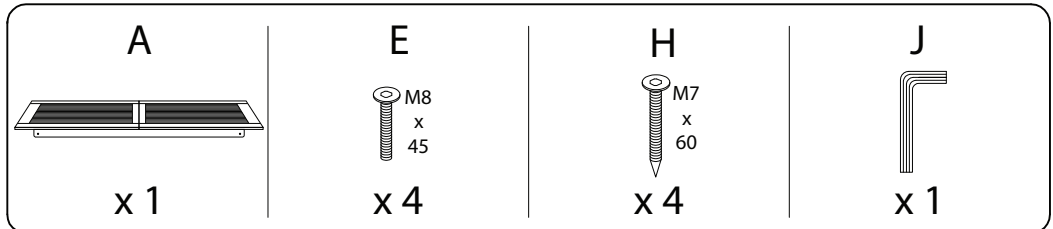

An icon showing an L-shaped metal bracket inside a circle. To its right is a power drill with a diagonal line through it, indicating it should not be used.	A warning triangle with an exclamation mark inside.	A clock face showing approximately 12:30.
An icon showing a rectangular block on a surface with a hatched pattern. To its right is the same block with a screw being inserted into it, crossed out with a diagonal line.	A warning triangle with an exclamation mark inside.	A simple line drawing of a person.

30'

1

A

1

2

3

4