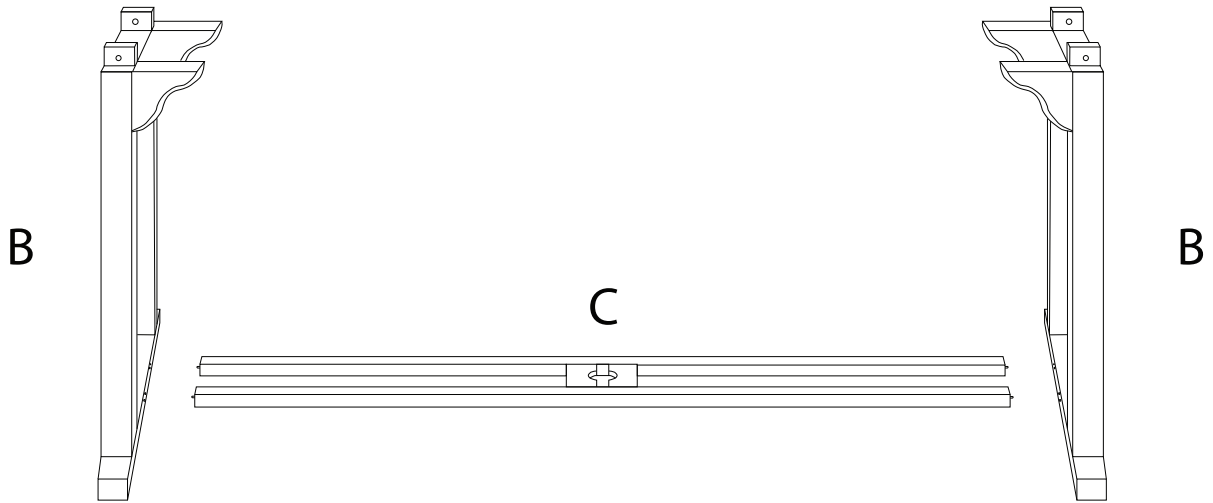

An icon showing an L-shaped metal bracket inside a circle. To its right is a power drill with a diagonal line through it, indicating it should not be used.	A warning triangle with an exclamation mark inside.	A clock face showing approximately 12:30.
An icon showing a rectangular block on a surface with a hatched pattern. To its right is the same block with a screw being inserted into it, crossed out with a diagonal line.	A warning triangle with an exclamation mark inside.	A simple line drawing of a person.

30'

1

A

1

2

3

4