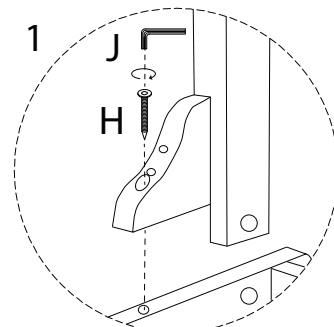

An icon showing an L-shaped metal bracket inside a circle. To its right is a power drill with a diagonal line through it, indicating it should not be used.	A warning triangle with an exclamation mark inside.	A clock face showing approximately 12:30.
An icon showing a rectangular block on a surface with a hatched pattern. To its right is the same block with a screw being inserted into it, crossed out with a diagonal line.	A warning triangle with an exclamation mark inside.	A simple line drawing of a person.

30'

1

A

1

2

3

4