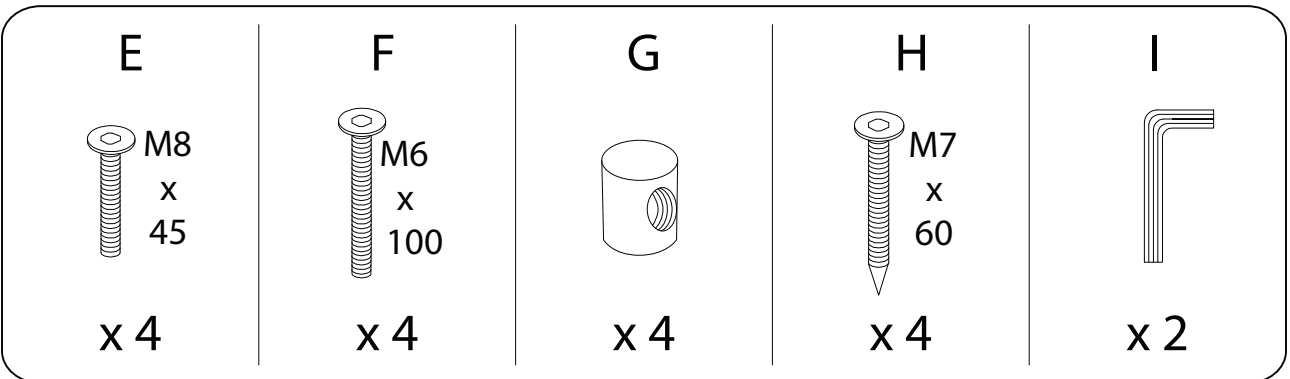

An icon showing an L-shaped metal bracket inside a circle. To its right is a power drill with a diagonal line through it, indicating it should not be used.	A warning triangle with an exclamation mark inside.	A clock face showing approximately 12:30.
An icon showing a rectangular block on a surface with a hatched pattern. To its right is the same block with a screw being inserted into it, crossed out with a diagonal line.	A warning triangle with an exclamation mark inside.	A simple line drawing of a person.

30'

1

A

1

2

3

4