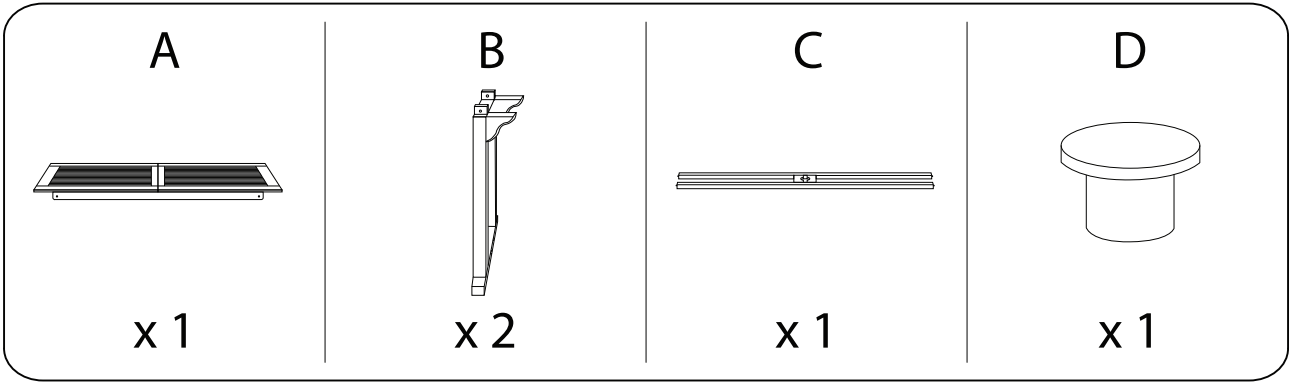

An icon showing an L-shaped metal bracket inside a circle. To its right is a power drill with a diagonal line through it, indicating it should not be used.	A warning triangle with an exclamation mark inside.	A clock face showing approximately 12:30.
An icon showing a rectangular block on a surface with a hatched pattern. To its right is the same block with a screw being inserted into it, crossed out with a diagonal line.	A warning triangle with an exclamation mark inside.	A simple line drawing of a person.

30'

1

A

1

2

3

4