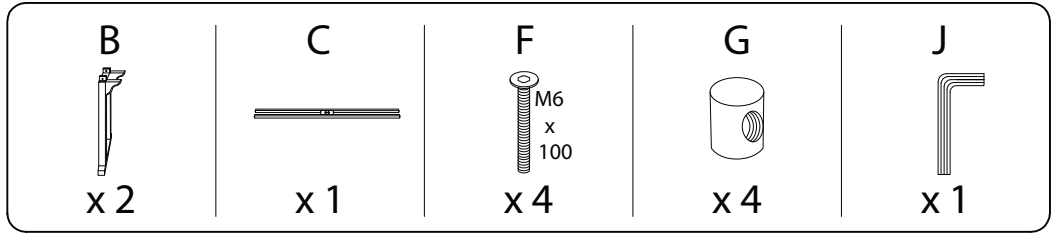

An icon showing an L-shaped metal bracket inside a circle. To its right is a power drill with a diagonal line through it, indicating it should not be used.	A warning triangle with an exclamation mark inside.	A clock face showing approximately 12:30.
An icon showing a rectangular block on a surface with a hatched pattern. To its right is the same block with a screw being inserted into it, crossed out with a diagonal line.	A warning triangle with an exclamation mark inside.	A simple line drawing of a person.

30'

1

A

1

2

3

4