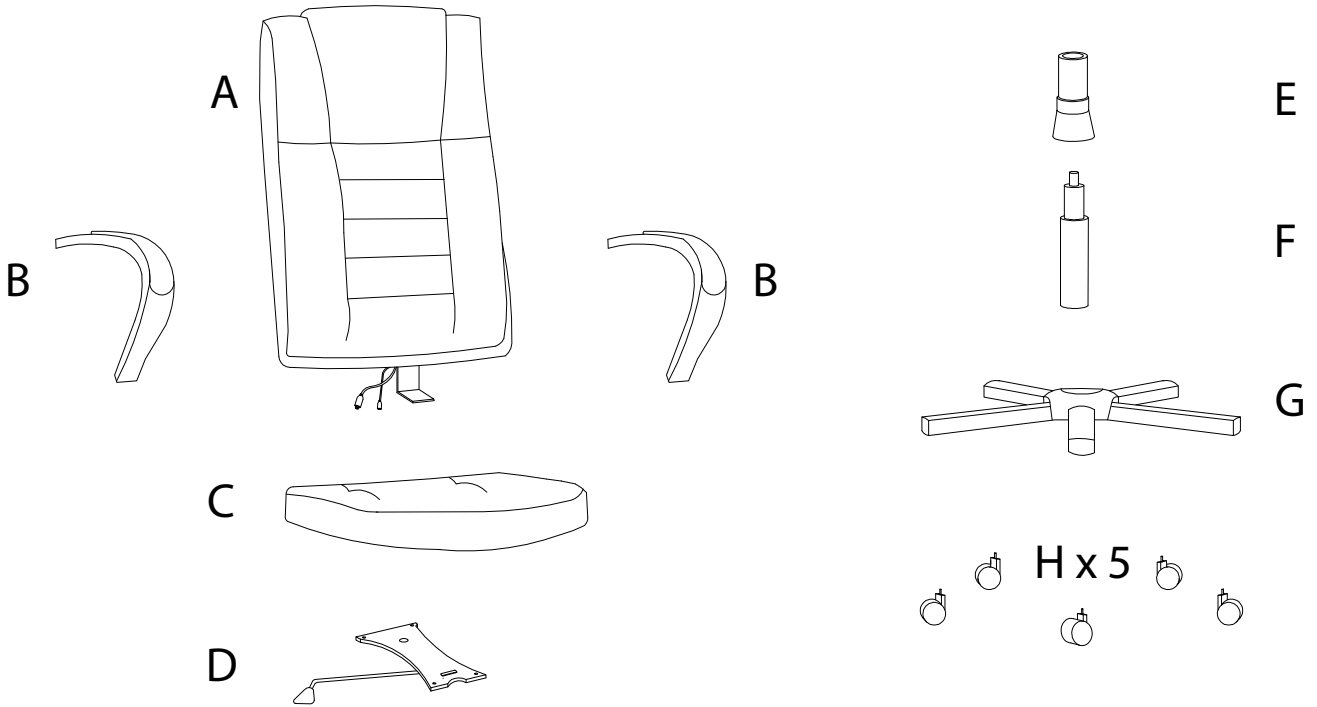

A	B	C	D	E
x 1	x 2	x 1	x 1	x 1

F	G	H	I	J
				M6 x 20
x 1	x 1	x 5	x 4	x 4
K	L	M	N	O
M6 x 25	M8 x 60			
x 4	x 4	x 1	x 1	x 1