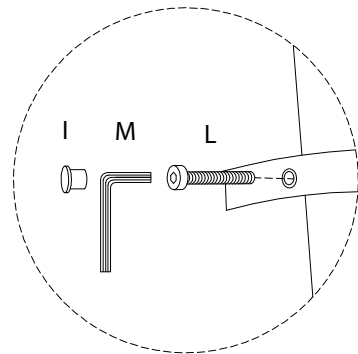

Diagram illustrating safety instructions for assembly:

- Top Section:** Shows a corner bracket in a circle, a crossed-out power drill, and a warning triangle. To the right is a clock icon with the text **30'** below it.
- Bottom Section:** Shows a rectangular block on a textured surface in a circle, a crossed-out block with a screw, and a warning triangle. To the right is a person icon with the text **1** below it.

A	B	C	D	E
				
x 1	x 2	x 1	x 1	x 1

F	G	H	I	J
				 M6 x 20
x 1	x 1	x 5	x 4	x 4
K	L	M	N	O
 M6 x 25	 M8 x 60			
x 4	x 4	x 1	x 1	x 1

1

2

3

A

C

4