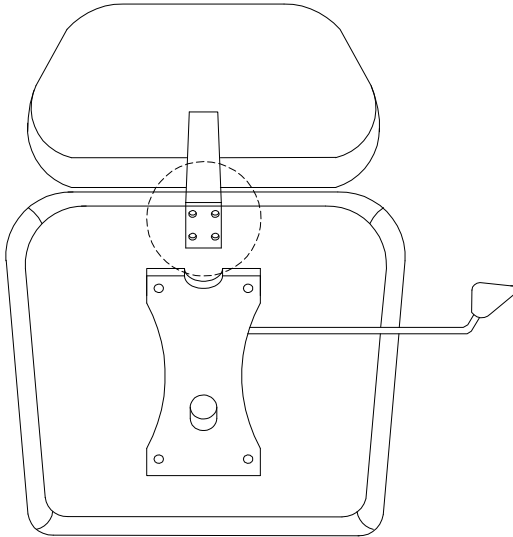

Diagram illustrating safety instructions for assembly:

- Top Section:** Shows a corner bracket in a circle, a crossed-out power drill, and a warning triangle. To the right is a clock icon with the text **30'** below it.
- Bottom Section:** Shows a rectangular block on a textured surface in a circle, a crossed-out block with a screw, and a warning triangle. To the right is a person icon with the text **1** below it.

A	B	C	D	E
				
x 1	x 2	x 1	x 1	x 1

F	G	H	I	J
				 M6 x 20
x 1	x 1	x 5	x 4	x 4
K	L	M	N	O
 M6 x 25	 M8 x 60			
x 4	x 4	x 1	x 1	x 1

1

2

3

A

C

4