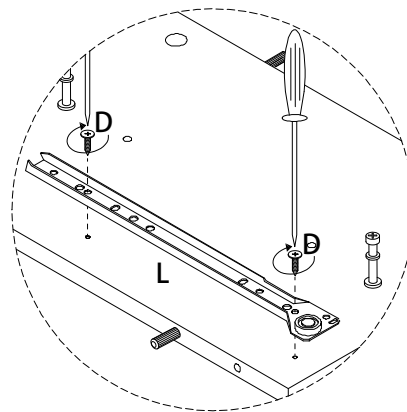

Assembly instructions for step 1/12:

- Tools:** A circle containing a screwdriver and an Allen key. A power drill is shown with a diagonal line through it, indicating it should not be used.
- Warning:** A triangle with an exclamation mark.
- Time:** A clock icon with the text **40'** below it.
- Personnel:** A stick figure icon with the number **1** below it.

1

2

3

4

5

L

x 1

D

M3.5  
x  
12

x 2

6

2

x 1

C

x 4

7