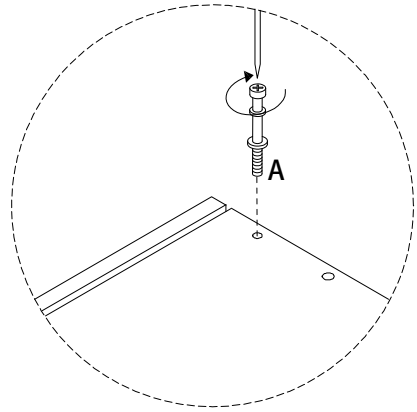

Assembly instructions for step 1/12:

- Tools:** A circle containing a screwdriver and an Allen key. A power drill is shown with a diagonal line through it, indicating it should not be used.
- Warning:** A triangle with an exclamation mark.
- Time:** A clock icon with the text **40'** below it.
- Personnel:** A stick figure icon with the number **1** below it.

1

2

3

4

5

L

x 1

D