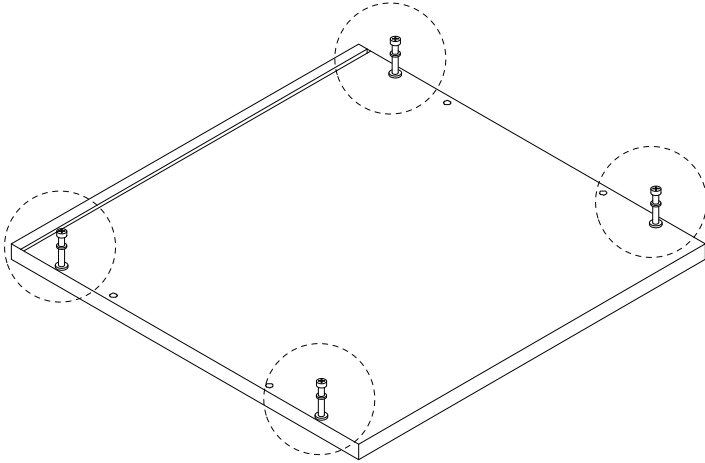

Assembly instructions for step 1/12:

- Tools:** A circle containing a screwdriver and an Allen key. A power drill is shown with a diagonal line through it, indicating it should not be used.
- Warning:** A triangle with an exclamation mark.
- Time:** A clock icon with the text **40'** below it.
- Personnel:** A stick figure icon with the number **1** below it.

1

2

3

4

5

L

x 1

D

1b

1

M

x 1

L

x 1

D

M3.5  
x  
12