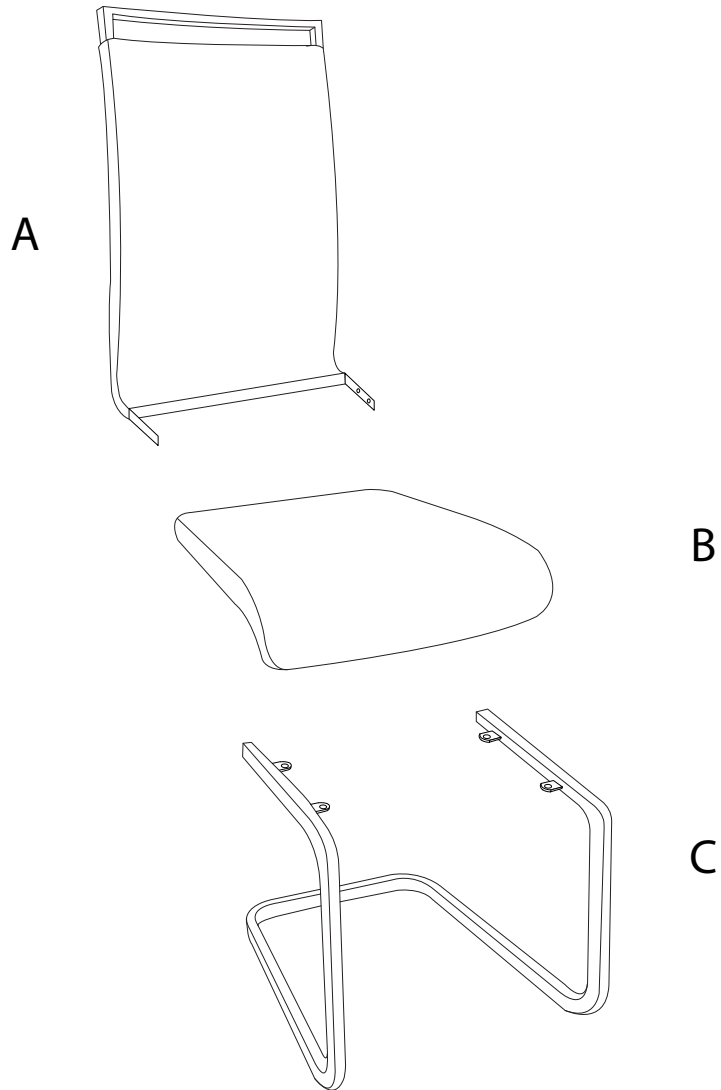

Diagram illustrating assembly instructions and safety warnings:

- Warning 1:** A triangle with an exclamation mark. Below it, a box contains an icon of an L-shaped metal bracket and a crossed-out power drill, indicating that a power drill should not be used for this step.
- Warning 2:** A triangle with an exclamation mark. Below it, a box contains an icon of a rectangular block being placed on a surface and a crossed-out icon of a block being placed on a surface with a screw, indicating that a screw should not be used to secure the block.
- Time:** A clock icon with the text "15'" below it, indicating a 15-minute assembly time.
- Person:** An icon of a person with the text "1" below it, indicating that one person is required for assembly.