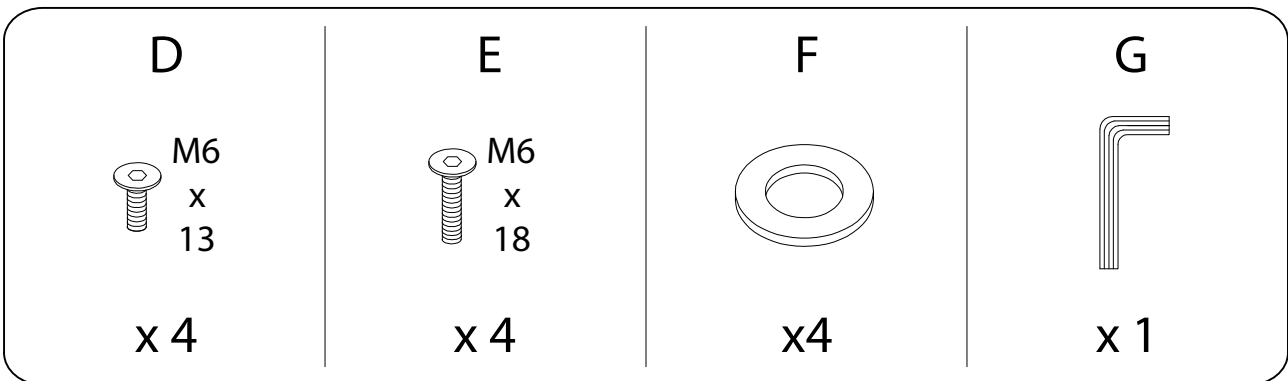

Diagram illustrating assembly instructions and safety warnings:

- Warning 1:** A triangle with an exclamation mark. Below it, a box contains an icon of an L-shaped metal bracket and a crossed-out power drill, indicating that a power drill should not be used for this step.
- Warning 2:** A triangle with an exclamation mark. Below it, a box contains an icon of a rectangular block being placed on a surface and a crossed-out icon of a block being placed on a surface with a screw, indicating that a screw should not be used to secure the block.
- Time:** A clock icon with the text "15'" below it, indicating a 15-minute assembly time.
- Person:** An icon of a person with the text "1" below it, indicating that one person is required for assembly.