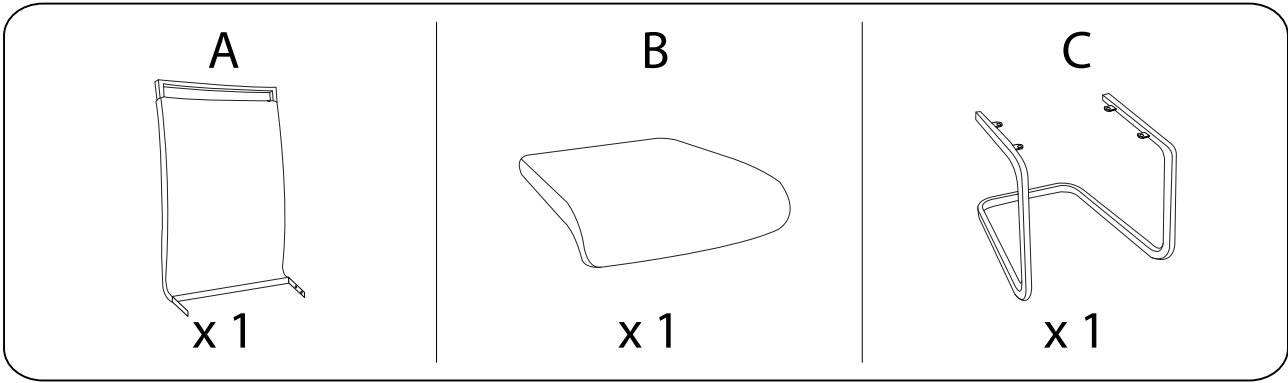

Diagram illustrating assembly instructions and safety warnings:

- Warning 1:** A triangle with an exclamation mark. Below it, a box contains an icon of an L-shaped metal bracket and a crossed-out power drill, indicating that a power drill should not be used for this step.
- Warning 2:** A triangle with an exclamation mark. Below it, a box contains an icon of a rectangular block being placed on a surface and a crossed-out icon of a block being placed on a surface with a screw, indicating that a screw should not be used to secure the block.
- Time:** A clock icon with the text "15'" below it, indicating a 15-minute assembly time.
- Person:** An icon of a person with the text "1" below it, indicating that one person is required for assembly.