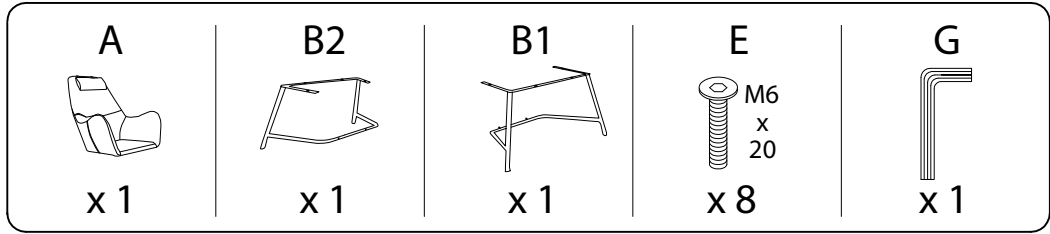

ARRIE

Assembly instructions for the rocking chair, including safety warnings and time/effort indicators.

Warning 1: Do not use a power drill to tighten the L-shaped metal feet. 

Warning 2: Do not place the chair on a soft surface like a rug. 

E	F	G
 <p>M6 x 20</p>	 <p>M6 x 40</p>	
x 8	x 4	x 1

1

2

3

4

5

D

x 1