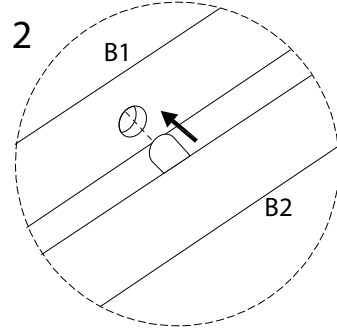

ARRIE

Assembly instructions for the rocking chair, including safety warnings and time/effort indicators.

Warning 1: Do not use a power drill to tighten the L-shaped metal feet. 

Warning 2: Do not place the chair on a soft surface like a rug. 

E	F	G
 <p>M6 x 20</p>	 <p>M6 x 40</p>	
x 8	x 4	x 1

1

2

3

4

5

D

x 1