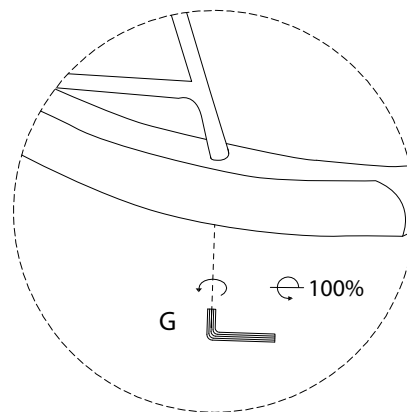

ARRIE

Assembly instructions for the rocking chair, including safety warnings and time/effort indicators.

Warning 1: Do not use a power drill to tighten the L-shaped metal feet. 

Warning 2: Do not place the chair on a soft surface like a rug. 

E	F	G
 <p>M6 x 20</p>	 <p>M6 x 40</p>	
x 8	x 4	x 1

1

2

3

4

5

D

x 1