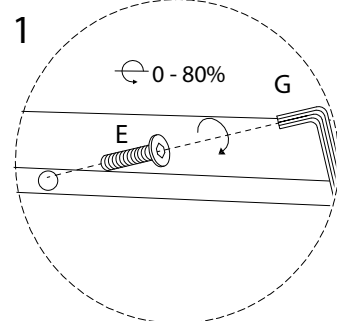

ARRIE

Assembly instructions for the rocking chair, including safety warnings and time/effort indicators.

Warning 1: Do not use a power drill to tighten the L-shaped metal feet. 

Warning 2: Do not place the chair on a soft surface like a rug. 

E	F	G
 <p>M6 x 20</p>	 <p>M6 x 40</p>	
x 8	x 4	x 1

1

2

3

4

5

D

x 1