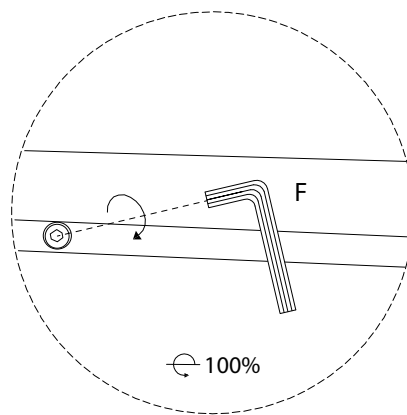

ARRIE

Assembly instructions for the rocking chair, including safety warnings and time/effort indicators.

Warning 1: Do not use a power drill to tighten the L-shaped metal feet. 

Warning 2: Do not place the chair on a soft surface like a rug. 

E	F	G
 <p>M6 x 20</p>	 <p>M6 x 40</p>	
x 8	x 4	x 1

1

2

3

4

5

D

x 1