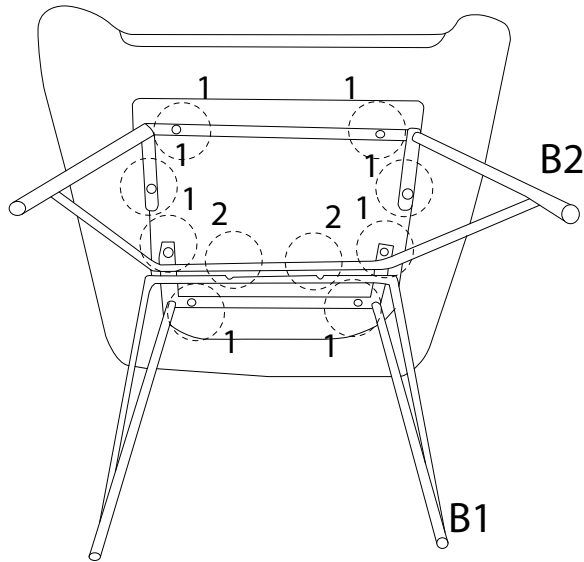

ARRIE

Assembly instructions for the rocking chair, including safety warnings and time/effort indicators.

Warning 1: Do not use a power drill to tighten the L-shaped metal feet. 

Warning 2: Do not place the chair on a soft surface like a rug. 

Time: 30' 

Effort: 1 

A	B1	B2	C	D
				
x 1	x 1	x 1	x 2	x 1

D

A

B1

B2

C x 2

E	F	G
 <p>M6 x 20</p>	 <p>M6 x 40</p>	
x 8	x 4	x 1

1

2

3

4

5

D

x 1