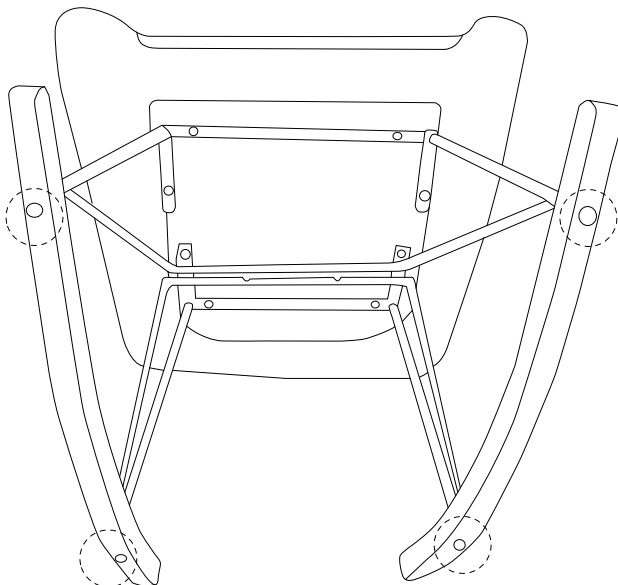

ARRIE

Assembly instructions for the rocking chair, including safety warnings and time/effort indicators.

Warning 1: Do not use a power drill to tighten the L-shaped metal feet. 

Warning 2: Do not place the chair on a soft surface like a rug. 

E	F	G
 <p>M6 x 20</p>	 <p>M6 x 40</p>	
x 8	x 4	x 1

1

2

3

4

5

D

x 1