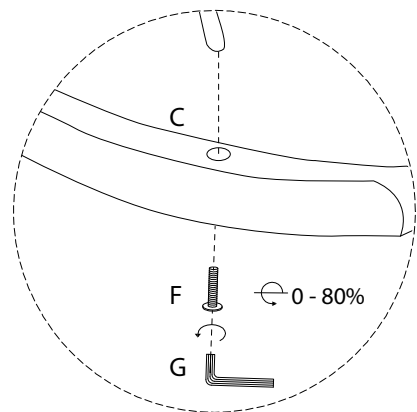

ARRIE

Assembly instructions for the rocking chair, including safety warnings and time/effort indicators.

Warning 1: Do not use a power drill to tighten the L-shaped metal feet. 

Warning 2: Do not place the chair on a soft surface like a rug. 

Time: 30' 

Effort: 1 

A	B1	B2	C	D
				
x 1	x 1	x 1	x 2	x 1

D

A

B1

B2

C x 2

E	F	G
 <p>M6 x 20</p>	 <p>M6 x 40</p>	
x 8	x 4	x 1

1

2

3

4

5

D

x 1