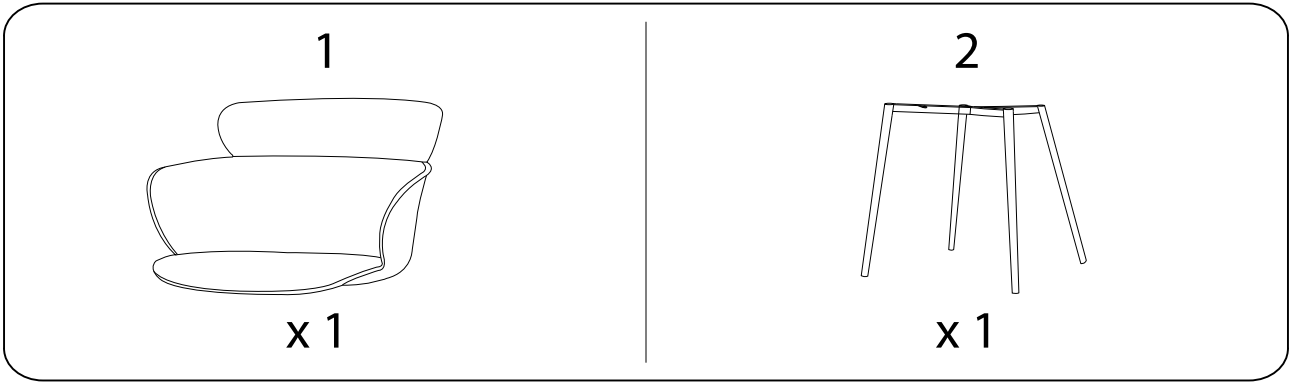

Icon: An L-shaped bracket in a circle and a power drill with a slash through it.

Warning: A triangle with an exclamation mark.

Time: A clock icon.

15'

Icon: A rectangular block on a textured surface in a circle and a block with a slash through it.

Warning: A triangle with an exclamation mark.

Person: A stick figure icon.

1

1

1	2	A	B	C	D	E
						
x1	x1	x4	x4	x4	x1	x4