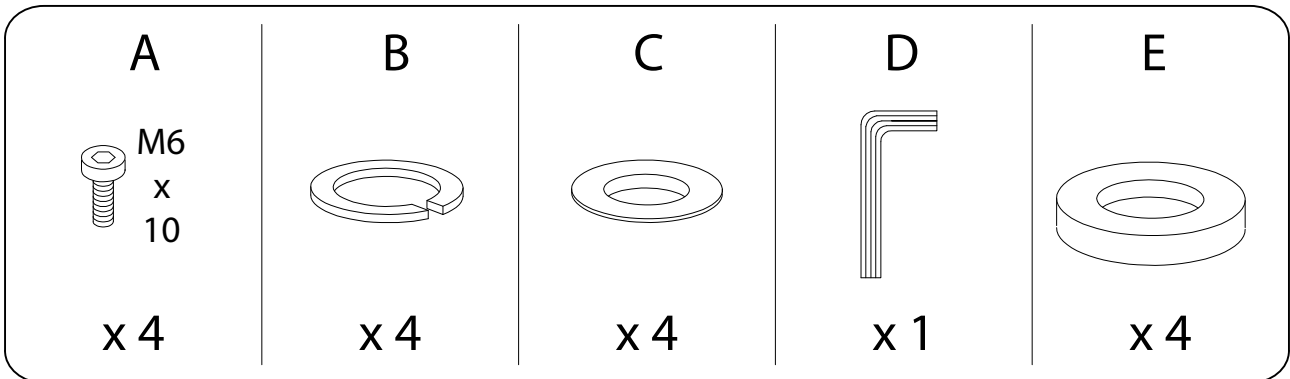

Icon: An L-shaped bracket in a circle and a power drill with a slash through it.

Warning: A triangle with an exclamation mark.

Time: A clock icon.

15'

Icon: A rectangular block on a textured surface in a circle and a block with a slash through it.

Warning: A triangle with an exclamation mark.

Person: A stick figure icon.

1

1

1	2	A	B	C	D	E
						
x1	x1	x4	x4	x4	x1	x4