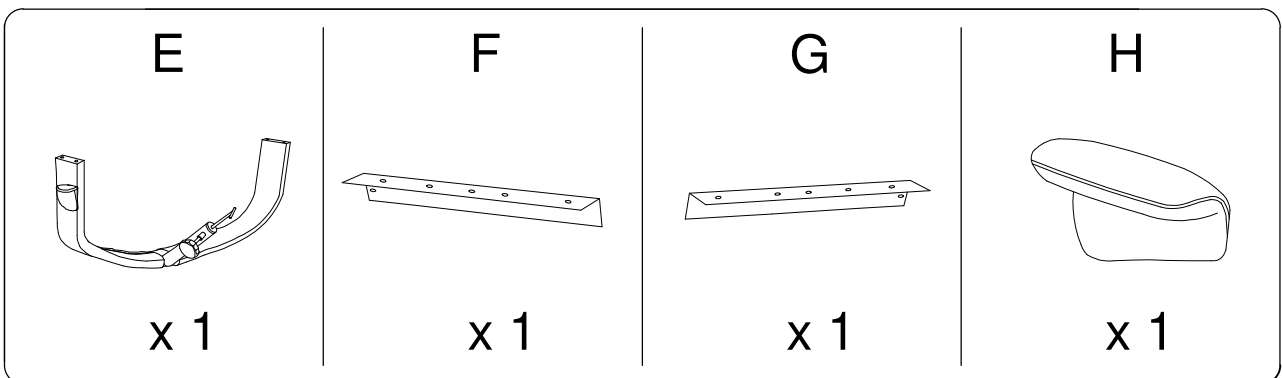

A

B

Warning icons and symbols:

- Top-left: A circle containing two L-shaped brackets, next to a crossed-out power drill icon.
- Top-right: A warning triangle with an exclamation mark.
- Middle-right: A clock icon with the number 60 below it.
- Bottom-left: A circle containing a rectangular block on a textured surface, next to a crossed-out icon of a block being lifted.
- Bottom-right: A warning triangle with an exclamation mark.
- Bottom-right: A stick figure icon with the number 1 below it.

1

2

A

<p>I</p>  <p>x 1</p>	<p>J</p>  <p>M8 x 20</p> <p>x 4</p>	<p>K</p>  <p>M8 x 25</p> <p>x 2</p>	<p>L</p>  <p>M8 x 45</p> <p>x 2</p>	<p>M</p>  <p>M8 x 60</p> <p>x 1</p>	<p>N</p>  <p>M6 x 16</p> <p>x 4</p>
<p>O</p>  <p>M8</p> <p>x 3</p>	<p>P</p>  <p>M6</p> <p>x 1</p>	<p>R</p>  <p>M4</p> <p>x 1</p>	<p>S</p>  <p>x 1</p>	<p>T</p>  <p>x 1</p>	<p>U</p>  <p>x 1</p>