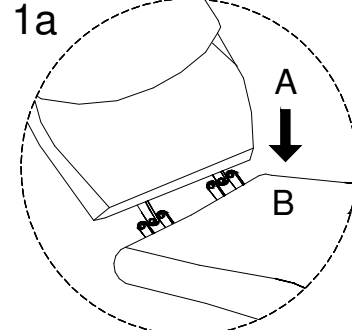

A

B

Warning icons and symbols:

- Top-left: A circle containing two L-shaped brackets, next to a crossed-out power drill icon.
- Top-right: A warning triangle with an exclamation mark.
- Middle-right: A clock icon with the number 60 below it.
- Bottom-left: A circle containing a rectangular block on a textured surface, next to a crossed-out icon of a block being lifted.
- Bottom-right: A warning triangle with an exclamation mark.
- Bottom-right: A stick figure icon with the number 1 below it.

1

2

A

<p>I</p>  <p>x 1</p>	<p>J</p>  <p>M8 x 20</p> <p>x 4</p>	<p>K</p>  <p>M8 x 25</p> <p>x 2</p>	<p>L</p>  <p>M8 x 45</p> <p>x 2</p>	<p>M</p>  <p>M8 x 60</p> <p>x 1</p>	<p>N</p>  <p>M6 x 16</p> <p>x 4</p>
<p>O</p>  <p>M8</p> <p>x 3</p>	<p>P</p>  <p>M6</p> <p>x 1</p>	<p>R</p>  <p>M4</p> <p>x 1</p>	<p>S</p>  <p>x 1</p>	<p>T</p>  <p>x 1</p>	<p>U</p>  <p>x 1</p>

1

2

3

4

5

6

7

8

B

A

x 1

B

x 1

C

x 1

A