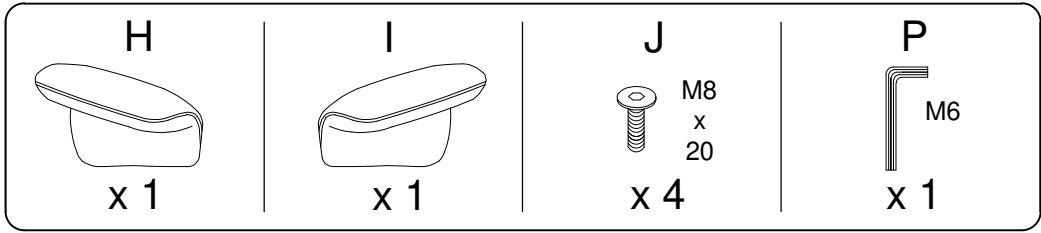

A

B

Warning icons and symbols:

- Top-left: A circle containing two L-shaped brackets, next to a crossed-out power drill icon.
- Top-right: A warning triangle with an exclamation mark.
- Middle-right: A clock icon with the number 60 below it.
- Bottom-left: A circle containing a rectangular block on a textured surface, next to a crossed-out icon of a block being lifted.
- Bottom-right: A warning triangle with an exclamation mark.
- Bottom-right: A stick figure icon with the number 1 below it.

1

2

A

<p>I</p>  <p>x 1</p>	<p>J</p>  <p>M8 x 20</p> <p>x 4</p>	<p>K</p>  <p>M8 x 25</p> <p>x 2</p>	<p>L</p>  <p>M8 x 45</p> <p>x 2</p>	<p>M</p>  <p>M8 x 60</p> <p>x 1</p>	<p>N</p>  <p>M6 x 16</p> <p>x 4</p>
<p>O</p>  <p>M8</p> <p>x 3</p>	<p>P</p>  <p>M6</p> <p>x 1</p>	<p>R</p>  <p>M4</p> <p>x 1</p>	<p>S</p>  <p>x 1</p>	<p>T</p>  <p>x 1</p>	<p>U</p>  <p>x 1</p>

1

2

3

4

5

6

7

8

B

A

x 1

B

x 1

C

x 1

A