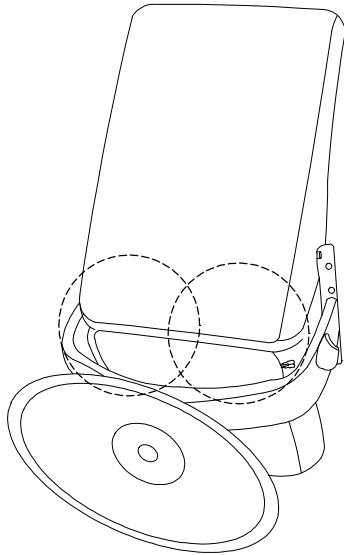

A

B

Warning icons and symbols:

- Top-left: A circle containing two L-shaped brackets, next to a crossed-out power drill icon.
- Top-right: A warning triangle with an exclamation mark.
- Middle-right: A clock icon with the number 60 below it.
- Bottom-left: A circle containing a rectangular block on a textured surface, next to a crossed-out icon of a block being lifted.
- Bottom-right: A warning triangle with an exclamation mark.
- Bottom-right: A stick figure icon with the number 1 below it.

1

2

3

4

5

6

7

8

B

A

x 1

B

x 1

C

x 1

A