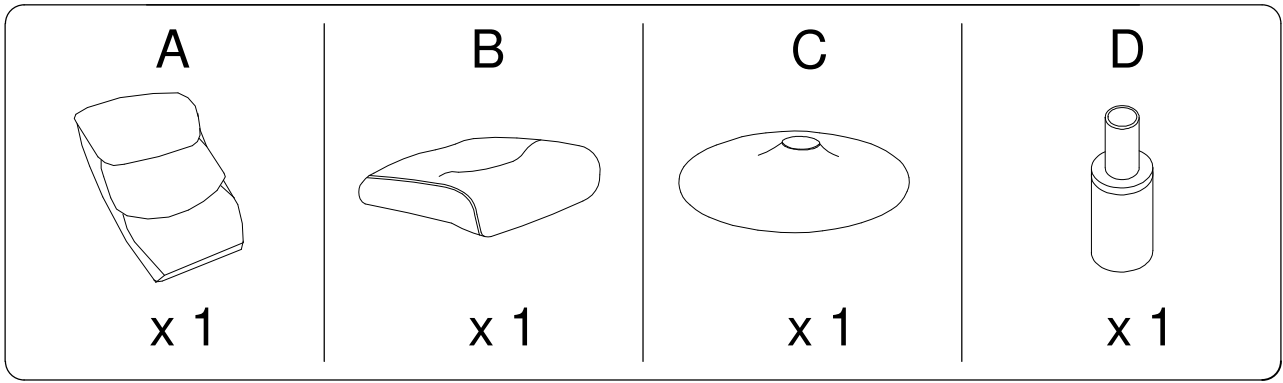

A

B

Warning icons and symbols:

- Top-left: A circle containing two L-shaped brackets, next to a crossed-out power drill icon.
- Top-right: A warning triangle with an exclamation mark.
- Middle-right: A clock icon with the number 60 below it.
- Bottom-left: A circle containing a rectangular block on a textured surface, next to a crossed-out icon of a block being lifted.
- Bottom-right: A warning triangle with an exclamation mark.
- Bottom-right: A stick figure icon with the number 1 below it.

1

2

A

<p>I</p>  <p>x 1</p>	<p>J</p>  <p>M8 x 20</p> <p>x 4</p>	<p>K</p>  <p>M8 x 25</p> <p>x 2</p>	<p>L</p>  <p>M8 x 45</p> <p>x 2</p>	<p>M</p>  <p>M8 x 60</p> <p>x 1</p>	<p>N</p>  <p>M6 x 16</p> <p>x 4</p>
<p>O</p>  <p>M8</p> <p>x 3</p>	<p>P</p>  <p>M6</p> <p>x 1</p>	<p>R</p>  <p>M4</p> <p>x 1</p>	<p>S</p>  <p>x 1</p>	<p>T</p>  <p>x 1</p>	<p>U</p>  <p>x 1</p>