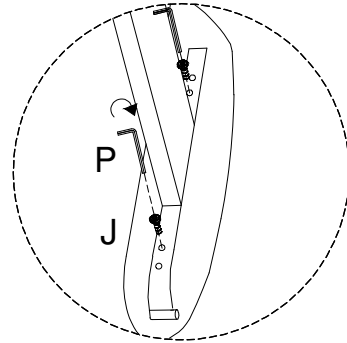

A

B

Warning icons and symbols:

- Top-left: A circle containing two L-shaped brackets, next to a crossed-out power drill icon.
- Top-right: A warning triangle with an exclamation mark.
- Middle-right: A clock icon with the number 60 below it.
- Bottom-left: A circle containing a rectangular block on a textured surface, next to a crossed-out icon of a block being lifted.
- Bottom-right: A warning triangle with an exclamation mark.
- Bottom-right: A stick figure icon with the number 1 below it.

1

2

A

<p>I</p>  <p>x 1</p>	<p>J</p>  <p>M8 x 20</p> <p>x 4</p>	<p>K</p>  <p>M8 x 25</p> <p>x 2</p>	<p>L</p>  <p>M8 x 45</p> <p>x 2</p>	<p>M</p>  <p>M8 x 60</p> <p>x 1</p>	<p>N</p>  <p>M6 x 16</p> <p>x 4</p>
<p>O</p>  <p>M8</p> <p>x 3</p>	<p>P</p>  <p>M6</p> <p>x 1</p>	<p>R</p>  <p>M4</p> <p>x 1</p>	<p>S</p>  <p>x 1</p>	<p>T</p>  <p>x 1</p>	<p>U</p>  <p>x 1</p>

1

2

3

4

5

6

7

8

B

A

x 1

B

x 1

C

x 1

A