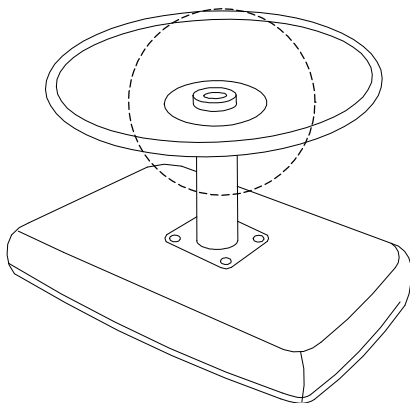

A

B

Warning icons and symbols:

- Top-left: A circle containing two L-shaped brackets, next to a crossed-out power drill icon.
- Top-right: A warning triangle with an exclamation mark.
- Middle-right: A clock icon with the number 60 below it.
- Bottom-left: A circle containing a rectangular block on a textured surface, next to a crossed-out icon of a block being lifted.
- Bottom-right: A warning triangle with an exclamation mark.
- Bottom-right: A stick figure icon with the number 1 below it.

1

2

A

<p>I</p>  <p>x 1</p>	<p>J</p>  <p>M8 x 20</p> <p>x 4</p>	<p>K</p>  <p>M8 x 25</p> <p>x 2</p>	<p>L</p>  <p>M8 x 45</p> <p>x 2</p>	<p>M</p>  <p>M8 x 60</p> <p>x 1</p>	<p>N</p>  <p>M6 x 16</p> <p>x 4</p>
<p>O</p>  <p>M8</p> <p>x 3</p>	<p>P</p>  <p>M6</p> <p>x 1</p>	<p>R</p>  <p>M4</p> <p>x 1</p>	<p>S</p>  <p>x 1</p>	<p>T</p>  <p>x 1</p>	<p>U</p>  <p>x 1</p>