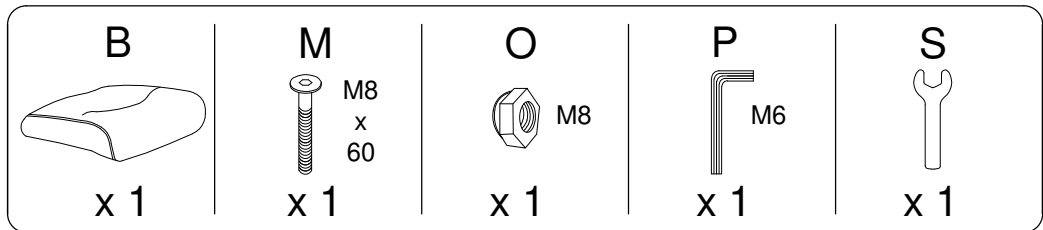

A

B

Warning icons and symbols:

- Top-left: A circle containing two L-shaped brackets, next to a crossed-out power drill icon.
- Top-right: A warning triangle with an exclamation mark.
- Middle-right: A clock icon with the number 60 below it.
- Bottom-left: A circle containing a rectangular block on a textured surface, next to a crossed-out icon of a block being lifted.
- Bottom-right: A warning triangle with an exclamation mark.
- Bottom-right: A stick figure icon with the number 1 below it.

1

2

A

<p>I</p>  <p>x 1</p>	<p>J</p>  <p>M8 x 20</p> <p>x 4</p>	<p>K</p>  <p>M8 x 25</p> <p>x 2</p>	<p>L</p>  <p>M8 x 45</p> <p>x 2</p>	<p>M</p>  <p>M8 x 60</p> <p>x 1</p>	<p>N</p>  <p>M6 x 16</p> <p>x 4</p>
<p>O</p>  <p>M8</p> <p>x 3</p>	<p>P</p>  <p>M6</p> <p>x 1</p>	<p>R</p>  <p>M4</p> <p>x 1</p>	<p>S</p>  <p>x 1</p>	<p>T</p>  <p>x 1</p>	<p>U</p>  <p>x 1</p>

1

2

3

4

5

6

7

8

B

A

x 1

B

x 1

C

x 1

A