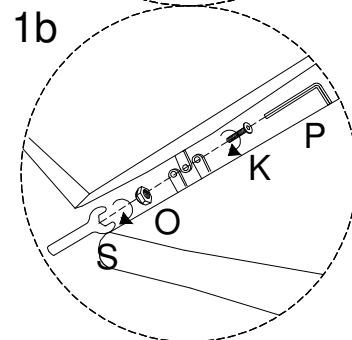

A

B

Warning icons and symbols:

- Top-left: A circle containing two L-shaped brackets, next to a crossed-out power drill icon.
- Top-right: A warning triangle with an exclamation mark.
- Middle-right: A clock icon with the number 60 below it.
- Bottom-left: A circle containing a rectangular block on a textured surface, next to a crossed-out icon of a block being lifted.
- Bottom-right: A warning triangle with an exclamation mark.
- Bottom-right: A stick figure icon with the number 1 below it.

1

2

A

<p>I</p>  <p>x 1</p>	<p>J</p>  <p>M8 x 20</p> <p>x 4</p>	<p>K</p>  <p>M8 x 25</p> <p>x 2</p>	<p>L</p>  <p>M8 x 45</p> <p>x 2</p>	<p>M</p>  <p>M8 x 60</p> <p>x 1</p>	<p>N</p>  <p>M6 x 16</p> <p>x 4</p>
<p>O</p>  <p>M8</p> <p>x 3</p>	<p>P</p>  <p>M6</p> <p>x 1</p>	<p>R</p>  <p>M4</p> <p>x 1</p>	<p>S</p>  <p>x 1</p>	<p>T</p>  <p>x 1</p>	<p>U</p>  <p>x 1</p>

1

2

3

4

5

6

7

8

B

A

x 1

B

x 1

C

x 1

A