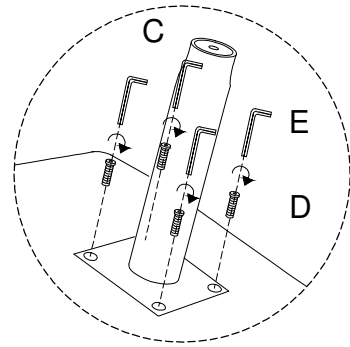

A

B

Warning icons and symbols:

- Top-left: A circle containing two L-shaped brackets, next to a crossed-out power drill icon.
- Top-right: A warning triangle with an exclamation mark.
- Middle-right: A clock icon with the number 60 below it.
- Bottom-left: A circle containing a rectangular block on a textured surface, next to a crossed-out icon of a block being lifted.
- Bottom-right: A warning triangle with an exclamation mark.
- Bottom-right: A stick figure icon with the number 1 below it.

1

2

A

<p>I</p>  <p>x 1</p>	<p>J</p>  <p>M8 x 20</p> <p>x 4</p>	<p>K</p>  <p>M8 x 25</p> <p>x 2</p>	<p>L</p>  <p>M8 x 45</p> <p>x 2</p>	<p>M</p>  <p>M8 x 60</p> <p>x 1</p>	<p>N</p>  <p>M6 x 16</p> <p>x 4</p>
<p>O</p>  <p>M8</p> <p>x 3</p>	<p>P</p>  <p>M6</p> <p>x 1</p>	<p>R</p>  <p>M4</p> <p>x 1</p>	<p>S</p>  <p>x 1</p>	<p>T</p>  <p>x 1</p>	<p>U</p>  <p>x 1</p>