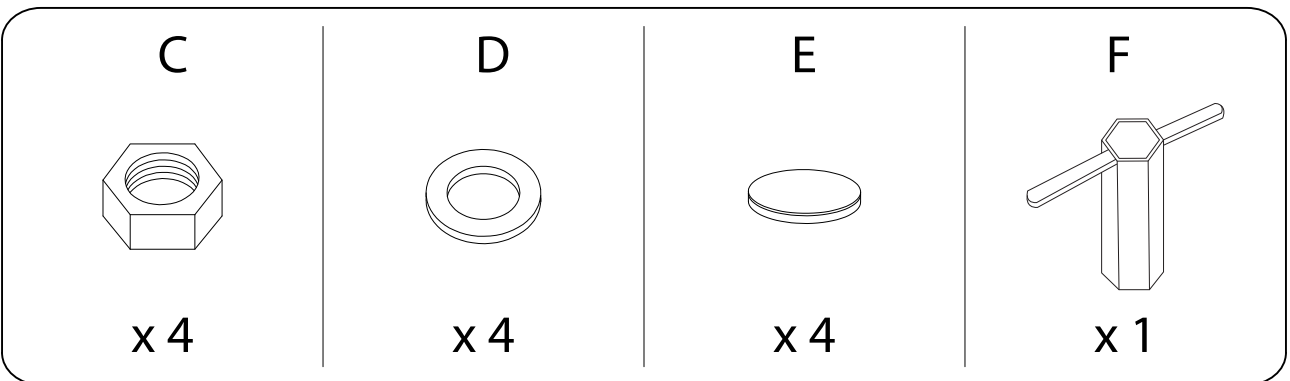

Diagram illustrating assembly instructions and safety warnings:

- Warning 1:** A crossed-out power drill icon indicates that a power drill should not be used for assembly.
- Warning 2:** A crossed-out icon of a block being cut by a saw indicates that the table should not be cut or modified.
- Time:** A clock icon with the text "20'" indicates that the assembly time is approximately 20 minutes.
- Person:** An icon of a person with the number "1" below it indicates that one person is required for assembly.

1

2

3

E

x 4