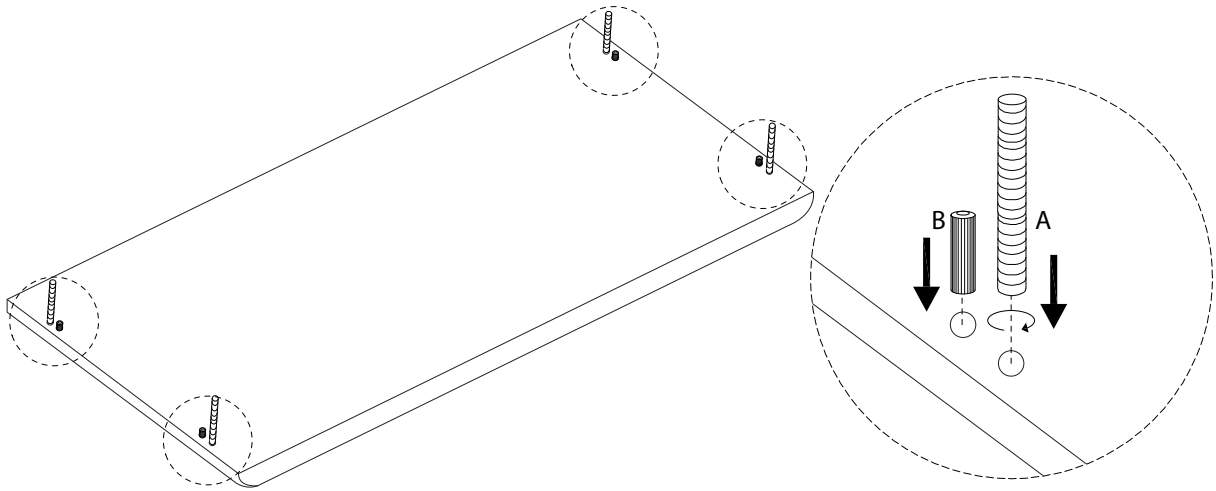

Diagram illustrating assembly instructions and safety warnings:

- Warning 1:** A crossed-out power drill icon indicates that a power drill should not be used for assembly.
- Warning 2:** A crossed-out icon of a block being cut by a saw indicates that the table should not be cut or modified.
- Time:** A clock icon with the text "20'" indicates that the assembly time is approximately 20 minutes.
- Person:** An icon of a person with the number "1" below it indicates that one person is required for assembly.

1

2

3

E

x 4