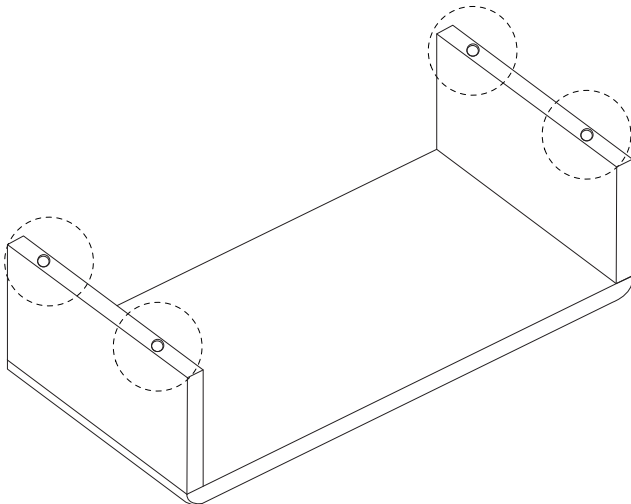

Diagram illustrating assembly instructions and safety warnings:

- Warning 1:** A crossed-out power drill icon indicates that a power drill should not be used for assembly.
- Warning 2:** A crossed-out icon of a block being cut by a saw indicates that the table should not be cut or modified.
- Time:** A clock icon with the text "20'" indicates that the assembly time is approximately 20 minutes.
- Person:** An icon of a person with the number "1" below it indicates that one person is required for assembly.

1

2

3

E

x 4