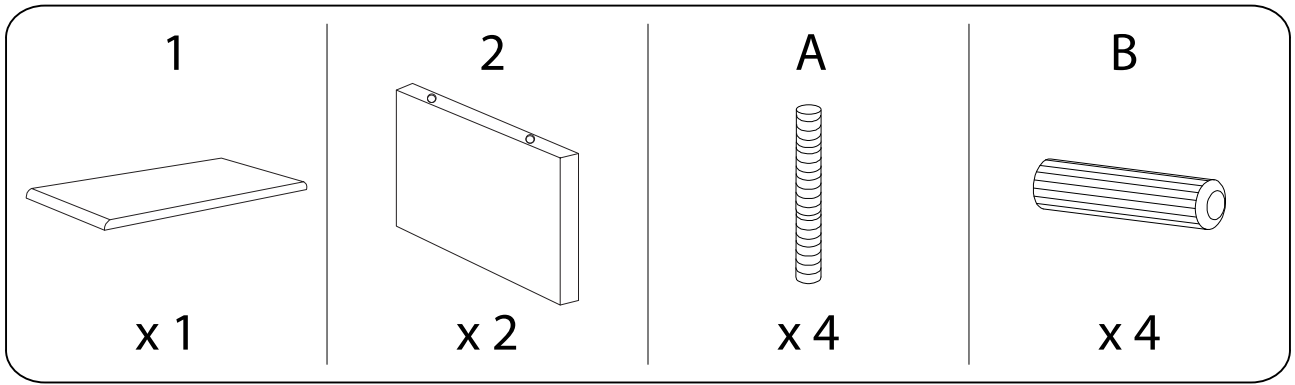

Diagram illustrating assembly instructions and safety warnings:

- Warning 1:** A crossed-out power drill icon indicates that a power drill should not be used for assembly.
- Warning 2:** A crossed-out icon of a block being cut by a saw indicates that the table should not be cut or modified.
- Time:** A clock icon with the text "20'" indicates that the assembly time is approximately 20 minutes.
- Person:** An icon of a person with the number "1" below it indicates that one person is required for assembly.

1

2

3

E

x 4