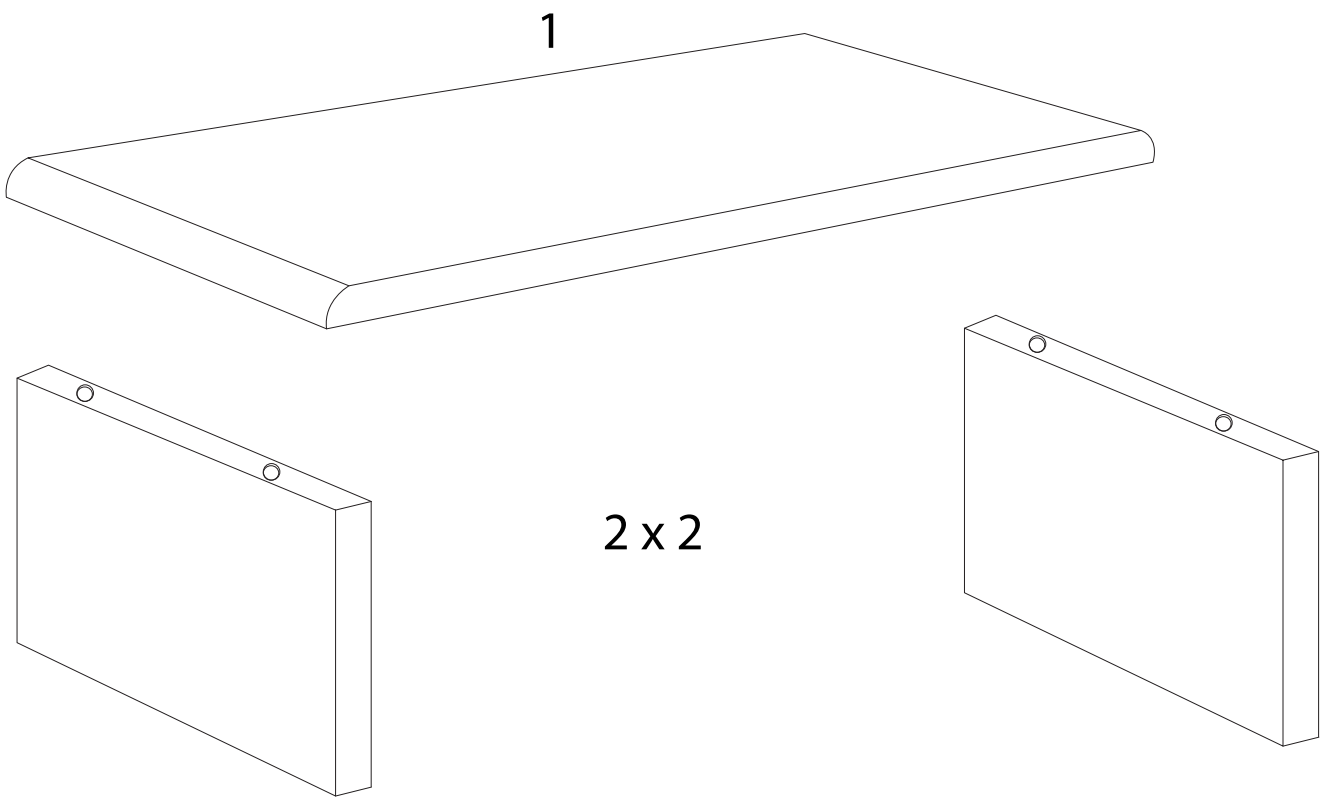

Diagram illustrating assembly instructions and safety warnings:

- Warning 1:** A crossed-out power drill icon indicates that a power drill should not be used for assembly.
- Warning 2:** A crossed-out icon of a block being cut by a saw indicates that the table should not be cut or modified.
- Time:** A clock icon with the text "20'" indicates that the assembly time is approximately 20 minutes.
- Person:** An icon of a person with the number "1" below it indicates that one person is required for assembly.

1

2

3

E

x 4