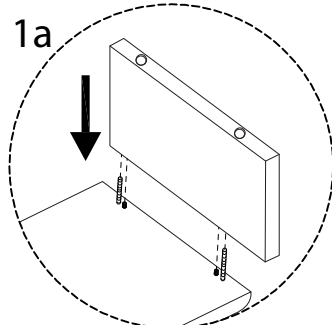

Diagram illustrating assembly instructions and safety warnings:

- Warning 1:** A crossed-out power drill icon indicates that a power drill should not be used for assembly.
- Warning 2:** A crossed-out icon of a block being cut by a saw indicates that the table should not be cut or modified.
- Time:** A clock icon with the text "20'" indicates that the assembly time is approximately 20 minutes.
- Person:** An icon of a person with the number "1" below it indicates that one person is required for assembly.

1

2

3

E

x 4