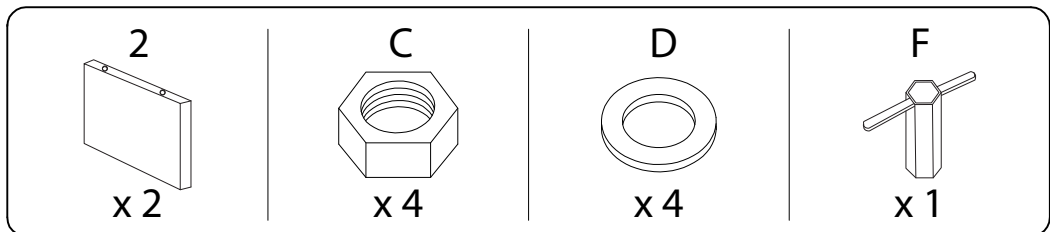

Diagram illustrating assembly instructions and safety warnings:

- Warning 1:** A crossed-out power drill icon indicates that a power drill should not be used for assembly.
- Warning 2:** A crossed-out icon of a block being cut by a saw indicates that the table should not be cut or modified.
- Time:** A clock icon with the text "20'" indicates that the assembly time is approximately 20 minutes.
- Person:** An icon of a person with the number "1" below it indicates that one person is required for assembly.

1

2

3

E

x 4