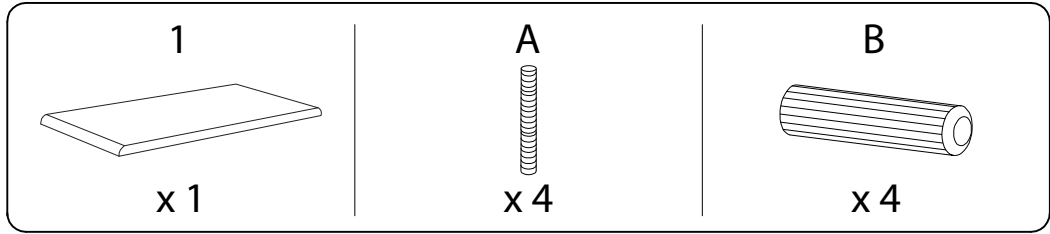

Diagram illustrating assembly instructions and safety warnings:

- Warning 1:** A crossed-out power drill icon indicates that a power drill should not be used for assembly.
- Warning 2:** A crossed-out icon of a block being cut by a saw indicates that the table should not be cut or modified.
- Time:** A clock icon with the text "20'" indicates that the assembly time is approximately 20 minutes.
- Person:** An icon of a person with the number "1" below it indicates that one person is required for assembly.

1

2

3

E

x 4