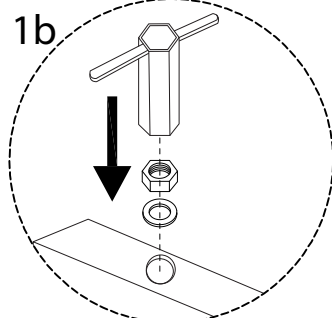

Diagram illustrating assembly instructions and safety warnings:

- Warning 1:** A crossed-out power drill icon indicates that a power drill should not be used for assembly.
- Warning 2:** A crossed-out icon of a block being cut by a saw indicates that the table should not be cut or modified.
- Time:** A clock icon with the text "20'" indicates that the assembly time is approximately 20 minutes.
- Person:** An icon of a person with the number "1" below it indicates that one person is required for assembly.

1

2

3

E

x 4