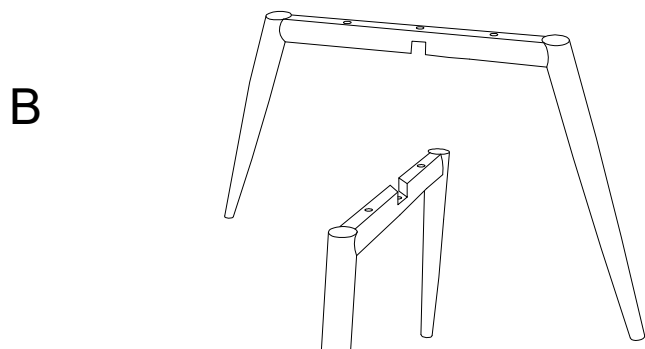

Assembly instructions for the chair, including icons for tools and materials, a warning symbol, a time indicator, and a person icon.

The instructions are organized into two rows:

- Top Row:** A box containing an icon of an L-shaped metal bracket and a crossed-out power drill icon. To the right is a warning triangle with an exclamation mark. Further right is a clock icon with the text "20'" below it.
- Bottom Row:** A box containing an icon of a rectangular block being placed on a textured surface and a crossed-out icon of a block being cut. To the right is a warning triangle with an exclamation mark. Further right is a person icon with the number "1" below it.