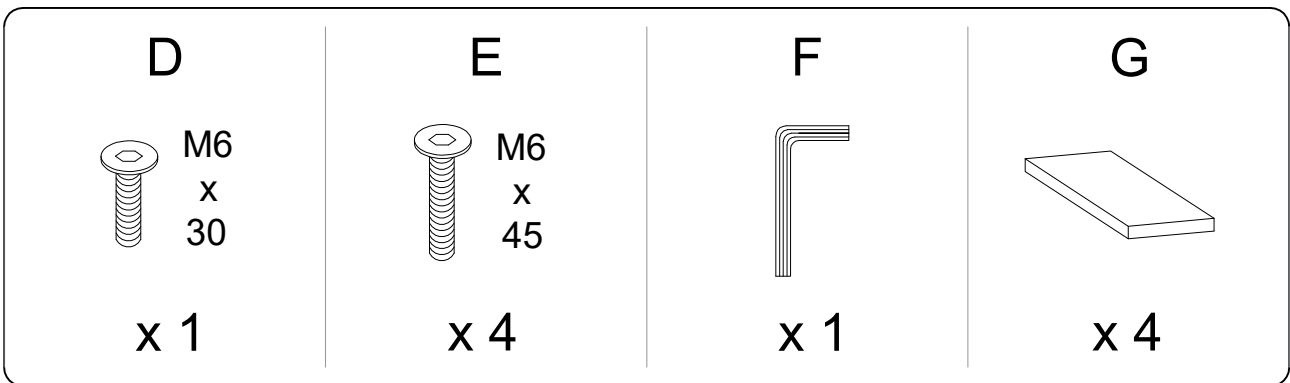

Assembly instructions for the chair, including icons for tools and materials, a warning symbol, a time indicator, and a person icon.

The instructions are organized into two rows:

- Top Row:** A box containing an icon of an L-shaped metal bracket and a crossed-out power drill icon. To the right is a warning triangle with an exclamation mark. Further right is a clock icon with the text "20'" below it.
- Bottom Row:** A box containing an icon of a rectangular block being placed on a textured surface and a crossed-out icon of a block being cut. To the right is a warning triangle with an exclamation mark. Further right is a person icon with the number "1" below it.