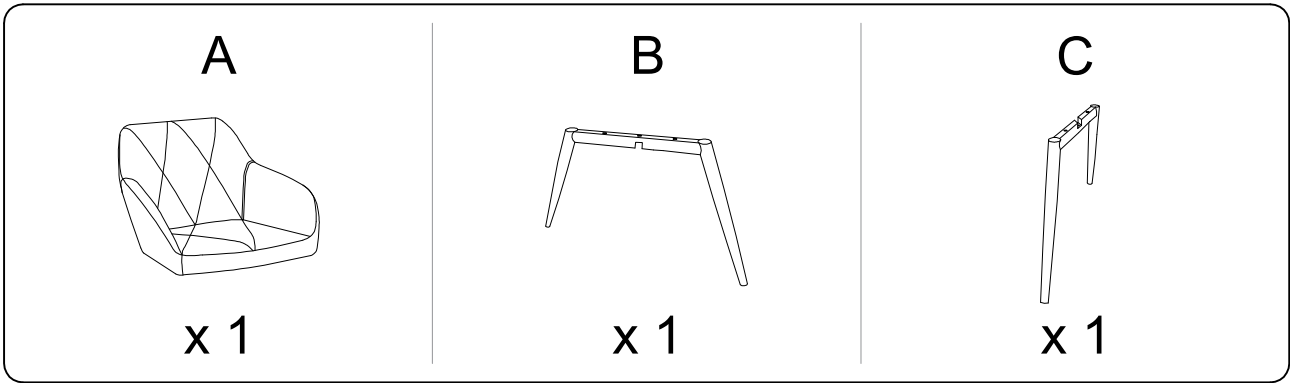

Assembly instructions for the chair, including icons for tools and materials, a warning symbol, a time indicator, and a person icon.

The instructions are organized into two rows:

- Top Row:** A box containing an icon of an L-shaped metal bracket and a crossed-out power drill icon. To the right is a warning triangle with an exclamation mark. Further right is a clock icon with the text "20'" below it.
- Bottom Row:** A box containing an icon of a rectangular block being placed on a textured surface and a crossed-out icon of a block being cut. To the right is a warning triangle with an exclamation mark. Further right is a person icon with the number "1" below it.