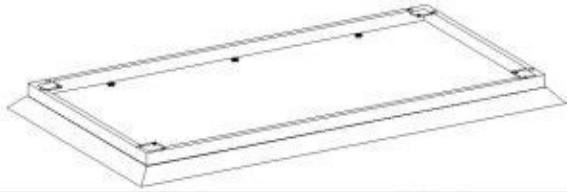

ASSEMBLY INSTRUCTION

COFFEE TABLE

QJ-306

1-1

2-4x

A-12x

B-12x

C-1x