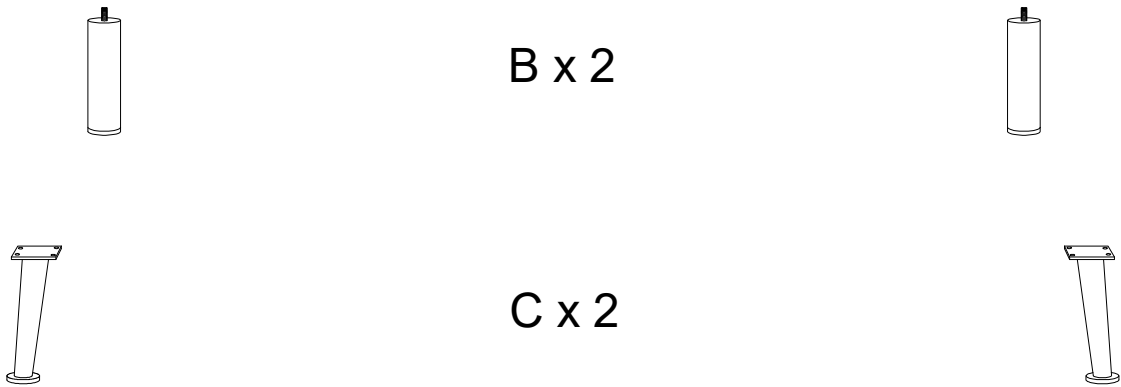

Assembly instructions for the sofa, including tool requirements, time, and person count.

Tools: A screwdriver is shown as required, while a power drill is shown as not required (indicated by a diagonal slash).

Warning: A warning triangle with an exclamation mark is present.

Time: A clock icon indicates an estimated assembly time of 15 minutes.

Personnel: A person icon indicates that 1 person is required for assembly.