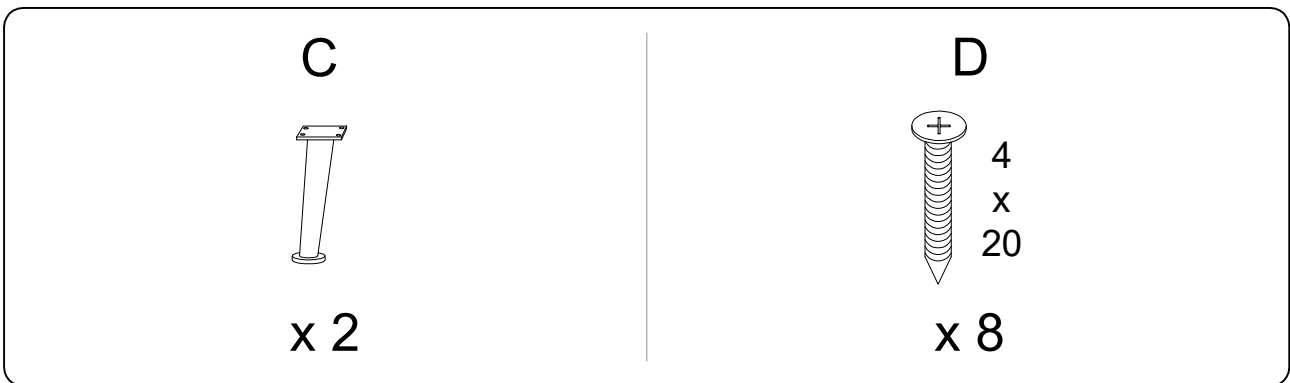

Assembly instructions for the sofa, including tool requirements, time, and person count.

Tools: A screwdriver is shown as required, while a power drill is shown as not required (indicated by a diagonal slash).

Warning: A warning triangle with an exclamation mark is present.

Time: A clock icon indicates an estimated assembly time of 15 minutes.

Personnel: A person icon indicates that 1 person is required for assembly.