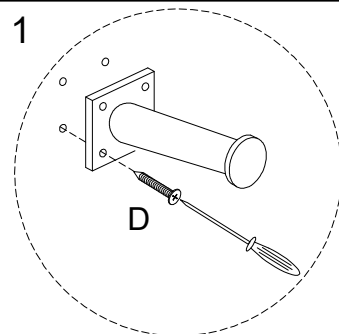

1

A x 1	B x 2	C x 2	D 4 x 20 x 8