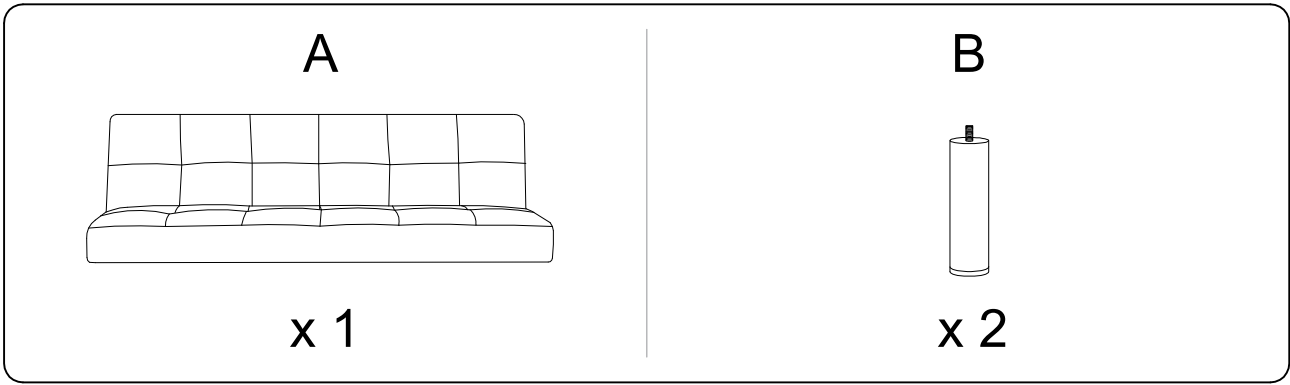

Assembly instructions for the sofa, including tool requirements, time, and person count.

Tools: A screwdriver is shown as required, while a power drill is shown as not required (indicated by a diagonal slash).

Warning: A warning triangle with an exclamation mark is present.

Time: A clock icon indicates an estimated assembly time of 15 minutes.

Personnel: A person icon indicates that 1 person is required for assembly.