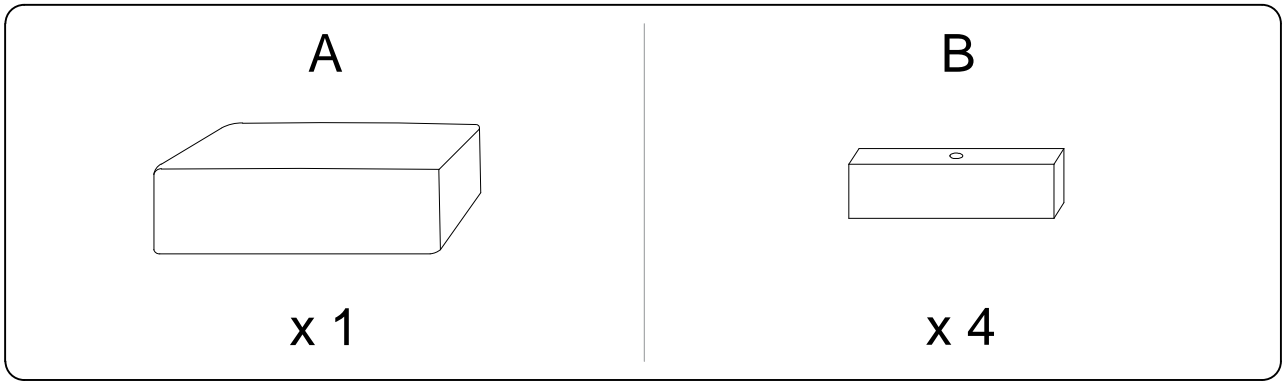

Diagram illustrating assembly instructions and safety warnings:

- Warning 1:** A triangle with an exclamation mark points to a box containing:
 - An icon of an L-shaped metal bracket.
 - An icon of a power drill with a slash through it, indicating that a power drill should not be used.
- Warning 2:** A triangle with an exclamation mark points to a box containing:
 - An icon of a rectangular block being placed on a surface with a hatched pattern, representing a floor.
 - An icon of a rectangular block with a slash through it, indicating that the block should not be placed on an uneven or soft surface.
- Time:** A clock icon with the text "10'" below it, indicating a 10-minute assembly time.
- Person:** An icon of a person with the text "1" below it, indicating that one person is required for assembly.

!

1

A

x 1

B

x 4

C

x 4