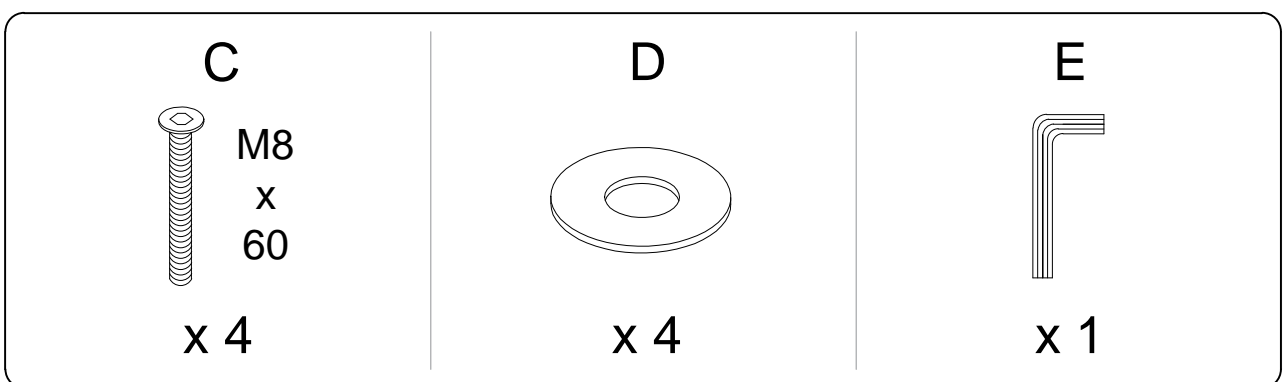

Diagram illustrating assembly instructions and safety warnings:

- Warning 1:** A triangle with an exclamation mark points to a box containing:
 - An icon of an L-shaped metal bracket.
 - An icon of a power drill with a slash through it, indicating that a power drill should not be used.
- Warning 2:** A triangle with an exclamation mark points to a box containing:
 - An icon of a rectangular block being placed on a surface with a hatched pattern, representing a floor.
 - An icon of a rectangular block with a slash through it, indicating that the block should not be placed on an uneven or soft surface.
- Time:** A clock icon with the text "10'" below it, indicating a 10-minute assembly time.
- Person:** An icon of a person with the text "1" below it, indicating that one person is required for assembly.

!

1

A

x 1

B

x 4

C

x 4