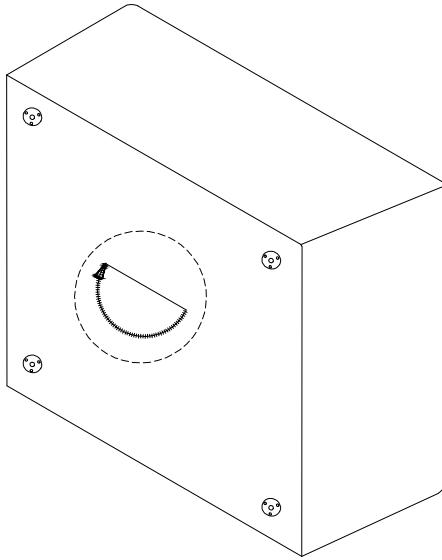

Diagram illustrating assembly instructions and safety warnings:

- Warning 1:** A triangle with an exclamation mark points to a box containing:
 - An icon of an L-shaped metal bracket.
 - An icon of a power drill with a slash through it, indicating that a power drill should not be used.
- Warning 2:** A triangle with an exclamation mark points to a box containing:
 - An icon of a rectangular block being placed on a surface with a hatched pattern, representing a floor.
 - An icon of a rectangular block with a slash through it, indicating that the block should not be placed on an uneven or soft surface.
- Time:** A clock icon with the text "10'" below it, indicating a 10-minute assembly time.
- Person:** An icon of a person with the text "1" below it, indicating that one person is required for assembly.

!

1

A

x 1

B

x 4

C

x 4