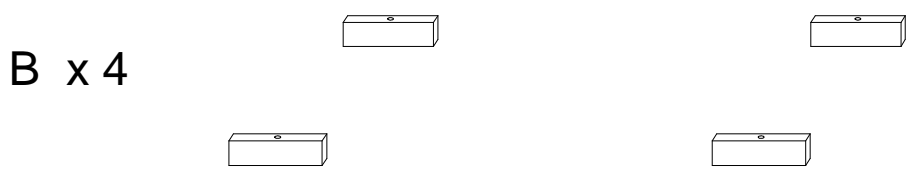

Diagram illustrating assembly instructions and safety warnings:

- Warning 1:** A triangle with an exclamation mark points to a box containing:
 - An icon of an L-shaped metal bracket.
 - An icon of a power drill with a slash through it, indicating that a power drill should not be used.
- Warning 2:** A triangle with an exclamation mark points to a box containing:
 - An icon of a rectangular block being placed on a surface with a hatched pattern, representing a floor.
 - An icon of a rectangular block with a slash through it, indicating that the block should not be placed on an uneven or soft surface.
- Time:** A clock icon with the text "10'" below it, indicating a 10-minute assembly time.
- Person:** An icon of a person with the text "1" below it, indicating that one person is required for assembly.

!

1

A

x 1

B

x 4

C

x 4