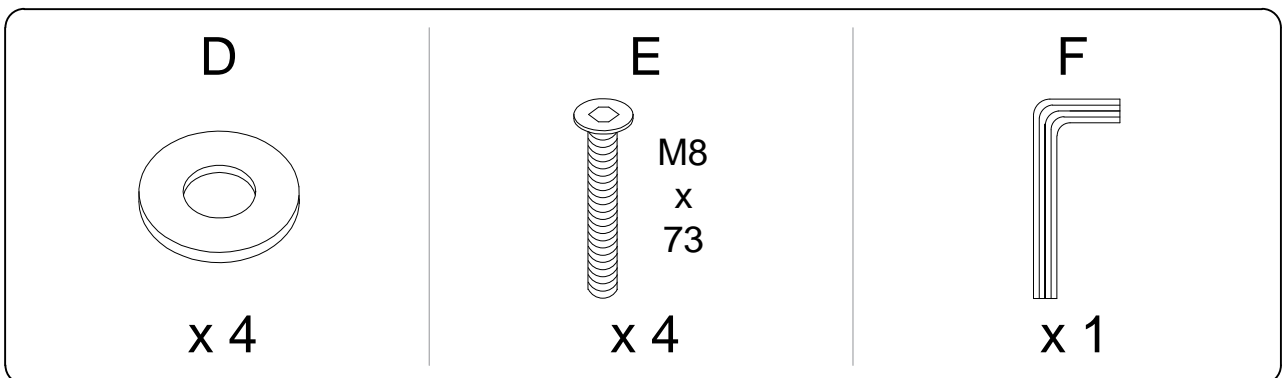

Diagram illustrating assembly instructions and warnings:

- Warning 1:** A triangle with an exclamation mark points to a box containing:
 - An icon of an L-shaped metal bracket.
 - An icon of a power drill with a slash through it, indicating that a power drill should not be used.
- Warning 2:** A triangle with an exclamation mark points to a box containing:
 - An icon of a rectangular block being placed on a textured surface.
 - An icon of a rectangular block with a slash through it, indicating that the block should not be placed on a hard surface.
- Time:** A clock icon is followed by the text **20'**, indicating an estimated assembly time of 20 minutes.
- Person:** An icon of a person is followed by the number **1**, indicating that one person is required for assembly.

A x 3

B

C x 4

1

B  x 1	C  x 4	D  x 4	E M8 x 73  x 4	F  x 1
--	--	--	---	--

2

A

x 3