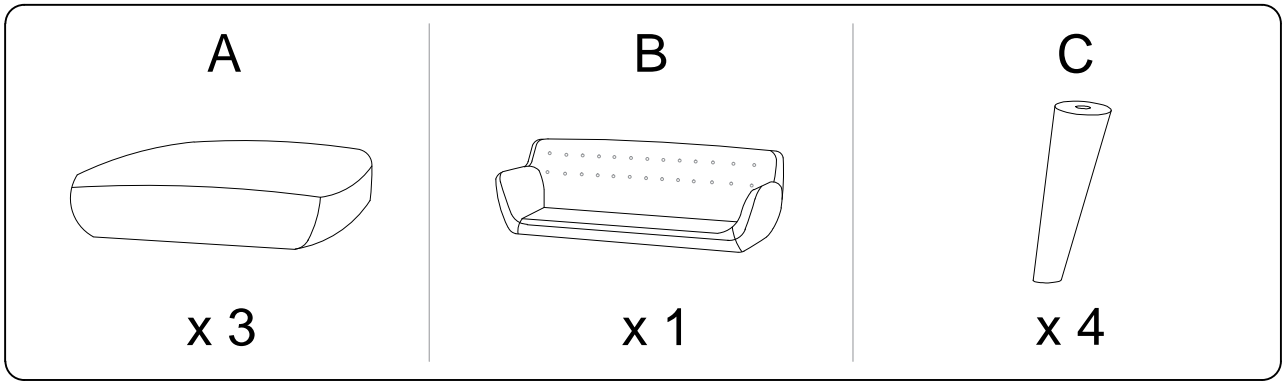

Diagram illustrating assembly instructions and warnings:

- Warning 1:** A triangle with an exclamation mark points to a box containing:
 - An icon of an L-shaped metal bracket.
 - An icon of a power drill with a slash through it, indicating that a power drill should not be used.
- Warning 2:** A triangle with an exclamation mark points to a box containing:
 - An icon of a rectangular block being placed on a textured surface.
 - An icon of a rectangular block with a slash through it, indicating that the block should not be placed on a hard surface.
- Time:** A clock icon is followed by the text **20'**, indicating an estimated assembly time of 20 minutes.
- Person:** An icon of a person is followed by the number **1**, indicating that one person is required for assembly.

A x 3

B

C x 4

1

B  x 1	C  x 4	D  x 4	E M8 x 73  x 4	F  x 1
--	--	--	---	--

2

A

x 3