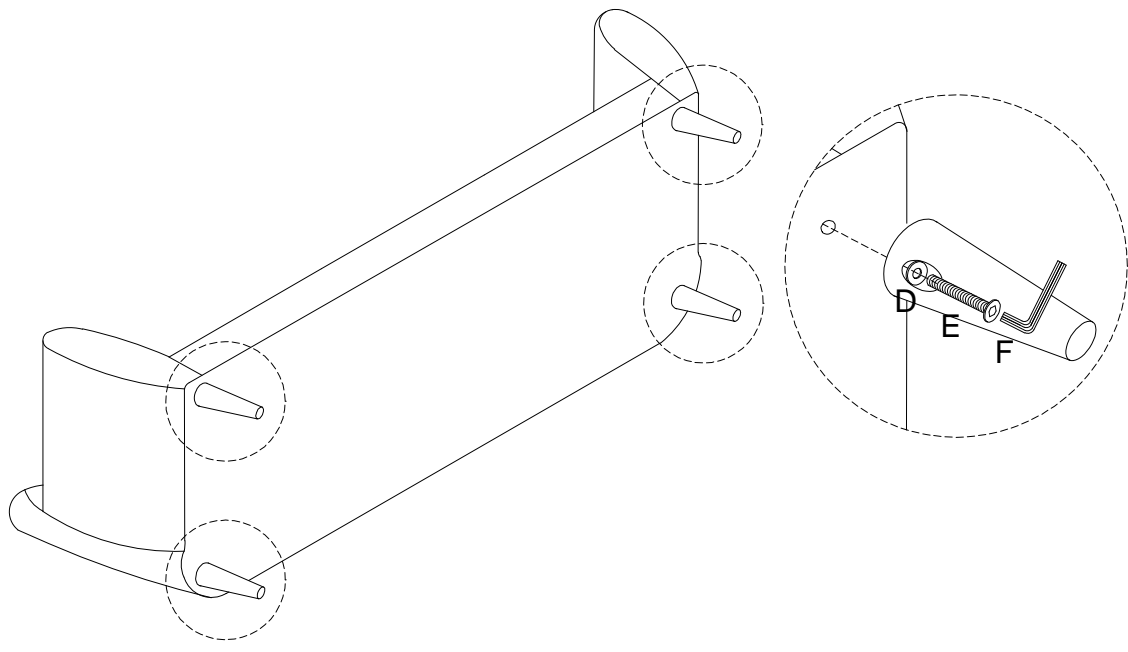

Diagram illustrating assembly instructions and warnings:

- Warning 1:** A triangle with an exclamation mark points to a box containing:
 - An icon of an L-shaped metal bracket.
 - An icon of a power drill with a slash through it, indicating that a power drill should not be used.
- Warning 2:** A triangle with an exclamation mark points to a box containing:
 - An icon of a rectangular block being placed on a textured surface.
 - An icon of a rectangular block with a slash through it, indicating that the block should not be placed on a hard surface.
- Time:** A clock icon is followed by the text **20'**, indicating an estimated assembly time of 20 minutes.
- Person:** An icon of a person is followed by the number **1**, indicating that one person is required for assembly.

A x 3

B

C x 4

1

B  x 1	C  x 4	D  x 4	E M8 x 73  x 4	F  x 1
--	--	--	---	--

2

A

x 3