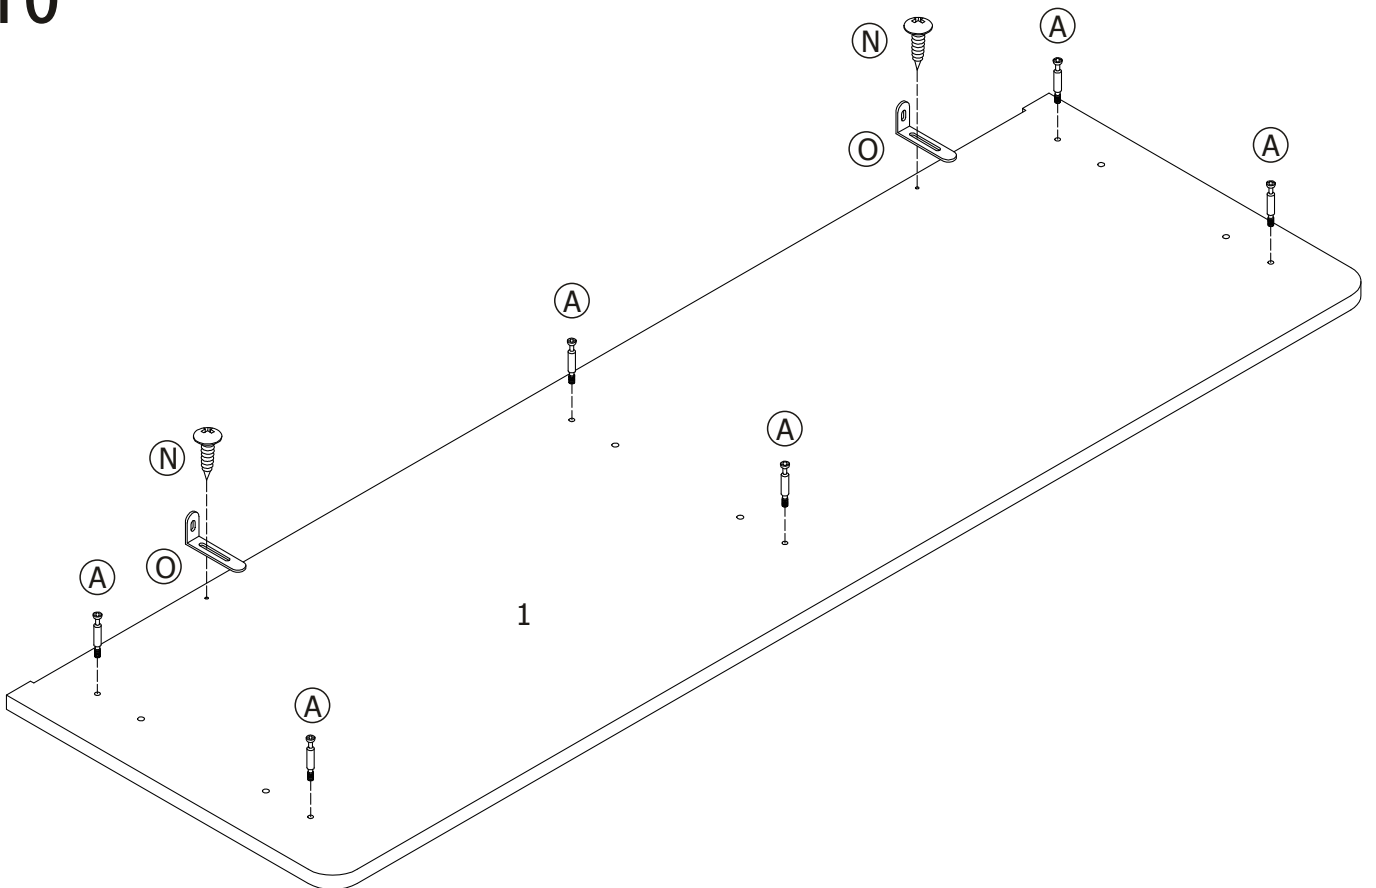

Assembly Drawing

SIDEBOARD

Item no. 14362/14363/14364/14365

Tools Needed (Not included)

Package Content

Part	Item	Qty		Part	Item	Qty	
A		50	6x35mm	J		6	
B		50	1595	K		6	
C		22	6x30mm	L		6	
D		30	4x30mm	M		4	30x15mm
E		12	1502	N		2	4x12mm
F		12	4x16mm	O		2	
G		20	3x12mm	P		2	6x30mm
H		60	3.5x12mm	Q		4	4x40mm
I		6					

1

2

3

4

5

6

9

10

13

x 6

14

x 6

16