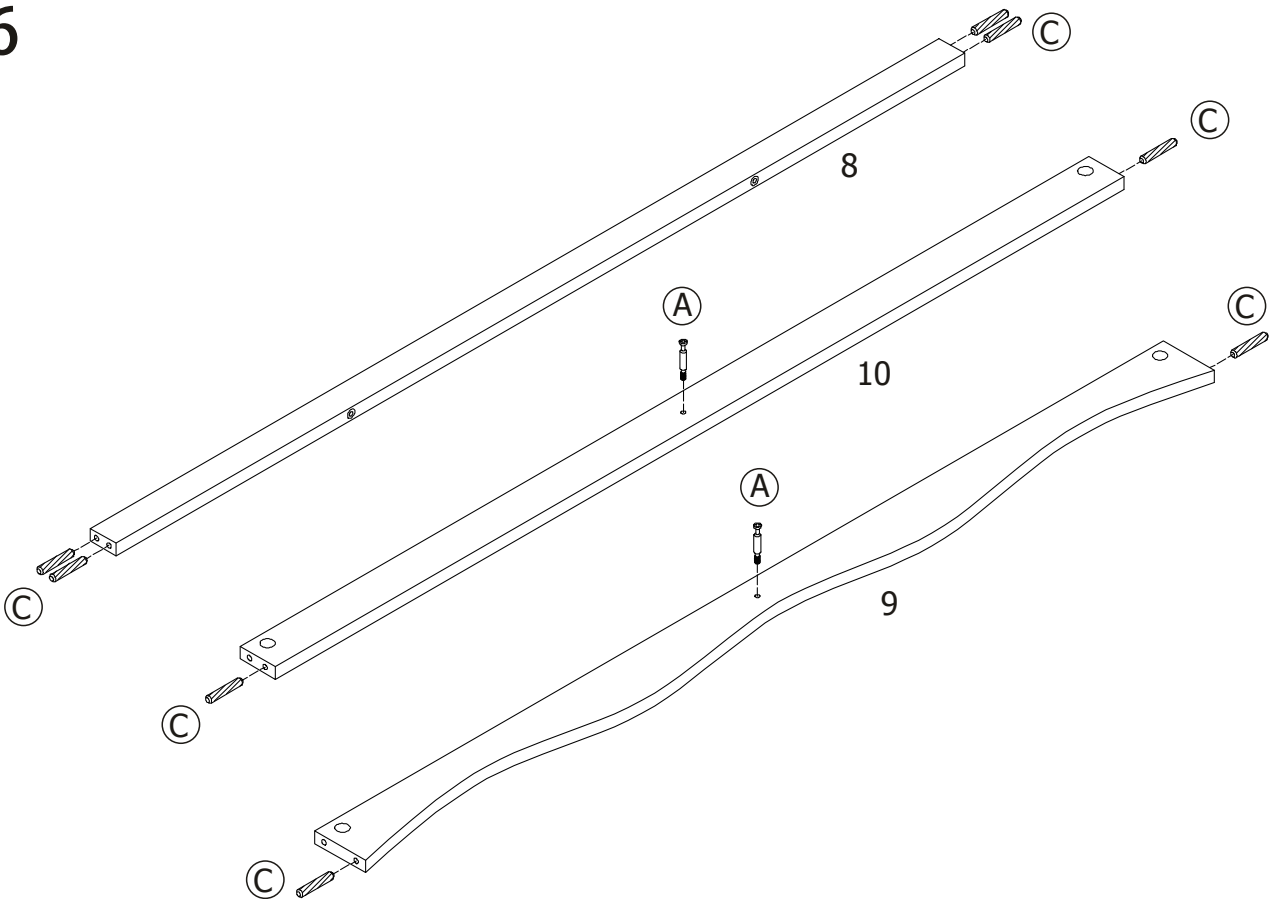

Assembly Drawing

SIDEBOARD

Item no. 14362/14363/14364/14365

Tools Needed (Not included)

Package Content

Part	Item	Qty		Part	Item	Qty	
A		50	6x35mm	J		6	
B		50	1595	K		6	
C		22	6x30mm	L		6	
D		30	4x30mm	M		4	30x15mm
E		12	1502	N		2	4x12mm
F		12	4x16mm	O		2	
G		20	3x12mm	P		2	6x30mm
H		60	3.5x12mm	Q		4	4x40mm
I		6					

1

2

3

4

5

6

9

10

13

x 6

14

x 6

16