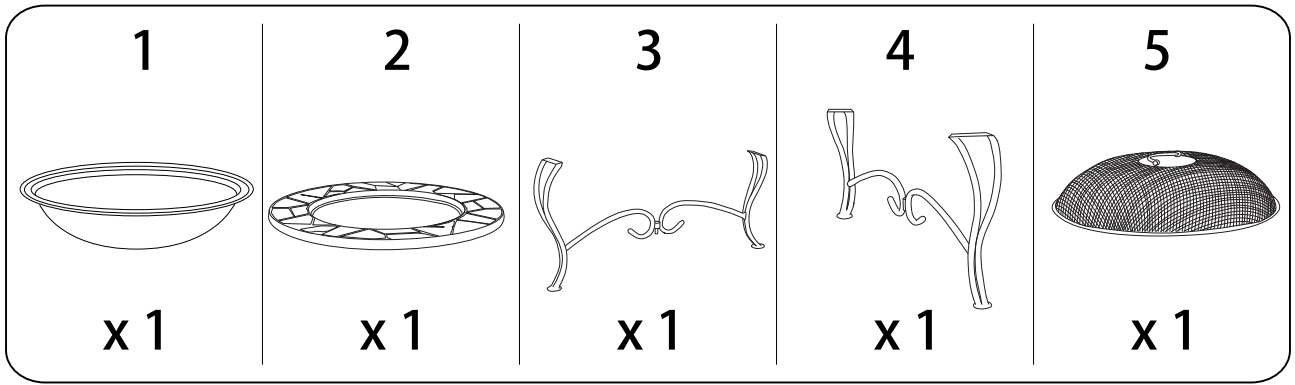

Assembly step 1: A box containing a wrench icon, a crossed-out power drill icon, and a warning triangle. To the right is a clock icon and the text "45'".

Assembly step 2: A box containing a block on a mat icon, a crossed-out block icon, and a warning triangle. To the right is a person icon and the text "1".

A

x 8

B

x 16

C

x 8

D

x 2