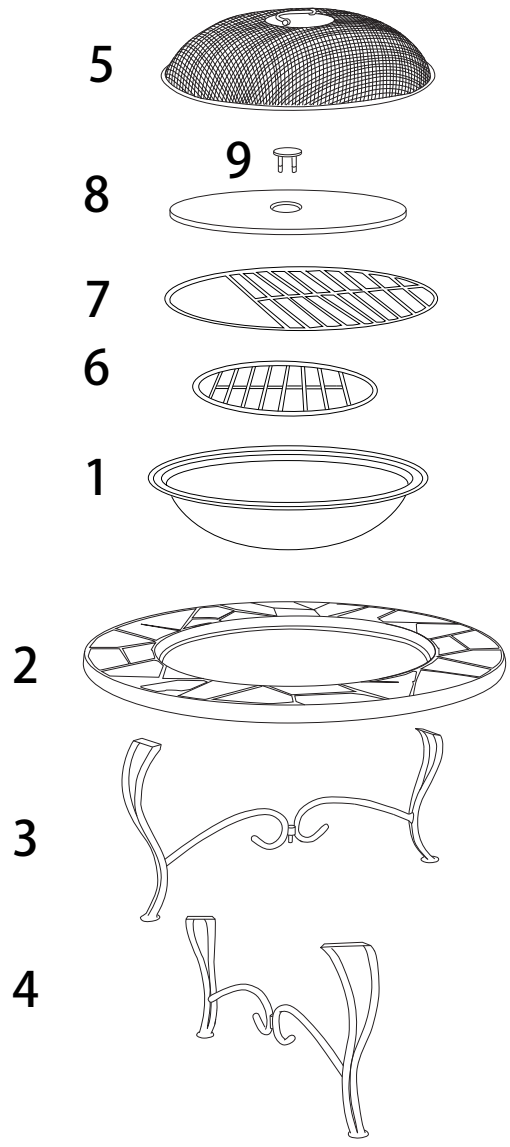

Assembly step 1: A box containing a wrench icon, a crossed-out power drill icon, and a warning triangle. To the right is a clock icon and the text "45'".

Assembly step 2: A box containing a block on a mat icon, a crossed-out block icon, and a warning triangle. To the right is a person icon and the text "1".

A

x 8

B

x 16

C

x 8

D

x 2

5

6

7

8

9

E

x 1