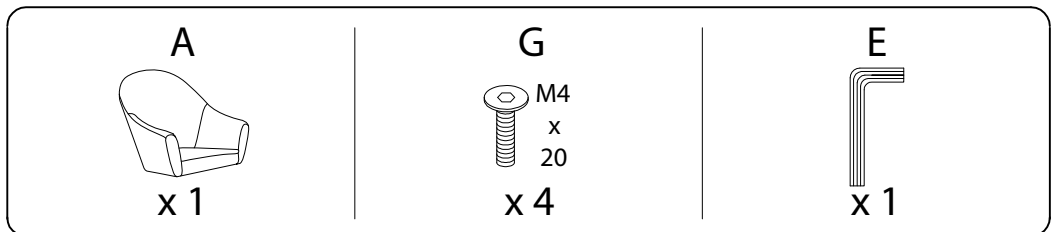

An icon showing an L-shaped metal bracket inside a circle, and a power drill with a diagonal line through it, indicating that a power drill should not be used.	A warning triangle icon with an exclamation mark inside.	A clock icon representing a time limit.
<p>20'</p>	A warning triangle icon with an exclamation mark inside.	An icon of a person, representing the number of people required for the task.
<p>1</p>	<p>1/4</p>	

1

2

3

H

x 2

4

I

x 1