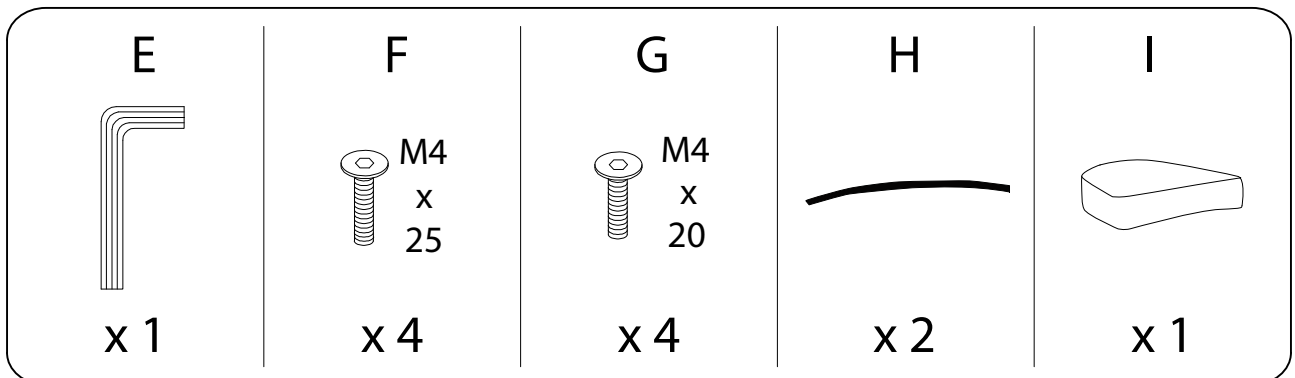

An icon showing an L-shaped metal bracket inside a circle, and a power drill with a diagonal line through it, indicating that a power drill should not be used.	A warning triangle icon with an exclamation mark inside.	A clock icon representing a time limit.
<p>20'</p>	A warning triangle icon with an exclamation mark inside.	An icon of a person, representing the number of people required for the task.
<p>1</p>	<p>1/4</p>	

1

2

3

H

x 2

4

I

x 1