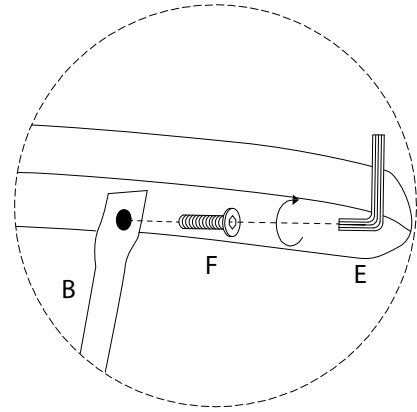

An icon showing an L-shaped metal bracket inside a circle, and a power drill with a diagonal line through it, indicating that a power drill should not be used.	A warning triangle icon with an exclamation mark inside.	A clock icon representing a time limit.
<p>20'</p>	A warning triangle icon with an exclamation mark inside.	An icon of a person, representing the number of people required for the task.
<p>1</p>	<p>1/4</p>	

1

2

3

H

x 2

4

I

x 1