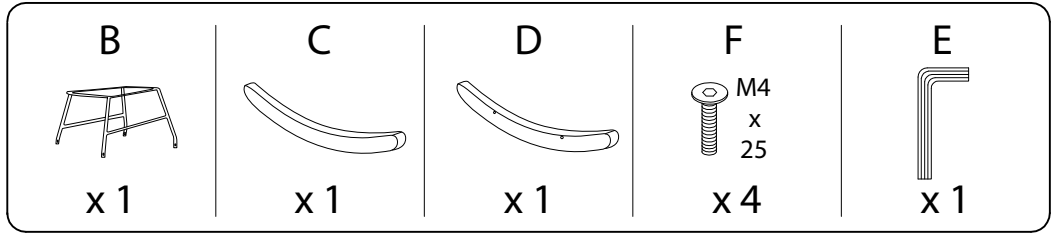

An icon showing an L-shaped metal bracket inside a circle, and a power drill with a diagonal line through it, indicating that a power drill should not be used.	A warning triangle icon with an exclamation mark inside.	A clock icon representing a time limit.
<p>20'</p>	A warning triangle icon with an exclamation mark inside.	An icon of a person, representing the number of people required for the task.
<p>1</p>	<p>1/4</p>	

1

2

3

H

x 2

4

I

x 1