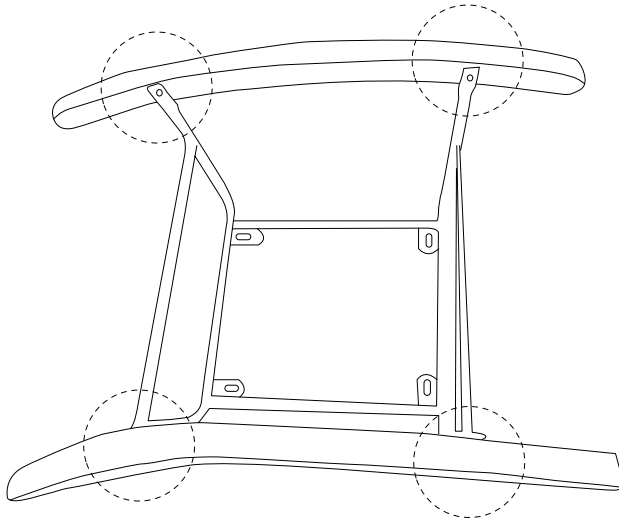

An icon showing an L-shaped metal bracket inside a circle, and a power drill with a diagonal line through it, indicating that a power drill should not be used.	A warning triangle icon with an exclamation mark inside.	A clock icon representing a time limit.
<p>20'</p>	A warning triangle icon with an exclamation mark inside.	An icon of a person, representing the number of people required for the task.
<p>1</p>	<p>1/4</p>	

1

2

3

H

x 2

4

I

x 1