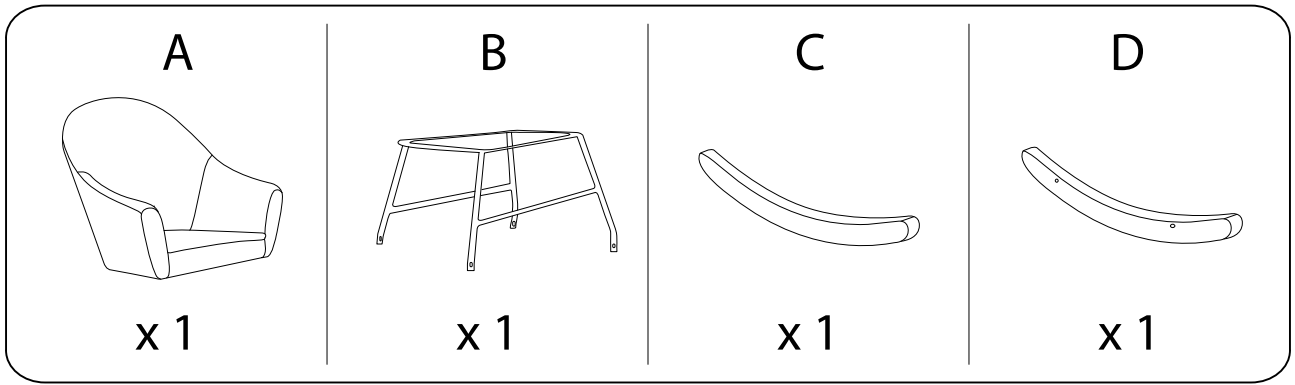

An icon showing an L-shaped metal bracket inside a circle, and a power drill with a diagonal line through it, indicating that a power drill should not be used.	A warning triangle icon with an exclamation mark inside.	A clock icon representing a time limit.
<p>20'</p>	A warning triangle icon with an exclamation mark inside.	An icon of a person, representing the number of people required for the task.
<p>1</p>	<p>1/4</p>	

1

2

3

H

x 2

4

I

x 1