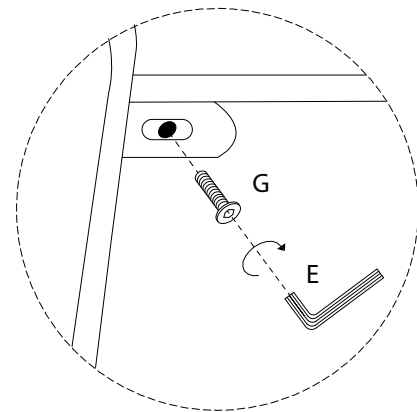

An icon showing an L-shaped metal bracket inside a circle, and a power drill with a diagonal line through it, indicating that a power drill should not be used.	A warning triangle icon with an exclamation mark inside.	A clock icon representing a time limit.
<p>20'</p>	A warning triangle icon with an exclamation mark inside.	An icon of a person, representing the number of people required for the task.
<p>1</p>	<p>1/4</p>	

1

2

3

H

x 2

4

I

x 1