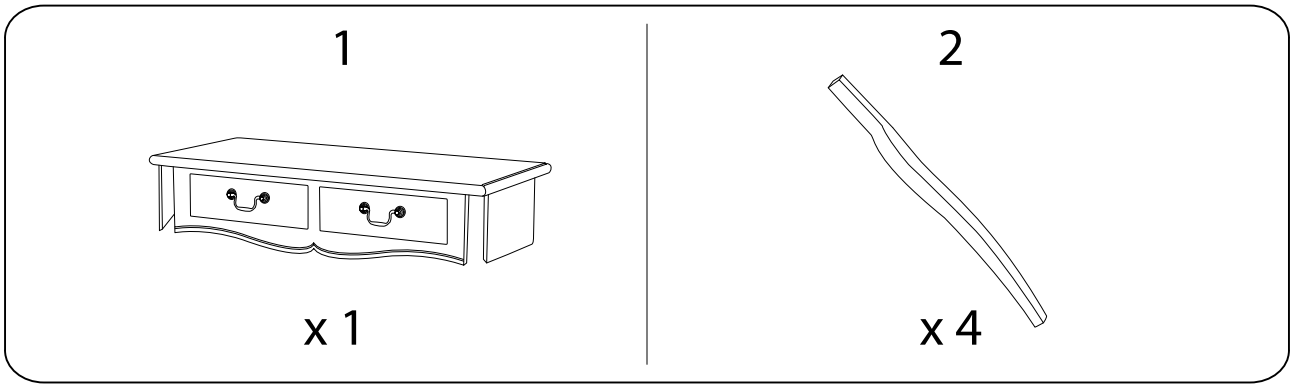

Diagram illustrating assembly instructions and safety warnings:

- Warning 1:** A triangle with an exclamation mark points to a box containing an L-shaped bracket and a power drill with a slash through it, indicating that a power drill should not be used for this step.
- Warning 2:** A triangle with an exclamation mark points to a box containing a rectangular block being placed on a surface and another block being cut with a saw, indicating that a saw should not be used for this step.
- Time:** A clock icon is labeled "30'", indicating the estimated assembly time.
- Person:** An icon of a person is labeled "1", indicating that one person is required for assembly.