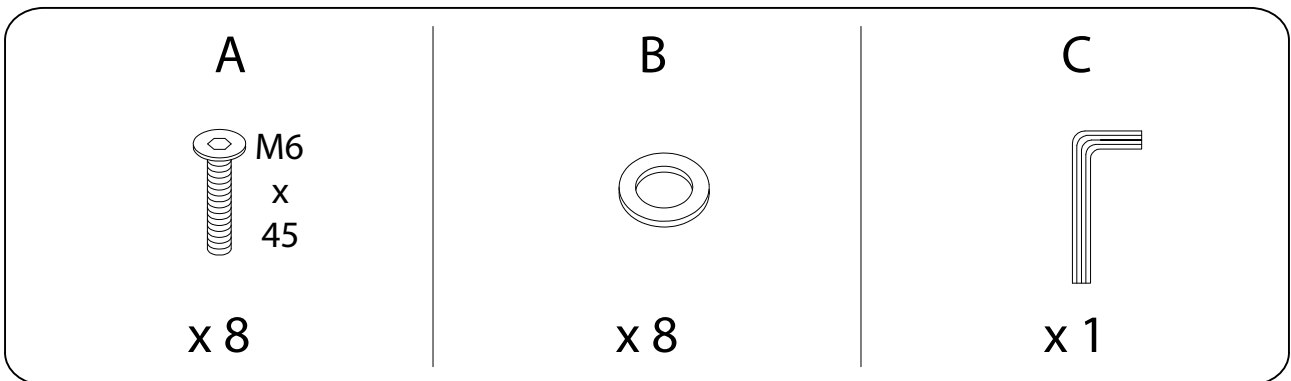

Diagram illustrating assembly instructions and safety warnings:

- Warning 1:** A triangle with an exclamation mark points to a box containing an L-shaped bracket and a power drill with a slash through it, indicating that a power drill should not be used for this step.
- Warning 2:** A triangle with an exclamation mark points to a box containing a rectangular block being placed on a surface and another block being cut with a saw, indicating that a saw should not be used for this step.
- Time:** A clock icon is labeled "30'", indicating the estimated assembly time.
- Person:** An icon of a person is labeled "1", indicating that one person is required for assembly.