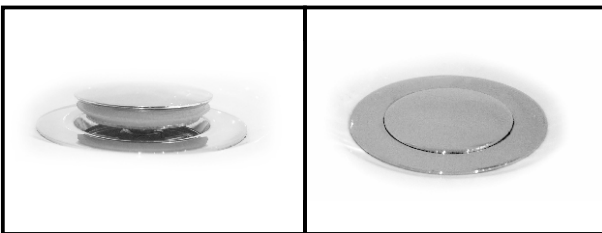

Safety Precaution

- 1.Please note that this bathtub is only for indoor installation.
- 2.The product may not be used by children ,the sick and lack of the experience. Children can use under the supervision of the parents.

Maintenance Instruction

- 1.Maintenance of the chrome hardware: Lightly clean the hardware with soft cloth each week, do not use coarse cloth.
- 2.Do not place the product in insolation or freezing cold.
- 3.Clean the product with soft cloth soaked with cleaning agent. Do not soak with acetone, ammonia or organic solvent cleaning agent. If disinfection needed, do not use formate and formaldehyde in order to protect the acrylic part.
- 4.Maintenance of the tub: If any scar in the bathtub, polish with No.2000 water sandpaper, then renew it with toothpaste and soft cloth
  Sharp hard objects impact is prohibited.

Drainage Usage

press it can open

press again can close the drainage.