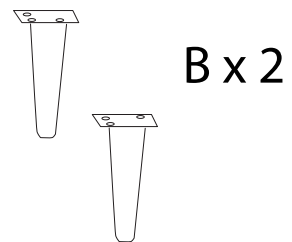

An icon showing an L-shaped metal bracket inside a circle, and a power drill with a diagonal line through it, indicating that a power drill should not be used.	A warning triangle icon with an exclamation mark inside.	A clock icon showing approximately 15 minutes.
An icon showing a rectangular block on a mat inside a circle, and a rectangular block with a diagonal line through it, indicating that the block should not be placed on a hard surface.	A warning triangle icon with an exclamation mark inside.	A simple icon of a person.

15'

1

1

2