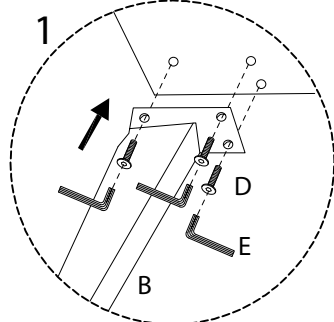

An icon showing an L-shaped metal bracket inside a circle, and a power drill with a diagonal line through it, indicating that a power drill should not be used.	A warning triangle icon with an exclamation mark inside.	A clock icon showing approximately 15 minutes.
An icon showing a rectangular block on a mat inside a circle, and a rectangular block with a diagonal line through it, indicating that the block should not be placed on a hard surface.	A warning triangle icon with an exclamation mark inside.	A simple icon of a person.

15'

1

1

2