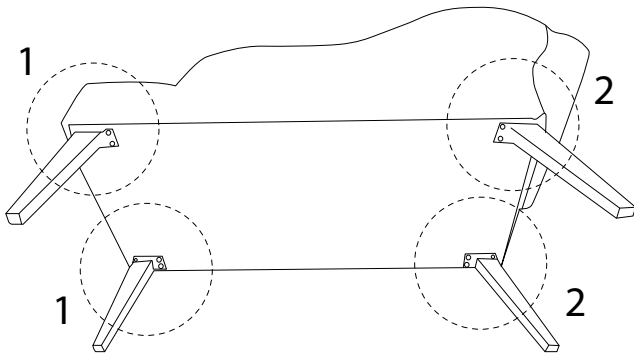

An icon showing an L-shaped metal bracket inside a circle, and a power drill with a diagonal line through it, indicating that a power drill should not be used.	A warning triangle icon with an exclamation mark inside.	A clock icon showing approximately 15 minutes.
An icon showing a rectangular block on a mat inside a circle, and a rectangular block with a diagonal line through it, indicating that the block should not be placed on a hard surface.	A warning triangle icon with an exclamation mark inside.	A simple icon of a person.

15'

1

1

2