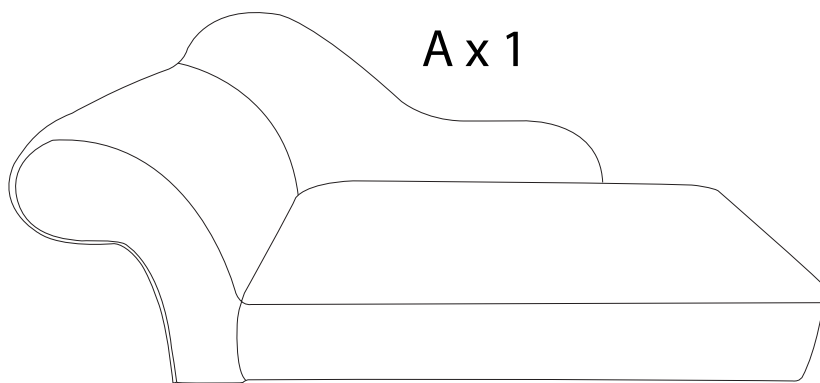

An icon showing an L-shaped metal bracket inside a circle, and a power drill with a diagonal line through it, indicating that a power drill should not be used.	A warning triangle icon with an exclamation mark inside.	A clock icon showing approximately 15 minutes.
An icon showing a rectangular block on a mat inside a circle, and a rectangular block with a diagonal line through it, indicating that the block should not be placed on a hard surface.	A warning triangle icon with an exclamation mark inside.	A simple icon of a person.

15'

1

1

2