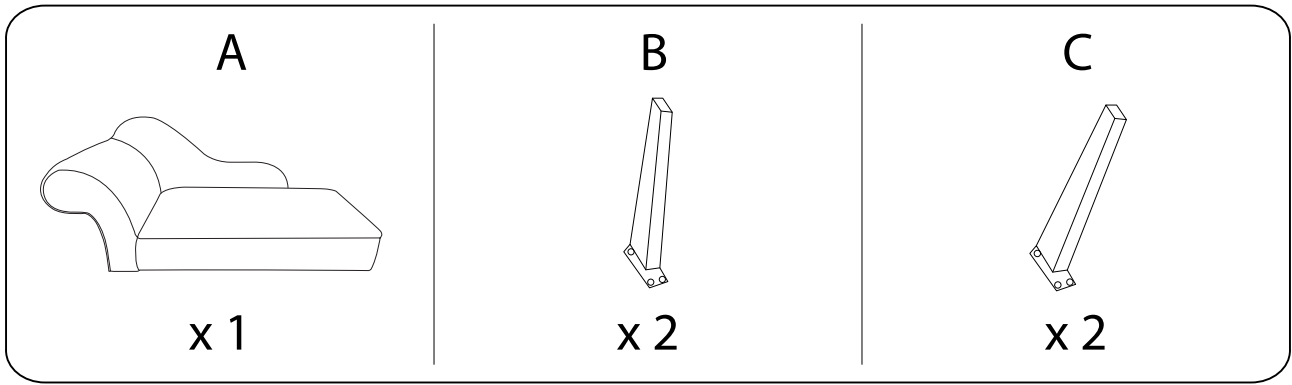

An icon showing an L-shaped metal bracket inside a circle, and a power drill with a diagonal line through it, indicating that a power drill should not be used.	A warning triangle icon with an exclamation mark inside.	A clock icon showing approximately 15 minutes.
An icon showing a rectangular block on a mat inside a circle, and a rectangular block with a diagonal line through it, indicating that the block should not be placed on a hard surface.	A warning triangle icon with an exclamation mark inside.	A simple icon of a person.

15'

1

1

2