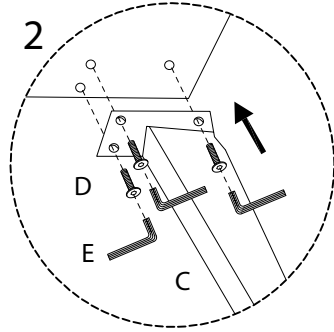

An icon showing an L-shaped metal bracket inside a circle, and a power drill with a diagonal line through it, indicating that a power drill should not be used.	A warning triangle icon with an exclamation mark inside.	A clock icon showing approximately 15 minutes.
An icon showing a rectangular block on a mat inside a circle, and a rectangular block with a diagonal line through it, indicating that the block should not be placed on a hard surface.	A warning triangle icon with an exclamation mark inside.	A simple icon of a person.

15'

1

1

2