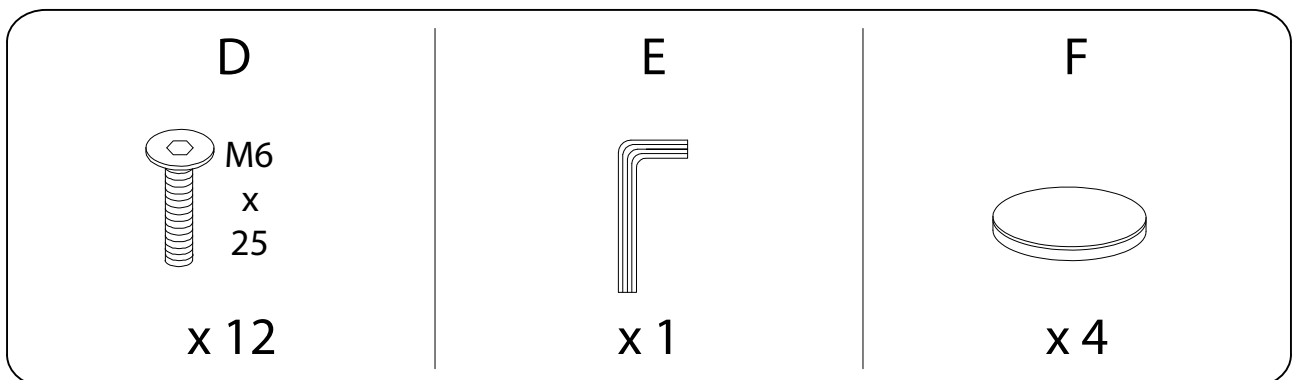

An icon showing an L-shaped metal bracket inside a circle, and a power drill with a diagonal line through it, indicating that a power drill should not be used.	A warning triangle icon with an exclamation mark inside.	A clock icon showing approximately 15 minutes.
An icon showing a rectangular block on a mat inside a circle, and a rectangular block with a diagonal line through it, indicating that the block should not be placed on a hard surface.	A warning triangle icon with an exclamation mark inside.	A simple icon of a person.

15'

1

1

2