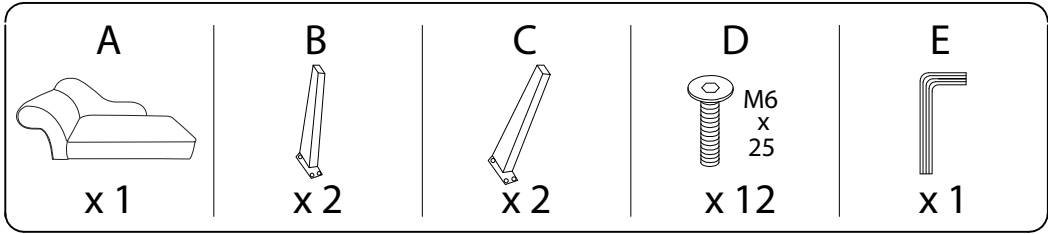

An icon showing an L-shaped metal bracket inside a circle, and a power drill with a diagonal line through it, indicating that a power drill should not be used.	A warning triangle icon with an exclamation mark inside.	A clock icon showing approximately 15 minutes.
An icon showing a rectangular block on a mat inside a circle, and a rectangular block with a diagonal line through it, indicating that the block should not be placed on a hard surface.	A warning triangle icon with an exclamation mark inside.	A simple icon of a person.

15'

1

1

2