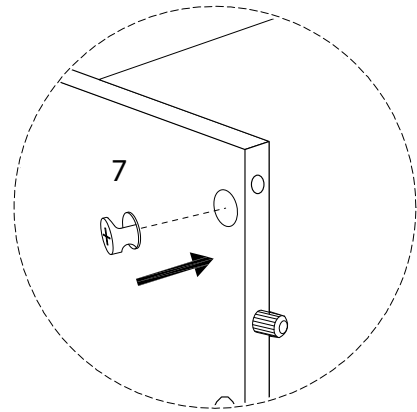

Assembly instructions for step 1/11:

- Tools:** A circle containing a hammer and a screwdriver, and a crossed-out power drill icon, indicating that manual tools are required and power tools should not be used.
- Warning:** A triangle with an exclamation mark, indicating a warning or important instruction.
- Time:** A clock icon with the text "70'", indicating that the assembly for this step should take approximately 70 minutes.
- Personnel:** A person icon with the number "1" below it, indicating that one person is required for this step.

11 x 4

12 x 4

13 x 4

7

x 4

14 x 2

15 x 2

16