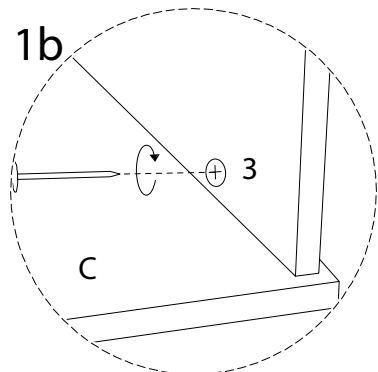

Assembly instructions for step 1/11:

- Tools:** A circle containing a hammer and a screwdriver, and a crossed-out power drill icon, indicating that manual tools are required and power tools should not be used.
- Warning:** A triangle with an exclamation mark, indicating a warning or important instruction.
- Time:** A clock icon with the text "70'", indicating that the assembly for this step should take approximately 70 minutes.
- Personnel:** A person icon with the number "1" below it, indicating that one person is required for this step.

1 x 2

2

3

4 x 2

5

3

x 2

6