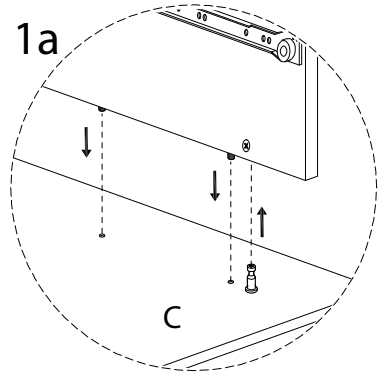

Assembly instructions for step 1/11:

- Tools:** A circle containing a hammer and a screwdriver, and a crossed-out power drill icon, indicating that manual tools are required and power tools should not be used.
- Warning:** A triangle with an exclamation mark, indicating a warning or important instruction.
- Time:** A clock icon with the text "70'", indicating that the assembly for this step should take approximately 70 minutes.
- Personnel:** A person icon with the number "1" below it, indicating that one person is required for this step.

1 x 2

2

3

4 x 2

5

3

x 2

6