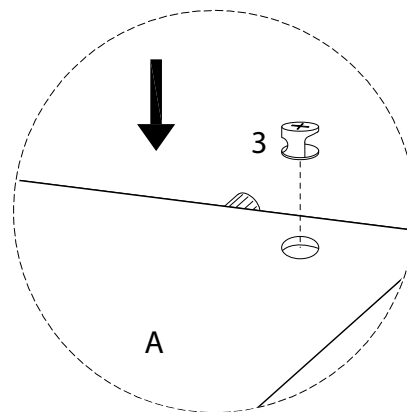

Assembly instructions for step 1/11:

- Tools:** A circle containing a hammer and a screwdriver, and a crossed-out power drill icon, indicating that manual tools are required and power tools should not be used.
- Warning:** A triangle with an exclamation mark, indicating a warning or important instruction.
- Time:** A clock icon with the text "70'", indicating that the assembly for this step should take approximately 70 minutes.
- Personnel:** A person icon with the number "1" below it, indicating that one person is required for this step.

1 x 2

2

3

4 x 2

5

3

x 2

6