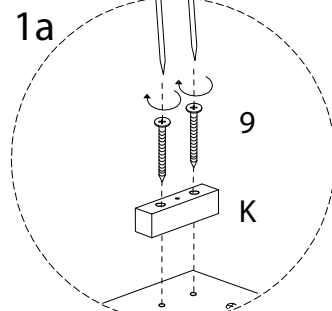

Assembly instructions for step 1/11:

- Tools:** A circle containing a hammer and a screwdriver, and a crossed-out power drill icon, indicating that manual tools are required and power tools should not be used.
- Warning:** A triangle with an exclamation mark, indicating a warning or important instruction.
- Time:** A clock icon with the text "70'", indicating that the assembly for this step should take approximately 70 minutes.
- Personnel:** A person icon with the number "1" below it, indicating that one person is required for this step.

1

x 5

8

x 5

9

x 10

9 x 2

F

x 1

4

x 4

10 x 2

E

x 1

4

x 4