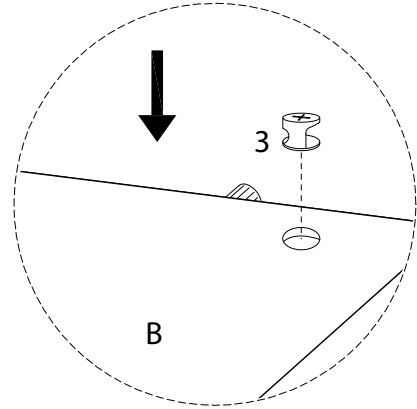

Assembly instructions for step 1/11:

- Tools:** A circle containing a hammer and a screwdriver, and a crossed-out power drill icon, indicating that manual tools are required and power tools should not be used.
- Warning:** A triangle with an exclamation mark, indicating a warning or important instruction.
- Time:** A clock icon with the text "70'", indicating that the assembly for this step should take approximately 70 minutes.
- Personnel:** A person icon with the number "1" below it, indicating that one person is required for this step.

1 x 2

2

3

4 x 2

5

3

x 2

6