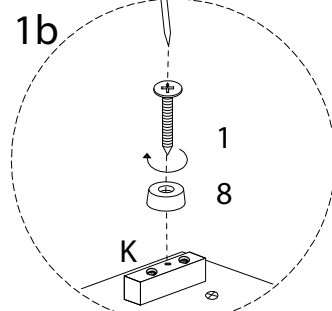

Assembly instructions for step 1/11:

- Tools:** A circle containing a hammer and a screwdriver, and a crossed-out power drill icon, indicating that manual tools are required and power tools should not be used.
- Warning:** A triangle with an exclamation mark, indicating a warning or important instruction.
- Time:** A clock icon with the text "70'", indicating that the assembly for this step should take approximately 70 minutes.
- Personnel:** A person icon with the number "1" below it, indicating that one person is required for this step.

1

x 5

8

x 5

9

x 10

9 x 2

F

x 1

4

x 4

10 x 2

E

x 1

4

x 4