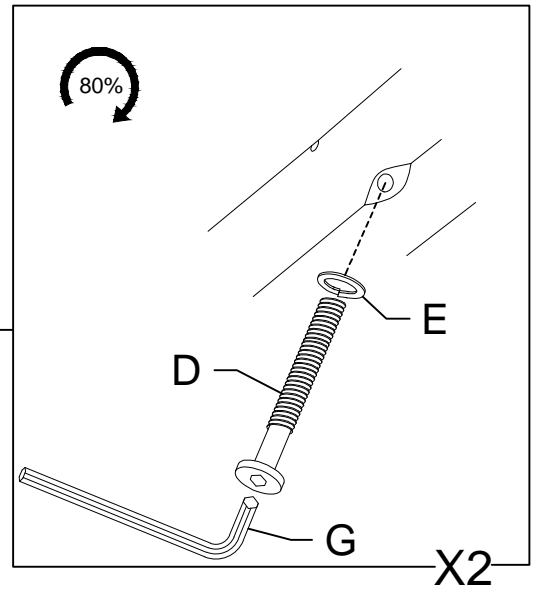

LIST OF PARTS

No	Description	Qty
1	Table Top	1 PC
2	Table Leg	3 PCS

HARDWARE LIST

No	Description	Qty
D	JCBC BOLT 	6 PCS
E	Spring Washer 	6 PCS
F	Height Adjuster 	3 PCS
G	Allen Key 	1 PC

WARNING

-Do Not over Tighten the bolts and screw

ASSEMBLY INSTRUCTION

Bristol Dining Table

ASSEMBLY INSTRUCTION

Bristol Dining Table

3.

4.

ASSEMBLY INSTRUCTION

Bristol Dining Table