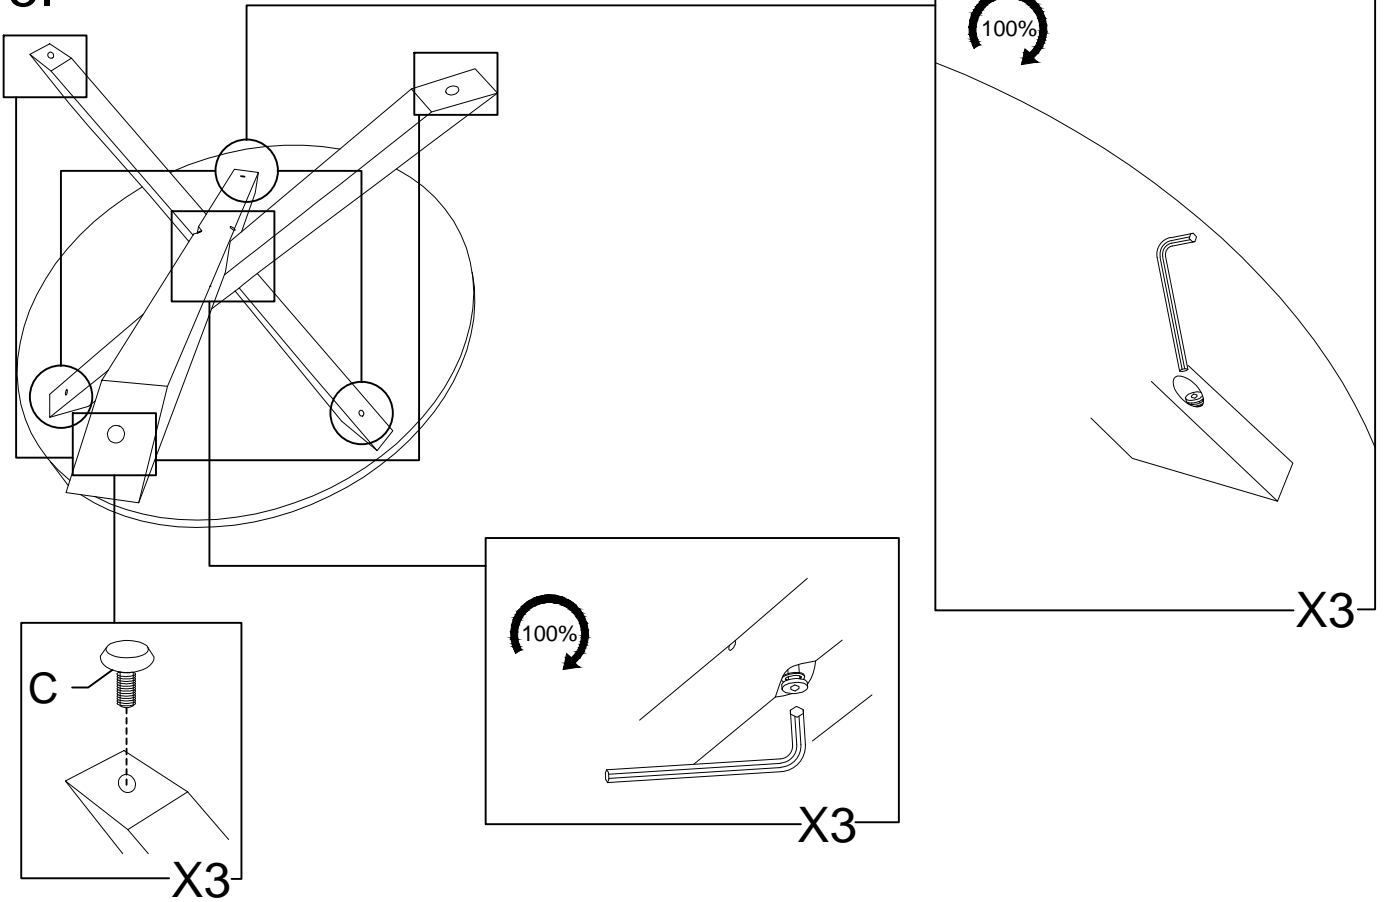

ASSEMBLY INSTRUCTION

Bristol Dining Table

5.

6.