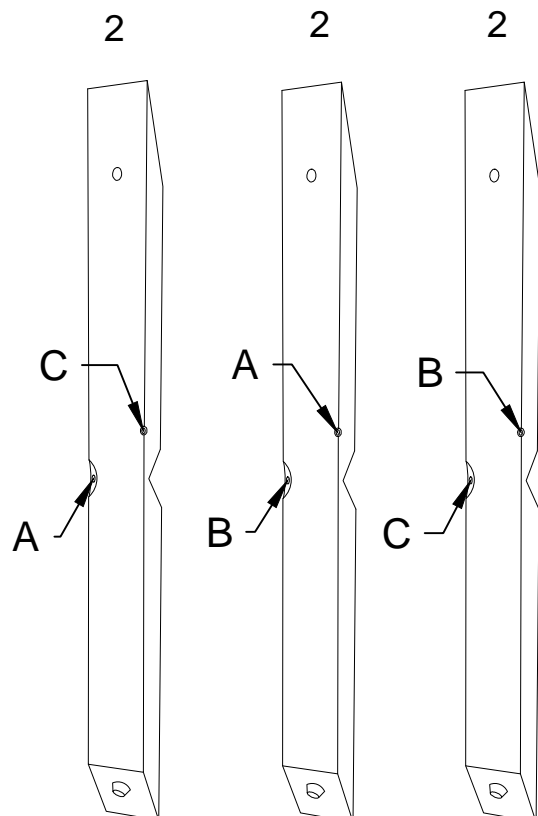

ASSEMBLY INSTRUCTION

Bristol Dining Table

Thank you for purchasing this quality product. Be sure to check all packing material carefully for small parts which have come loose inside the carton during shipment. Identity and count all parts and compare with the part list below. Place all wooden furniture parts on a clean and flat soft surface, such as carpet or rug to prevent from being scratched.

LIST OF PARTS

No	Description	Qty
1	Table Top	1 PC
2	Table Leg	3 PCS

HARDWARE LIST

No	Description	Qty
D	JCBC BOLT 	6 PCS
E	Spring Washer 	6 PCS
F	Height Adjuster 	3 PCS
G	Allen Key 	1 PC

WARNING

-Do Not over Tighten the bolts and screw

ASSEMBLY INSTRUCTION

Bristol Dining Table

ASSEMBLY INSTRUCTION

Bristol Dining Table

3.

4.

ASSEMBLY INSTRUCTION

Bristol Dining Table