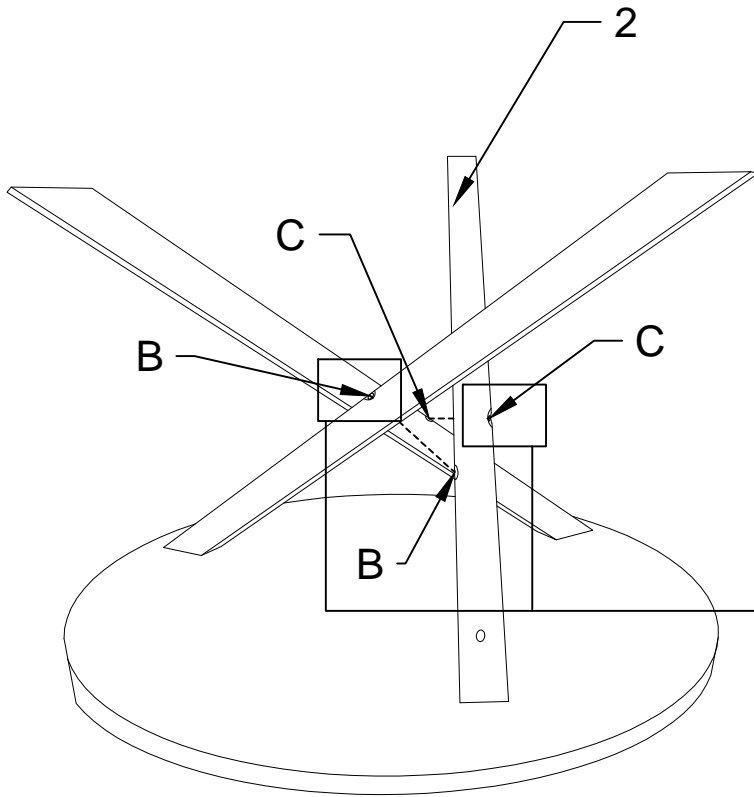

LIST OF PARTS

No	Description	Qty
1	Table Top	1 PC
2	Table Leg	3 PCS

HARDWARE LIST

No	Description	Qty
D	JCBC BOLT 	6 PCS
E	Spring Washer 	6 PCS
F	Height Adjuster 	3 PCS
G	Allen Key 	1 PC

WARNING

-Do Not over Tighten the bolts and screw

ASSEMBLY INSTRUCTION

Bristol Dining Table

ASSEMBLY INSTRUCTION

Bristol Dining Table

3.

4.

ASSEMBLY INSTRUCTION

Bristol Dining Table